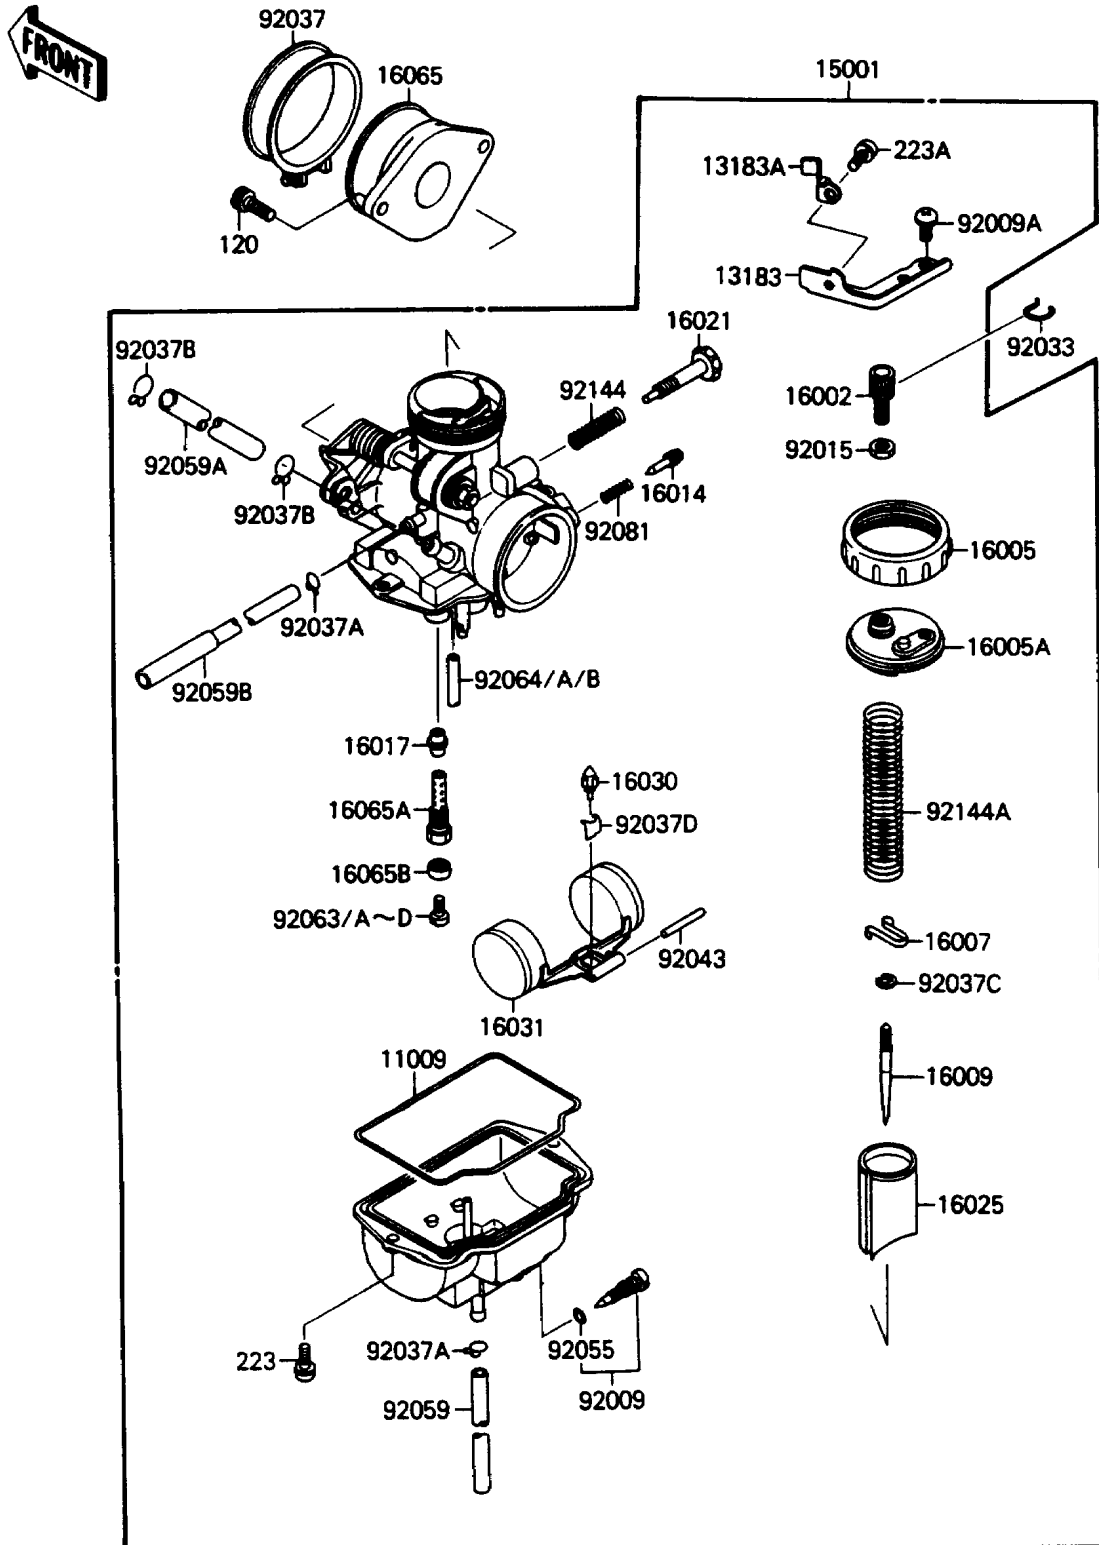

1987 Mojave 110E PARTS DIAGRAM

Carburetor

E1611-0231

1987 Mojave 110E PARTS LIST

Carburetor

ITEM NAME	PART NUMBER	QUANTITY
GASKET,FLOAT CHAMBER (Ref # 11009)	11009-1375	1
PLATE (Ref # 13183)	13183-1088	1
PLATE (Ref # 13183A)	13183-1089	1
CARBURETOR-ASSY (Ref # 15001)	15001-1272	1
ADJUSTER-CABLE (Ref # 16002)	16002-1056	1
TOP-CHAMBER,MIXING (Ref # 16005)	16005-1053	1
TOP-CHAMBER (Ref # 16005A)	16005-1062	1
SEAT-SPRING (Ref # 16007)	16007-1103	1
NEEDLE-JET,N17B (Ref # 16009)	16009-1286	1
SCREW-PILOT AIR (Ref # 16014)	16014-1051	1
JET-NEEDLE (Ref # 16017)	16017-1211	1
SCREW-THROTTLE STOP (Ref # 16021)	16021-1119	1
VALVE-THROTTLE,CA 3.0 (Ref # 16025)	16025-1135	1
VALVE-FLOAT (Ref # 16030)	16030-1052	1
FLOAT (Ref # 16031)	16031-1053	1
HOLDER-CARBURETOR (Ref # 16065)	16065-1067	1
HOLDER-CARBURETOR,NEEDLE JET (Ref # 16065A)	16065-1105	1
HOLDER-CARBURETOR,JET (Ref # 16065B)	16065-1106	1
SCREW,DRAIN,M6X1.0 (Ref # 92009)	92009-1095	1
SCREW,5X10 (Ref # 92009A)	92009-1365	1
NUT,CABLE ADJUST LOCK (Ref # 92015)	92015-1574	1
RING-SNAP (Ref # 92033)	92036-018	1
CLAMP,CONNECTOR (Ref # 92037)	92037-1127	1
CLAMP,TUBE (Ref # 92037A)	92037-1142	2
CLAMP,TUBE (Ref # 92037B)	92037-1194	2
CLAMP,JET NEEDLE (Ref # 92037C)	92037-1401	1
CLAMP,FLOAT VALVE (Ref # 92037D)	92037-1476	1
PIN,FLOAT (Ref # 92043)	92043-1209	1
RING-O,DRAIN SCREW (Ref # 92055)	92055-1053	1