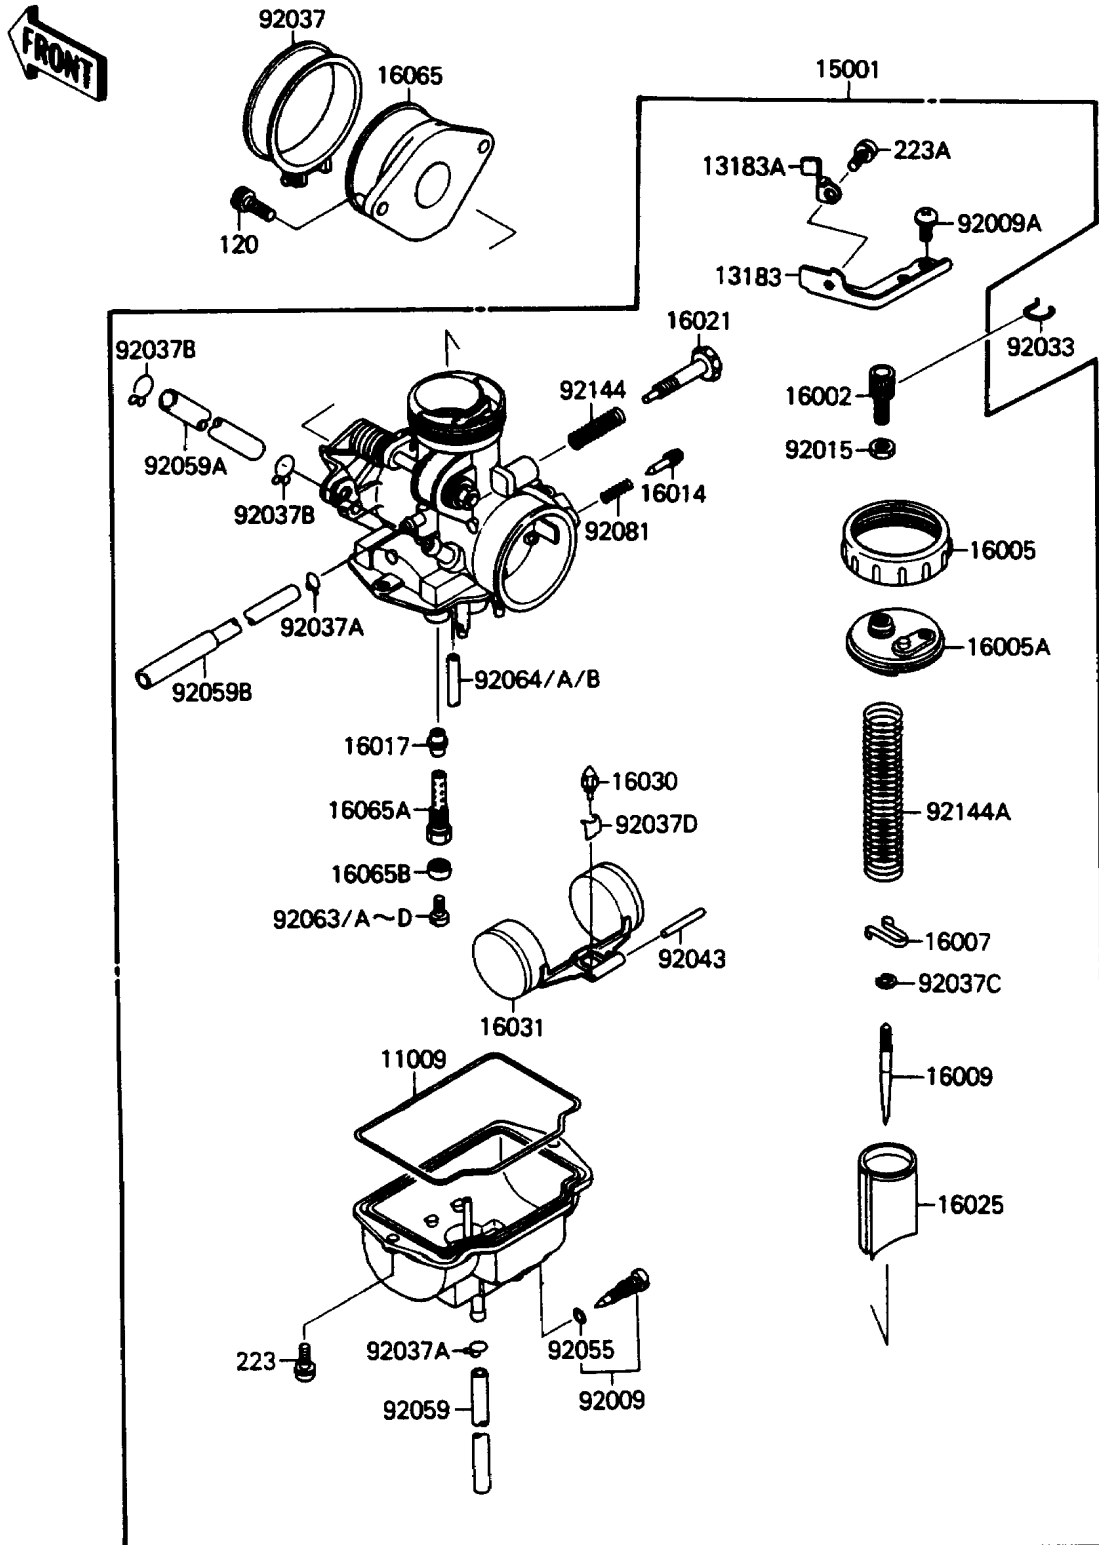

1988 Mojave 110E PARTS DIAGRAM

Carburetor

E1611-0231

1988 Mojave 110E PARTS LIST

Carburetor

ITEM NAME	PART NUMBER	QUANTITY
GASKET,FLOAT CHAMBER (Ref # 11009)	11009-1375	1
PLATE (Ref # 13183)	13183-1088	1
PLATE (Ref # 13183A)	13183-1089	1
CARBURETOR-ASSY (Ref # 15001)	15001-1272	1
ADJUSTER-CABLE (Ref # 16002)	16002-1056	1
TOP-CHAMBER,MIXING (Ref # 16005)	16005-1053	1
TOP-CHAMBER (Ref # 16005A)	16005-1062	1
SEAT-SPRING (Ref # 16007)	16007-1103	1
NEEDLE-JET,N17B (Ref # 16009)	16009-1286	1
SCREW-PILOT AIR (Ref # 16014)	16014-1051	1
JET-NEEDLE (Ref # 16017)	16017-1211	1
SCREW-THROTTLE STOP (Ref # 16021)	16021-1119	1
VALVE-THROTTLE,CA 3.0 (Ref # 16025)	16025-1135	1
VALVE-FLOAT (Ref # 16030)	16030-1052	1
FLOAT (Ref # 16031)	16031-1053	1
HOLDER-CARBURETOR (Ref # 16065)	16065-1067	1
HOLDER-CARBURETOR,NEEDLE JET (Ref # 16065A)	16065-1105	1
HOLDER-CARBURETOR,JET (Ref # 16065B)	16065-1106	1
SCREW,DRAIN,M6X1.0 (Ref # 92009)	92009-1095	1
SCREW,5X10 (Ref # 92009A)	92009-1365	1
NUT,CABLE ADJUST LOCK (Ref # 92015)	92015-1574	1
RING-SNAP (Ref # 92033)	92036-018	1
CLAMP,CONNECTOR (Ref # 92037)	92037-1127	1
CLAMP,TUBE (Ref # 92037A)	92037-1142	2
CLAMP,TUBE (Ref # 92037B)	92037-1194	2
CLAMP,JET NEEDLE (Ref # 92037C)	92037-1401	1
CLAMP,FLOAT VALVE (Ref # 92037D)	92037-1476	1
PIN,FLOAT (Ref # 92043)	92043-1209	1
RING-O,DRAIN SCREW (Ref # 92055)	92055-1053	1