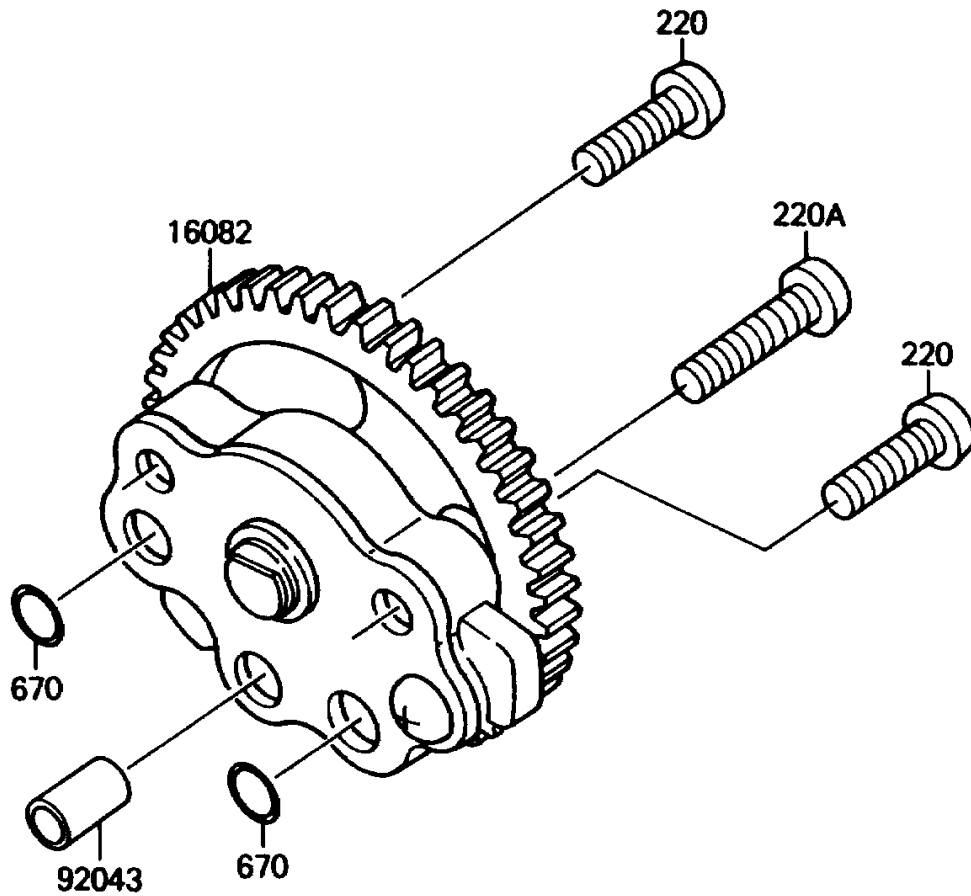

# 1988 Mojave 110E PARTS DIAGRAM

Oil Pump/Oil Filter

E1710-0055

# 1988 Mojave 110E PARTS LIST

Oil Pump/Oil Filter

ITEM NAME	PART NUMBER	QUANTITY
PUMP-ASSY-OIL (Ref # 16082)	16082-1030	1
FILTER-OIL (Ref # 49065)	49065-1001	1
PIN,6.2X8X14 (Ref # 92043)	92043-1263	1
SCREW-PAN-CROS,6X20,WHITE (Ref # 220)	220B0620	2
SCREW-PAN-CROS,6X30 (Ref # 220A)	220B0630	1
O RING,10MM (Ref # 670)	670B1510	2