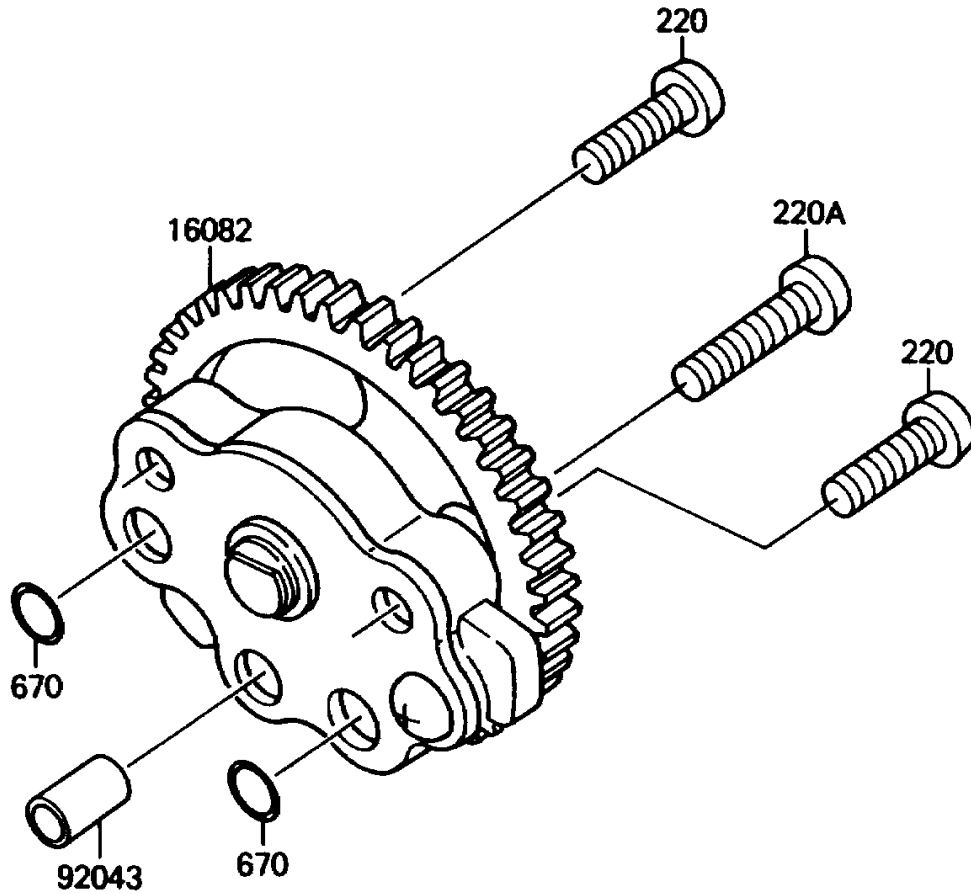

1988 Mojave 110E PARTS DIAGRAM

Oil Pump/Oil Filter

E1710-0055

1988 Mojave 110E PARTS LIST

Oil Pump/Oil Filter

| ITEM NAME | PART NUMBER | QUANTITY |
|---------------------------------------|-------------|----------|
| PUMP-ASSY-OIL (Ref # 16082) | 16082-1030 | 1 |
| FILTER-OIL (Ref # 49065) | 49065-1001 | 1 |
| PIN,6.2X8X14 (Ref # 92043) | 92043-1263 | 1 |
| SCREW-PAN-CROS,6X20,WHITE (Ref # 220) | 220B0620 | 2 |
| SCREW-PAN-CROS,6X30 (Ref # 220A) | 220B0630 | 1 |
| O RING,10MM (Ref # 670) | 670B1510 | 2 |