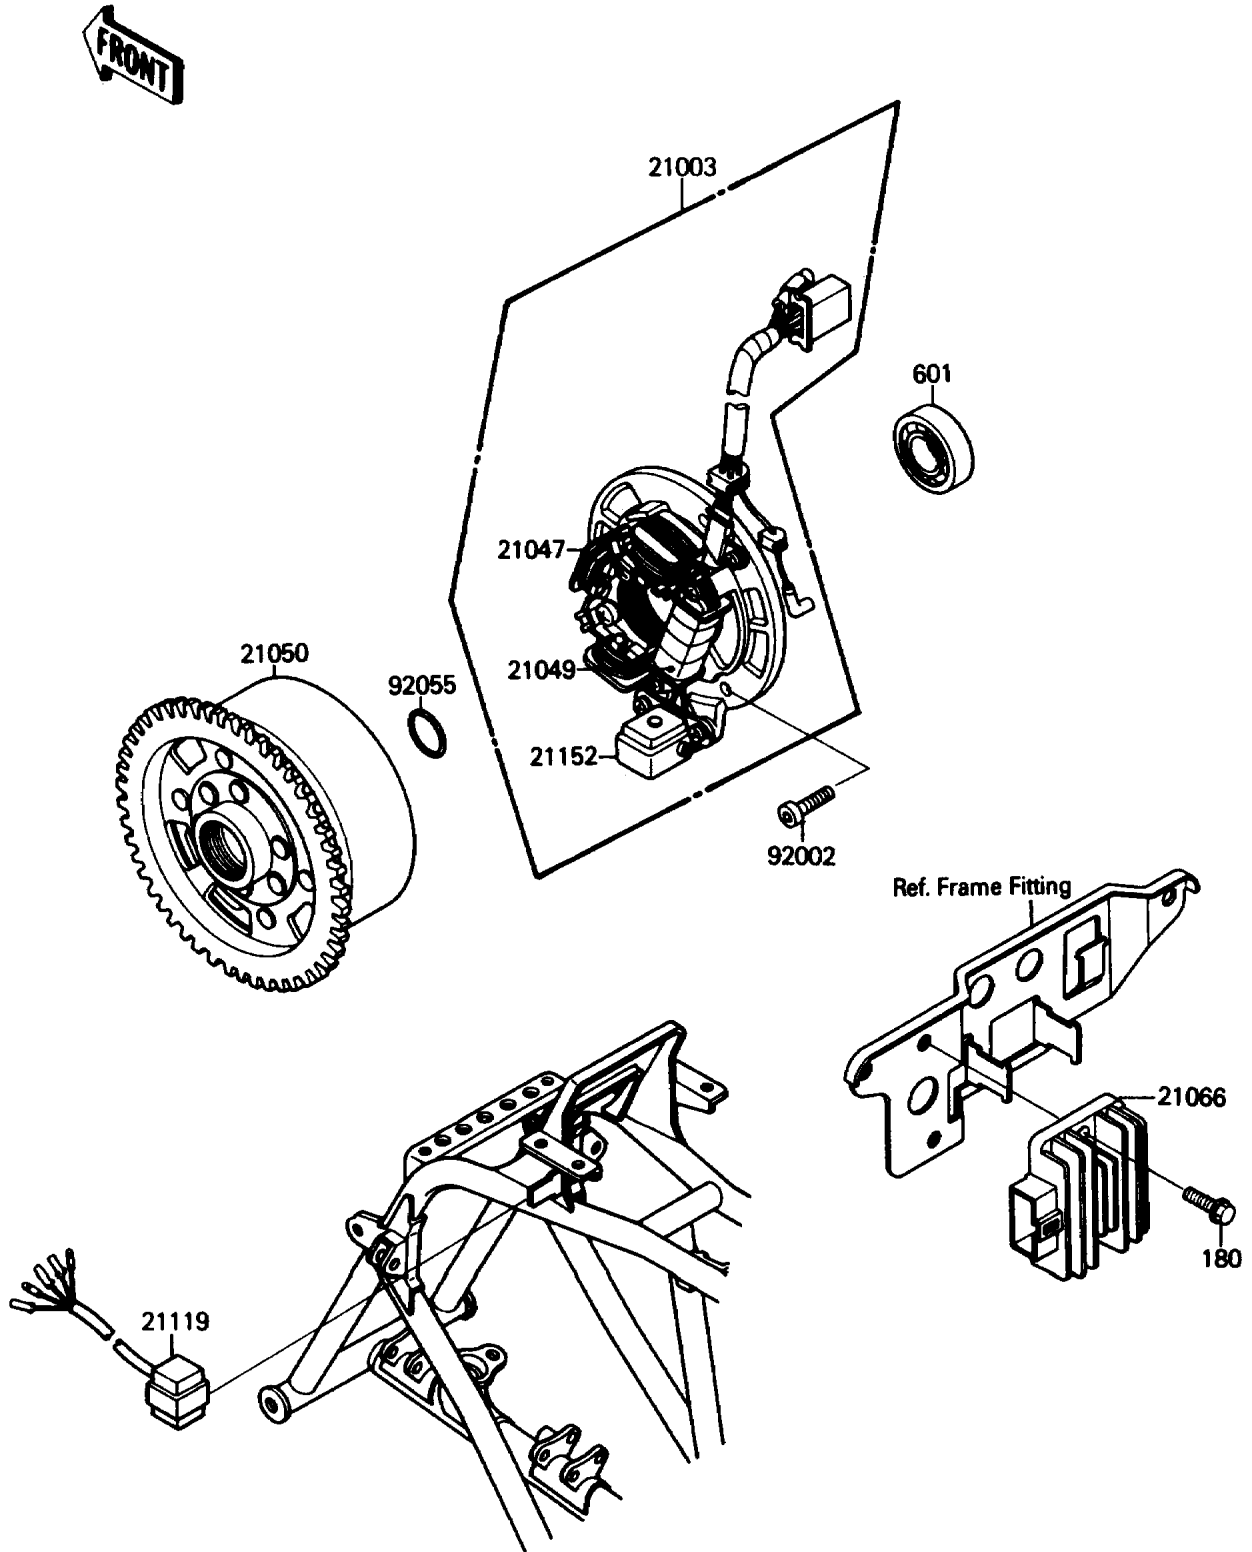

# 1987 Mojave 110E PARTS DIAGRAM

Generator

E1810-0166

# 1987 Mojave 110E PARTS LIST

## Generator

ITEM NAME	PART NUMBER	QUANTITY
STATOR (Ref # 21003)	21003-1157	1
COIL-LIGHTING (Ref # 21047)	21047-1055	1
COIL-EXCITING (Ref # 21049)	21049-1017	1
FLYWHEEL (Ref # 21050)	21050-1125	1
REGULATOR-VOLTAGE (Ref # 21066)	21066-1052	1
IGNITER (Ref # 21119)	21119-1112	1
PICKUP-GENERATOR (Ref # 21152)	21152-1001	1
BOLT,SOCKET,5X18 (Ref # 92002)	92002-1805	3
RING-O,16.8X2.4 (Ref # 92055)	92055-1258	1
BOLT-UPSET-WS (Ref # 180)	180D0618	2
BEARING-BALL,#6003 (Ref # 601)	601A6003	1