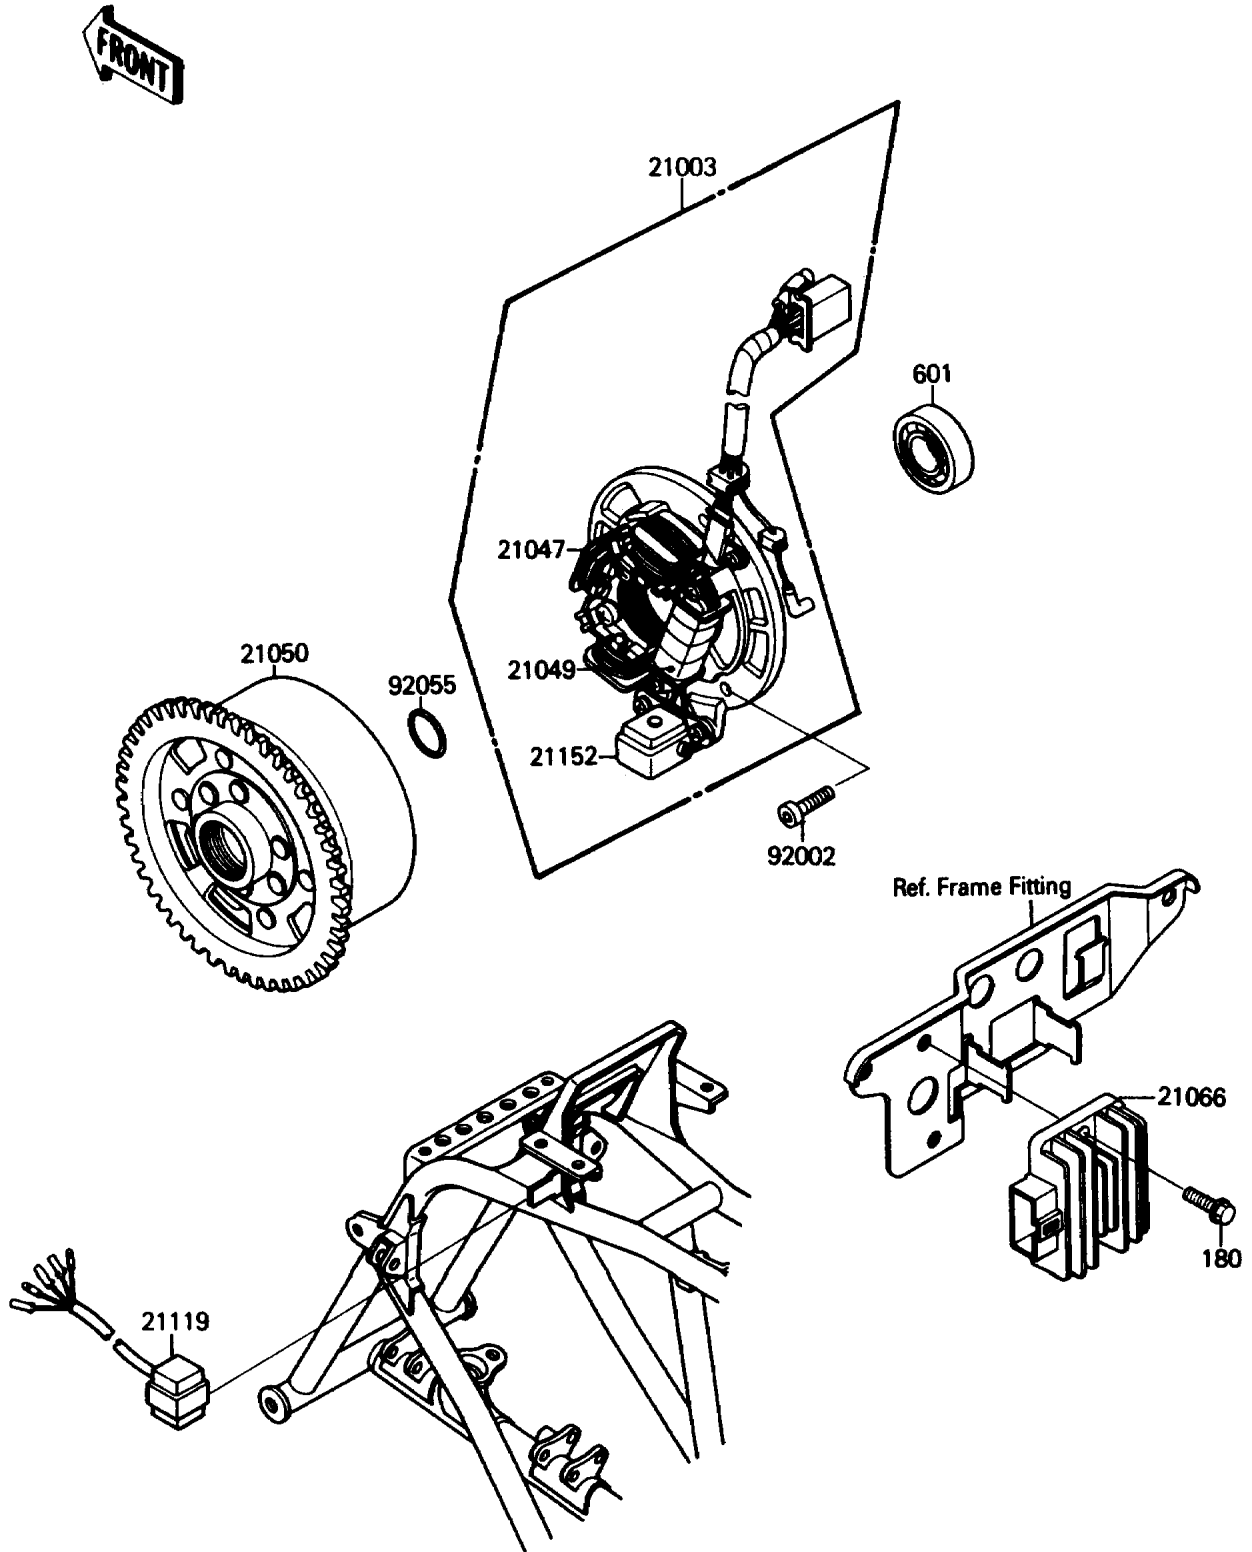

1988 Mojave 110E PARTS DIAGRAM

Generator

E1810-0166

1988 Mojave 110E PARTS LIST

Generator

ITEM NAME	PART NUMBER	QUANTITY
STATOR (Ref # 21003)	21003-1157	1
COIL-LIGHTING (Ref # 21047)	21047-1055	1
COIL-EXCITING (Ref # 21049)	21049-1017	1
FLYWHEEL (Ref # 21050)	21050-1125	1
REGULATOR-VOLTAGE (Ref # 21066)	21066-1052	1
IGNITER (Ref # 21119)	21119-1112	1
PICKUP-GENERATOR (Ref # 21152)	21152-1001	1
BOLT,SOCKET,5X18 (Ref # 92002)	92002-1805	3
RING-O,16.8X2.4 (Ref # 92055)	92055-1258	1
BOLT-UPSET-WS (Ref # 180)	180D0618	2
BEARING-BALL,#6003 (Ref # 601)	601A6003	1