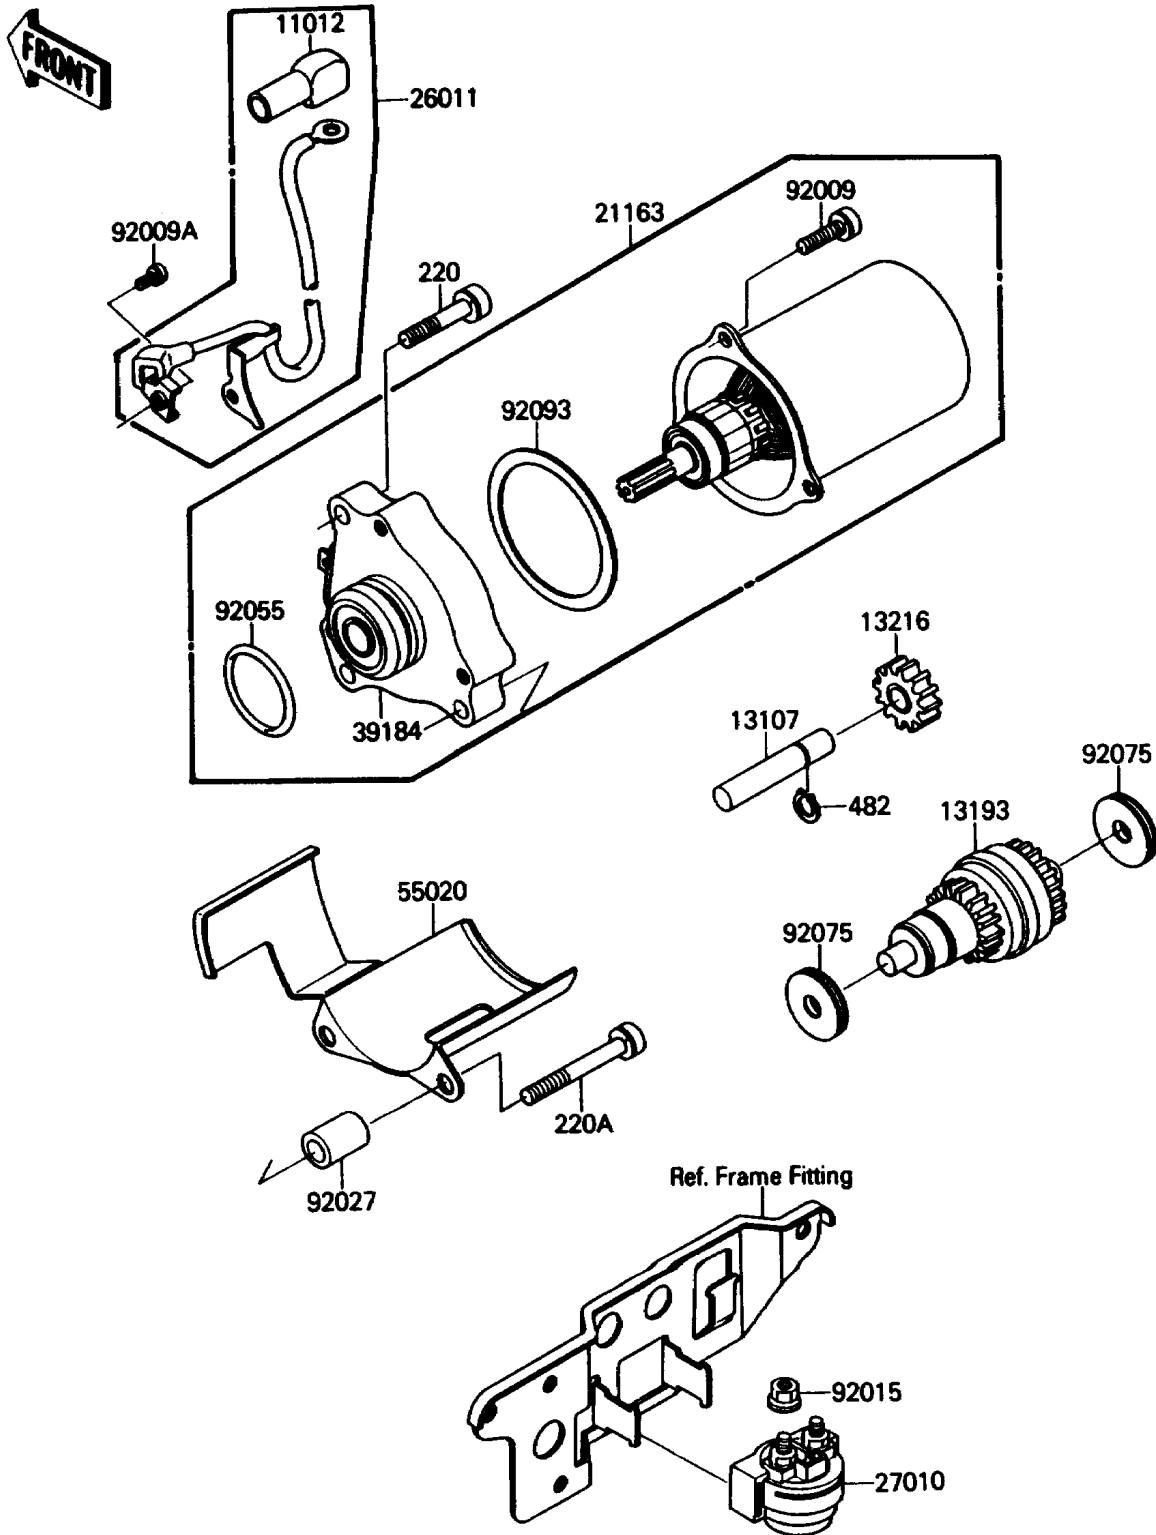

1987 Mojave 110E PARTS DIAGRAM

Starter Motor

E1840-0084

1987 Mojave 110E PARTS LIST

Starter Motor

ITEM NAME	PART NUMBER	QUANTITY
CAP,TERMINAL (Ref # 11012)	11012-1354	1
SHAFT,STARTER GEAR (Ref # 13107)	13107-1027	1
CLUTCH-ASSY-ONEWAY (Ref # 13193)	13193-1010	1
GEAR-COMP,26T (Ref # 13216)	13216-1028	1
STARTER-ELECTRIC (Ref # 21163)	21163-1101	1
WIRE-LEAD,STARTER MOTOR (Ref # 26011)	26011-1385	1
SWITCH,STARTER (Ref # 27010)	27010-1075	1
BRACKET-ASSY (Ref # 39184)	39184-1011	1
GUARD (Ref # 55020)	55020-1255	1
SCREW,5X16 (Ref # 92009)	92009-1466	3
SCREW,4X6 (Ref # 92009A)	92009-1467	1
NUT,FLANGED,6MM (Ref # 92015)	92015-1367	2
COLLAR (Ref # 92027)	92027-1461	2
RING-O (Ref # 92055)	92055-1276	1
DAMPER (Ref # 92075)	92075-1415	2
SEAL (Ref # 92093)	92093-1079	1
SCREW-PAN-CROS (Ref # 220)	220X0625	1
SCREW-PAN-CROS (Ref # 220A)	220X0640	2
CIRCLIP-TYPE-E,6MM (Ref # 482)	482J6000	1