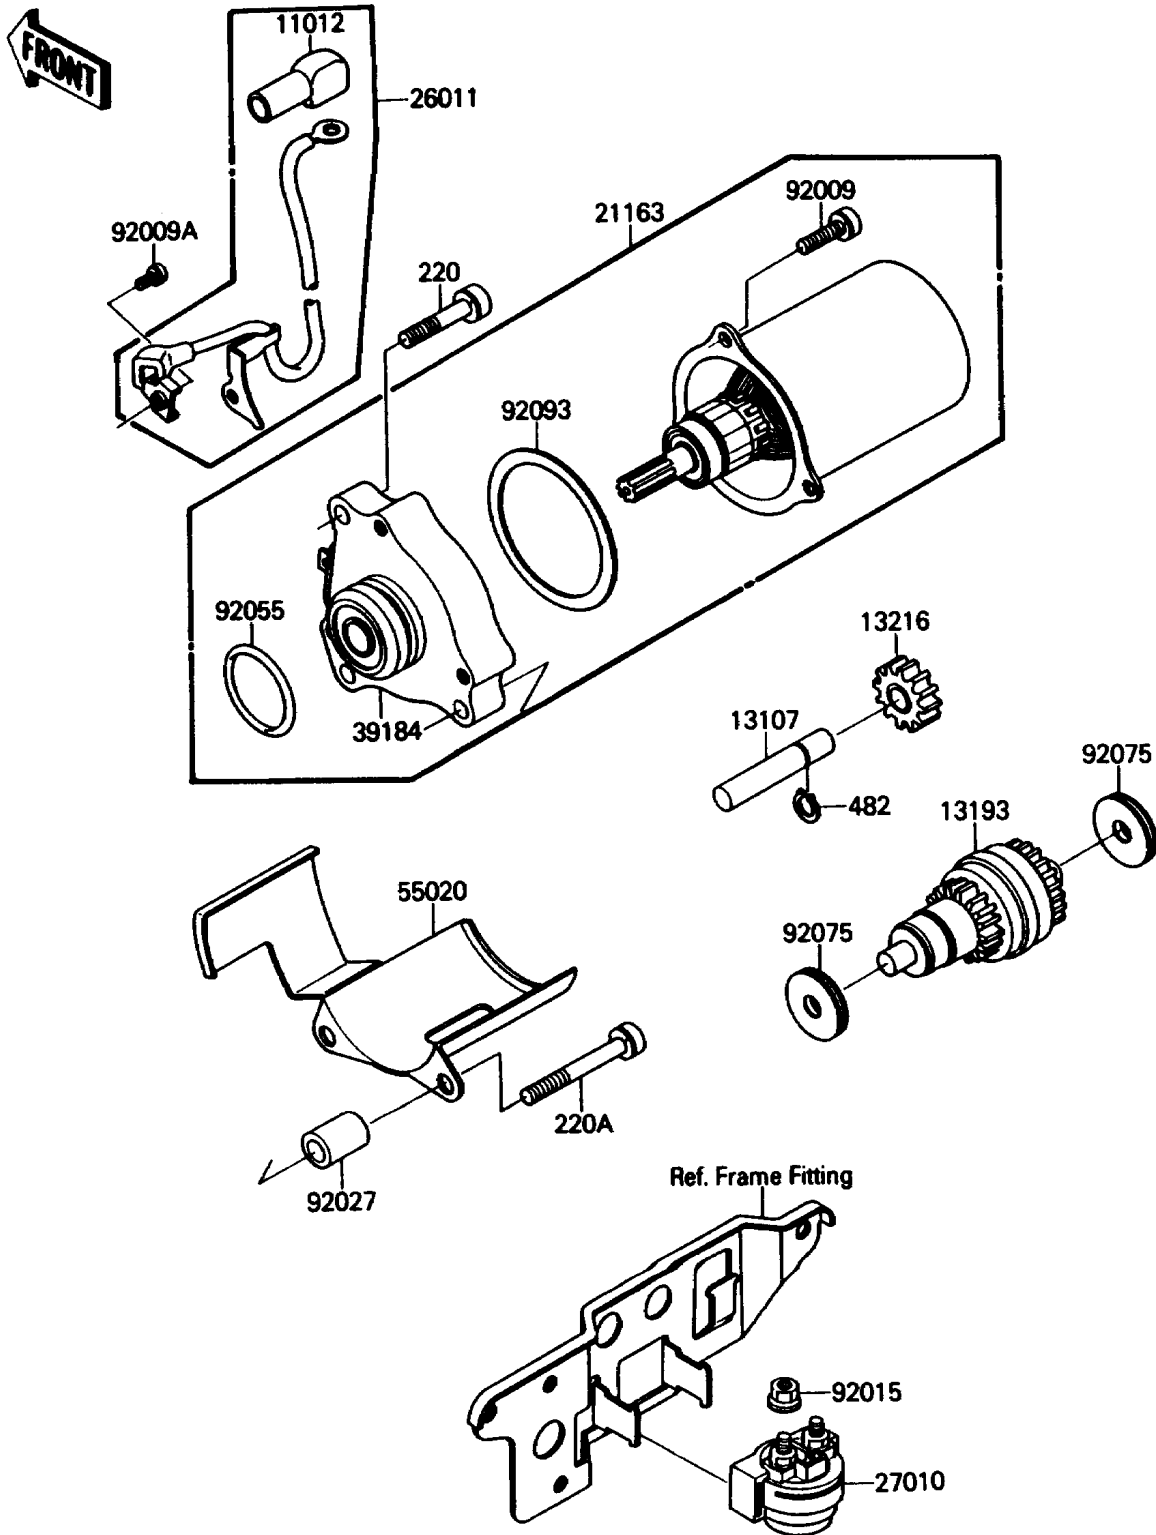

1988 Mojave 110E PARTS DIAGRAM

Starter Motor

E1840-0084

1988 Mojave 110E PARTS LIST

Starter Motor

ITEM NAME	PART NUMBER	QUANTITY
CAP,TERMINAL (Ref # 11012)	11012-1354	1
SHAFT,STARTER GEAR (Ref # 13107)	13107-1027	1
CLUTCH-ASSY-ONEWAY (Ref # 13193)	13193-1010	1
GEAR-COMP,26T (Ref # 13216)	13216-1028	1
STARTER-ELECTRIC (Ref # 21163)	21163-1101	1
WIRE-LEAD,STARTER MOTOR (Ref # 26011)	26011-1385	1
SWITCH,STARTER (Ref # 27010)	27010-1075	1
BRACKET-ASSY (Ref # 39184)	39184-1011	1
GUARD (Ref # 55020)	55020-1255	1
SCREW,5X16 (Ref # 92009)	92009-1466	3
SCREW,4X6 (Ref # 92009A)	92009-1467	1
NUT,FLANGED,6MM (Ref # 92015)	92015-1367	2
COLLAR (Ref # 92027)	92027-1461	2
RING-O (Ref # 92055)	92055-1276	1
DAMPER (Ref # 92075)	92075-1415	2
SEAL (Ref # 92093)	92093-1079	1
SCREW-PAN-CROS (Ref # 220)	220X0625	1
SCREW-PAN-CROS (Ref # 220A)	220X0640	2
CIRCLIP-TYPE-E,6MM (Ref # 482)	482J6000	1