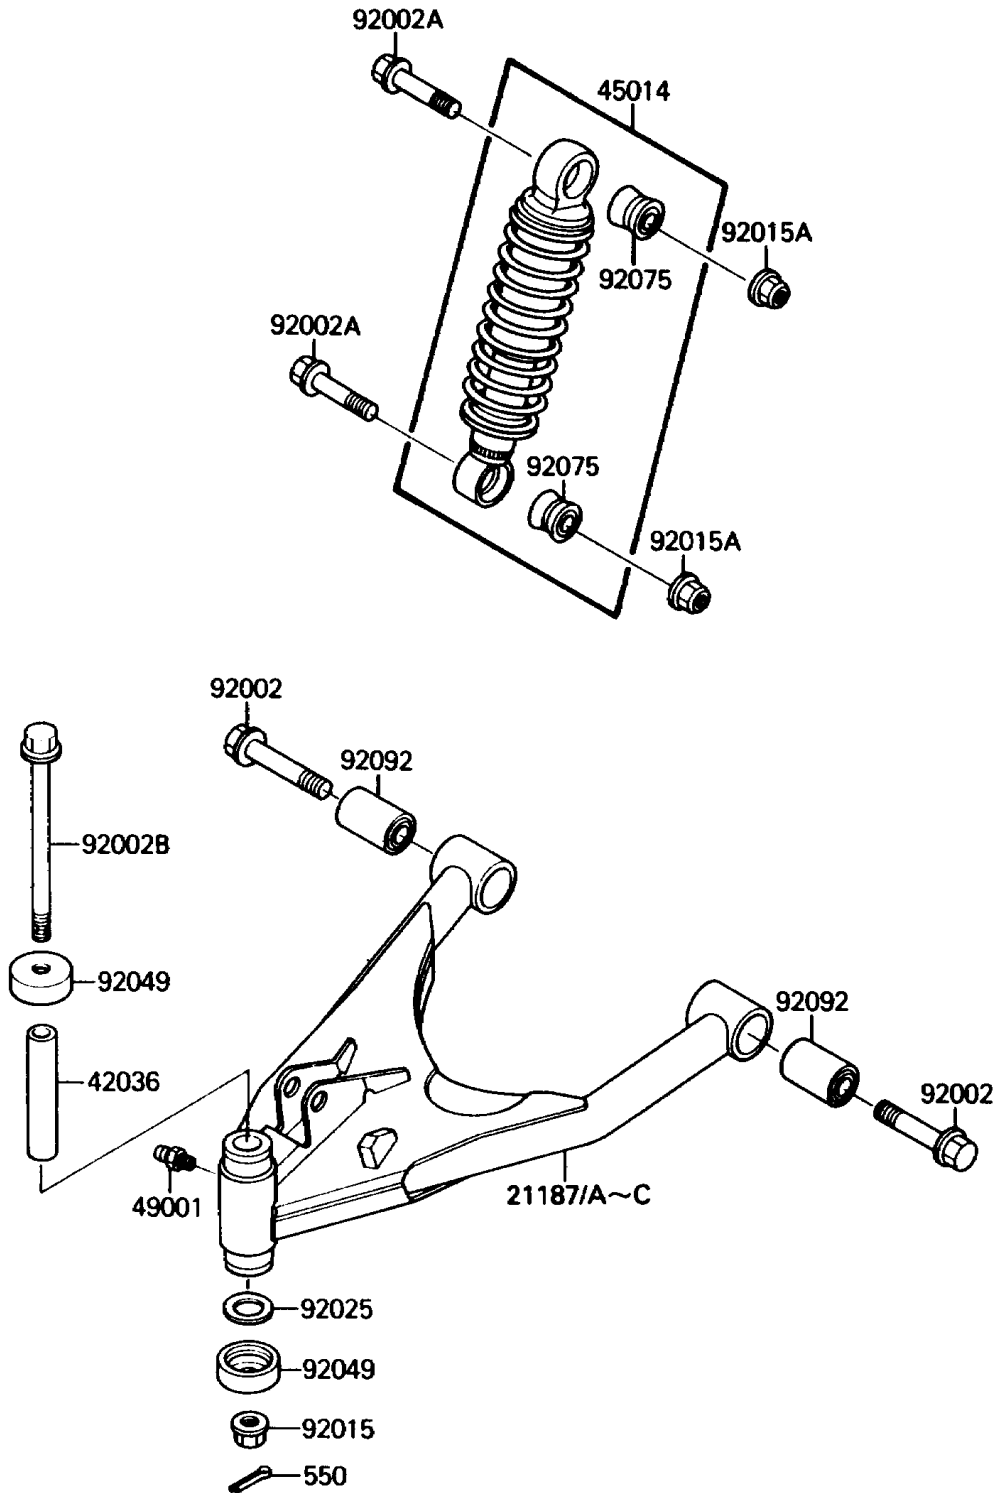

1987 Mojave 110E PARTS DIAGRAM

Suspension/Shock Absorber

F2151-0013

1987 Mojave 110E PARTS LIST

Suspension/Shock Absorber

ITEM NAME	PART NUMBER	QUANTITY
ARM-ASSY,SUSPENSION,LH (Ref # 21187)	21187-1058	1
ARM-ASSY,SUSPENSION,RH (Ref # 21187A)	21187-1059	1
SLEEVE,10X17X85.6 (Ref # 42036)	42036-1190	2
SHOCKABSORBER (Ref # 45014)	45014-1348	2
NIPPLE-GREASE (Ref # 49001)	49001-1051	2
BOLT,FLANGED,12X60 (Ref # 92002)	92002-1456	4
BOLT,FLANGED,10X42 (Ref # 92002A)	92002-1545	4
BOLT,FLANGED,10X130 (Ref # 92002B)	92002-1776	2
NUT,FLANGED,10MM (Ref # 92015)	92015-1335	2
NUT,LOCK,10MM (Ref # 92015A)	92015-1597	4
SHIM,18X28.5X0.3 (Ref # 92025)	92025-1678	2
SEAL-OIL, KNUCKLE (Ref # 92049)	92049-1198	4
DAMPER,SHOCKABSORBER (Ref # 92075)	92075-1897	4
BUSHING-RUBBER (Ref # 92092)	92092-005	4
PIN-COTTER,2.0X15 (Ref # 550)	550D2015	2