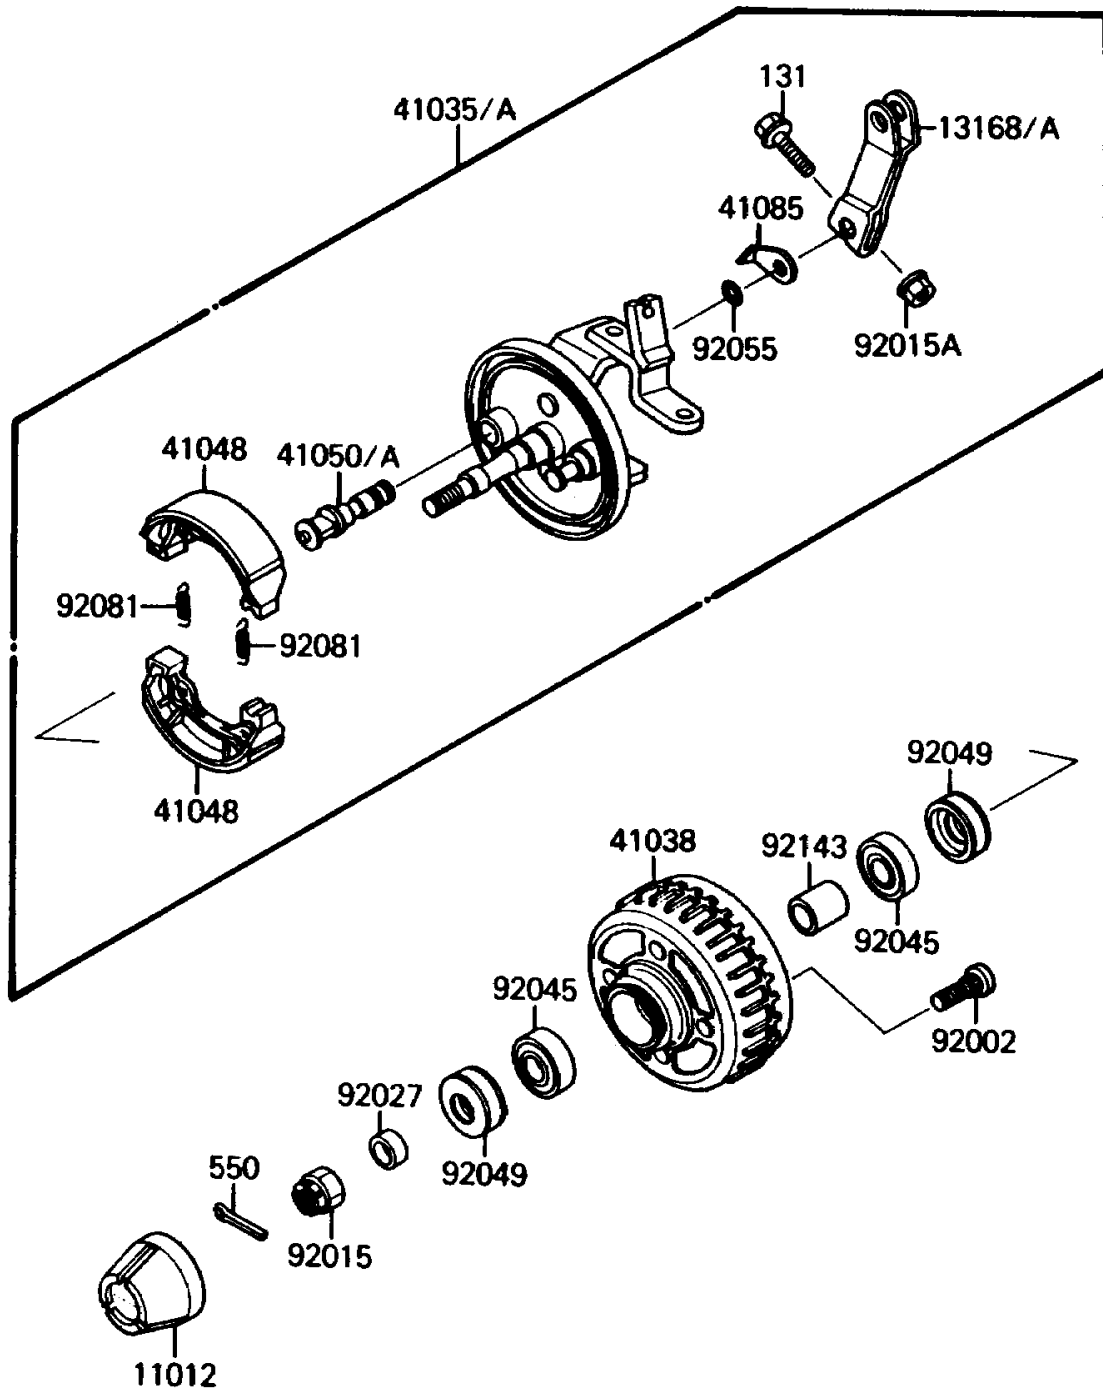

# 1988 Mojave 110E PARTS DIAGRAM

Front Hub

F2230-0150

# 1988 Mojave 110E PARTS LIST

## Front Hub

ITEM NAME	PART NUMBER	QUANTITY
CAP,WHEEL (Ref # 11012)	11012-1519	2
LEVER,BRAKE CAM,LH (Ref # 13168)	13168-1325	1
LEVER,BRAKE CAM,RH (Ref # 13168A)	13168-1326	1
PANEL-ASSY-BRAKE,FR,LH (Ref # 41035)	41035-1215	1
PANEL-ASSY-BRAKE,FR,RH (Ref # 41035A)	41035-1216	1
DRUM,FRONT BRAKE (Ref # 41038)	41038-1171	2
SHOE-BRAKE (Ref # 41048)	41048-1052	4
CAM-BRAKE,FR,LH (Ref # 41050)	41050-1069	1
CAM-BRAKE,FR,RH (Ref # 41050A)	41050-1070	1
INDICATOR (Ref # 41085)	41085-1058	2
BOLT,10MM (Ref # 92002)	92002-1868	8
NUT,CASTLE,16MM (Ref # 92015)	42045-014	2
NUT,FLANGED,6MM,BLACK (Ref # 92015A)	92015-1237	2
COLLAR,16.0X22X9.5 (Ref # 92027)	92027-1815	2
BEARING-BALL,6203DDU2 AV2S (Ref # 92045)	92045-1192	4
SEAL-OIL (Ref # 92049)	92049-1197	4
RING-O,BRAKE CAM (Ref # 92055)	92055-004	2
SPRING,BRAKE SHOE (Ref # 92081)	41049-002	4
COLLAR,17.6X22.2X25 (Ref # 92143)	92143-1037	2
BOLT-FLANGED (Ref # 131)	131H0635	2
PIN-COTTER,4.0X30 (Ref # 550)	550D4030	2