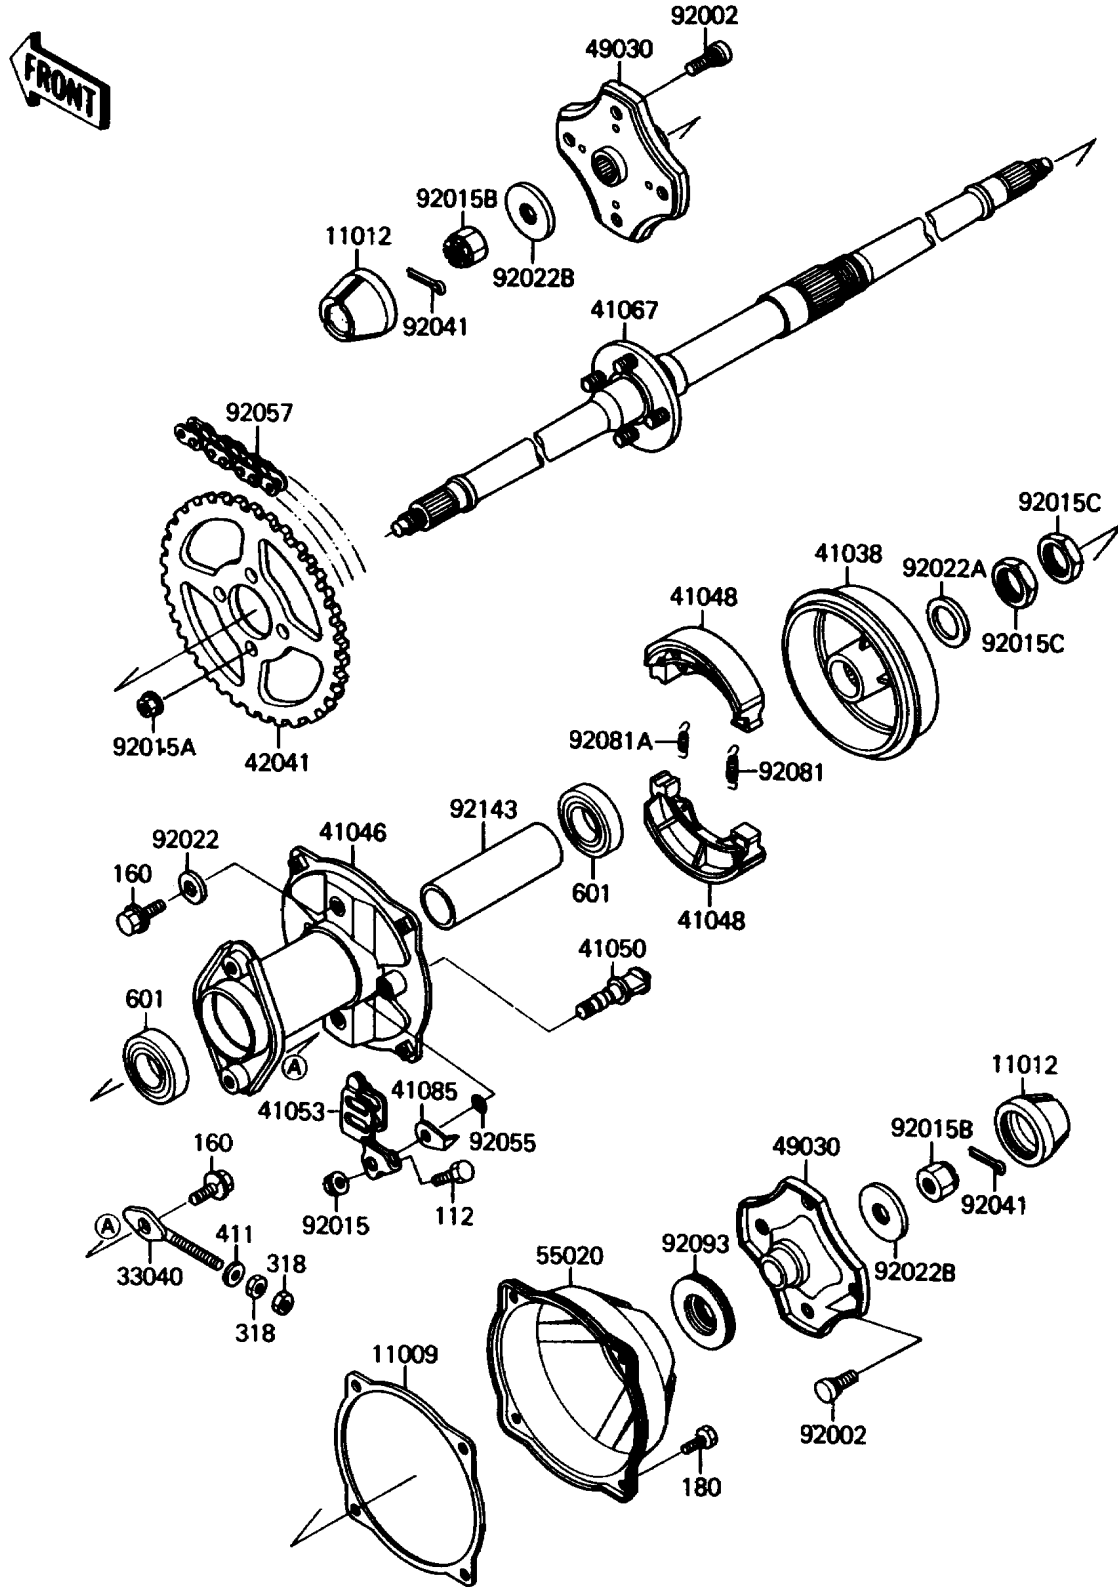

1988 Mojave 110E PARTS DIAGRAM

Rear Hub

F2240-0201

1988 Mojave 110E PARTS LIST

Rear Hub

ITEM NAME	PART NUMBER	QUANTITY
GASKET (Ref # 11009)	11009-1596	1
CAP,WHEEL (Ref # 11012)	11012-1519	2
ADJUSTER-CHAIN (Ref # 33040)	33040-4006	1
DRUM,REAR BRAKE (Ref # 41038)	41038-1174	1
HOUSING-BEARING (Ref # 41046)	41046-1078	1
SHOE-BRAKE,RR (Ref # 41048)	41048-1025	2
CAM-BRAKE (Ref # 41050)	42026-026	1
LEVER-BRAKE CAM (Ref # 41053)	41053-4004	1
AXLE-ASSY,RR (Ref # 41067)	41067-1297	1
INDICATOR (Ref # 41085)	41085-1058	1
SPROCKET-HUB,50T (Ref # 42041)	42041-1261	1
HUB,RR (Ref # 49030)	49030-1081	2
GUARD,REAR BRAKE DRUM (Ref # 55020)	55020-1233	1
BOLT,10MM (Ref # 92002)	92002-1459	8
NUT,FLANGED,6MM (Ref # 92015)	92015-1193	1
NUT,FLANGED,10MM (Ref # 92015A)	92015-1335	4
NUT,CASTLE,18MM (Ref # 92015B)	92015-1441	2
NUT,LOCK,32MM (Ref # 92015C)	92015-1493	2
WASHER,12.4X28X4.5 (Ref # 92022)	92022-1196	3
WASHER,32.5X43X2.3 (Ref # 92022A)	92022-1225	1
WASHER,T=4.5 (Ref # 92022B)	92022-1794	2
COTTER,4.0X35 (Ref # 92041)	92041-1053	2
RING-O,BRAKE CAM (Ref # 92055)	92055-004	1
CHAIN,DRIVE,DID428VX100L (Ref # 92057)	92057-1218	1
SPRING,BRAKE SHOE (Ref # 92081)	92081-1550	1
SPRING,BRAKE SHOE (Ref # 92081A)	92081-1766	1
SEAL (Ref # 92093)	92093-1229	1
COLLAR,35.7X41.3X125 (Ref # 92143)	92143-1024	1
BOLT-UPSET (Ref # 112)	112H0640	1

1988 Mojave 110E PARTS LIST

Rear Hub

ITEM NAME	PART NUMBER	QUANTITY
BOLT-FINE-WS (Ref # 160)	160H1225	4
BOLT-UPSET-WS (Ref # 180)	180D0612	4
NUT-HEX-SMALL,8MM (Ref # 318)	318G0800	2
WASHER-PLAIN,8MM (Ref # 411)	411B0800	1
BEARING-BALL,#6007UU (Ref # 601)	601A6007UU	2