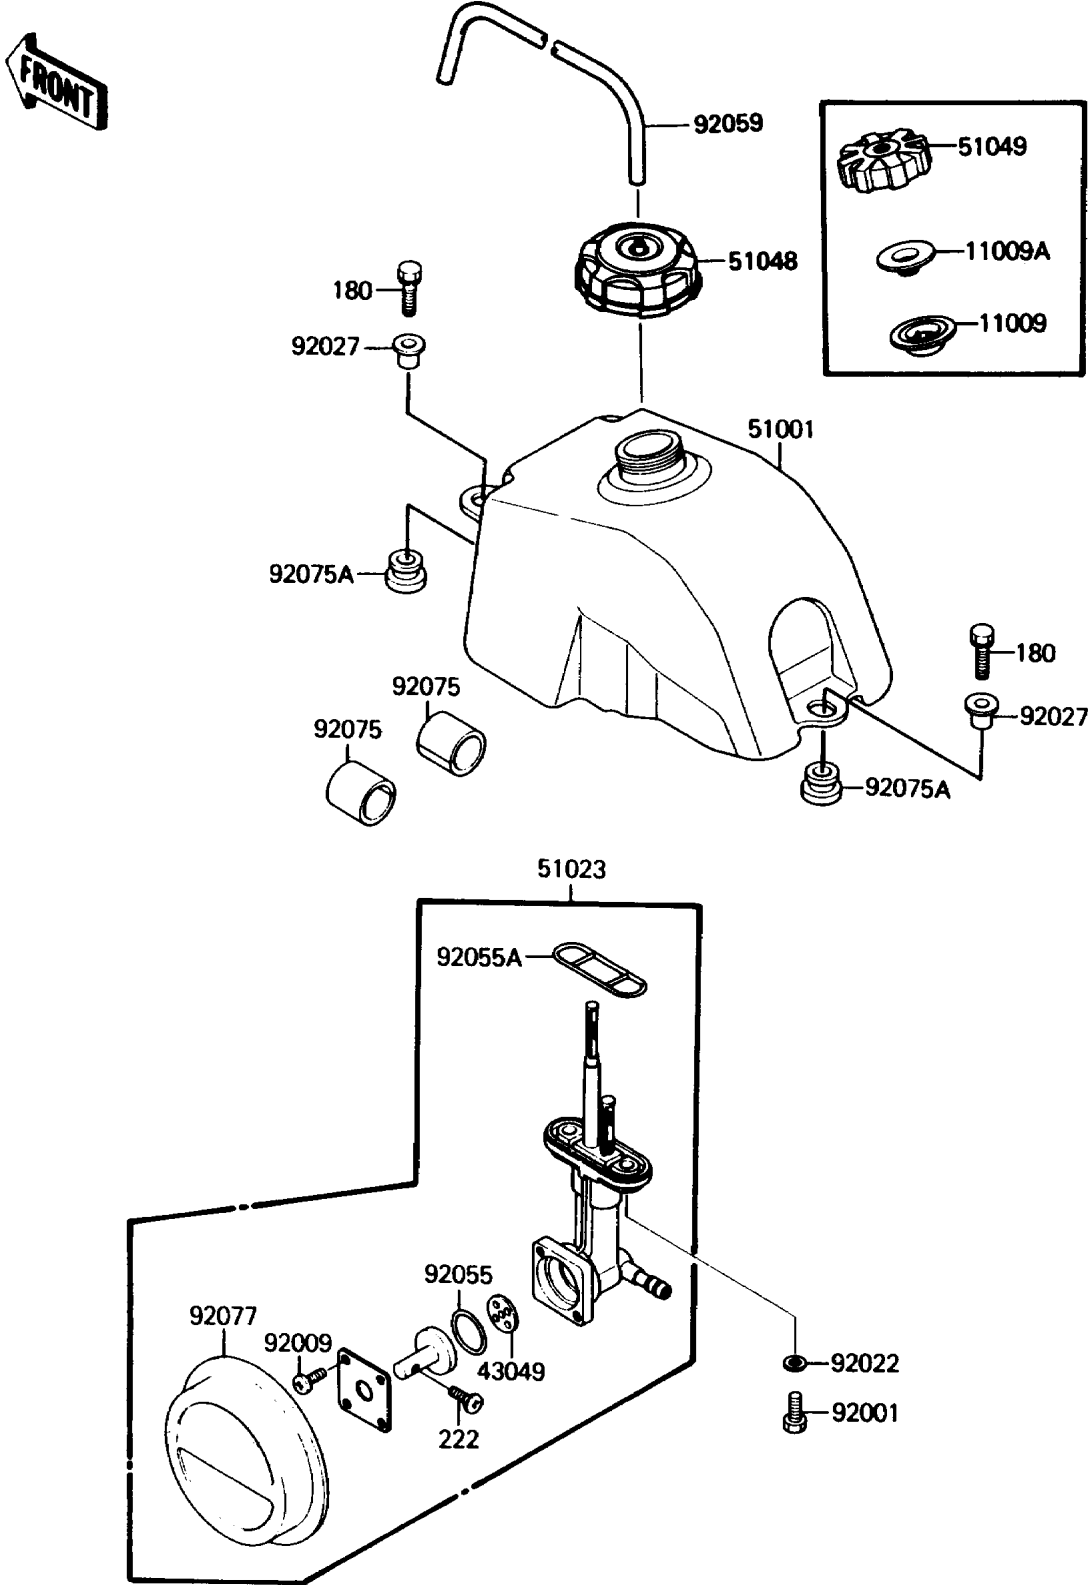

# 1987 Mojave 110E PARTS DIAGRAM

Fuel Tank

F2410-0342

# 1987 Mojave 110E PARTS LIST

## Fuel Tank

ITEM NAME	PART NUMBER	QUANTITY
GASKET,FUEL TANK CAP (Ref # 11009)	11009-1452	1
GASKET,FUEL TANK CAP (Ref # 11009A)	11009-1514	1
PACKING,FUEL TAP LEVER (Ref # 43049)	43049-1017	1
TANK-COMP-FUEL (Ref # 51001)	51001-1248	1
TAP-ASSY,FUEL (Ref # 51023)	51023-1131	1
CAP-TANK,FUEL (Ref # 51049)	51049-1006	1
BOLT,6X14 (Ref # 92001)	92001-121	2
SCREW,3X5 (Ref # 92009)	92009-1123	4
WASHER,6.2X11X1.5 (Ref # 92022)	92022-183	2
COLLAR,L=16.1 (Ref # 92027)	92027-1847	3
RING-O,FUEL TAP LEVER (Ref # 92055)	92055-1111	1
RING-O,FUEL TAP PACKING (Ref # 92055A)	92055-1348	1
TUBE,5X9X250 (Ref # 92059)	92059-1258	1
DAMPER,FUEL TANK,FR,UNDER (Ref # 92075)	92075-1369	2
DAMPER (Ref # 92075A)	92075-1787	3
KNOB,FUEL TAP (Ref # 92077)	92077-1075	1
BOLT-UPSET-WS,6X25 (Ref # 180)	180D0625	3
SCREW-CSK-RD-CROS,4X12 (Ref # 222)	222B0412	1