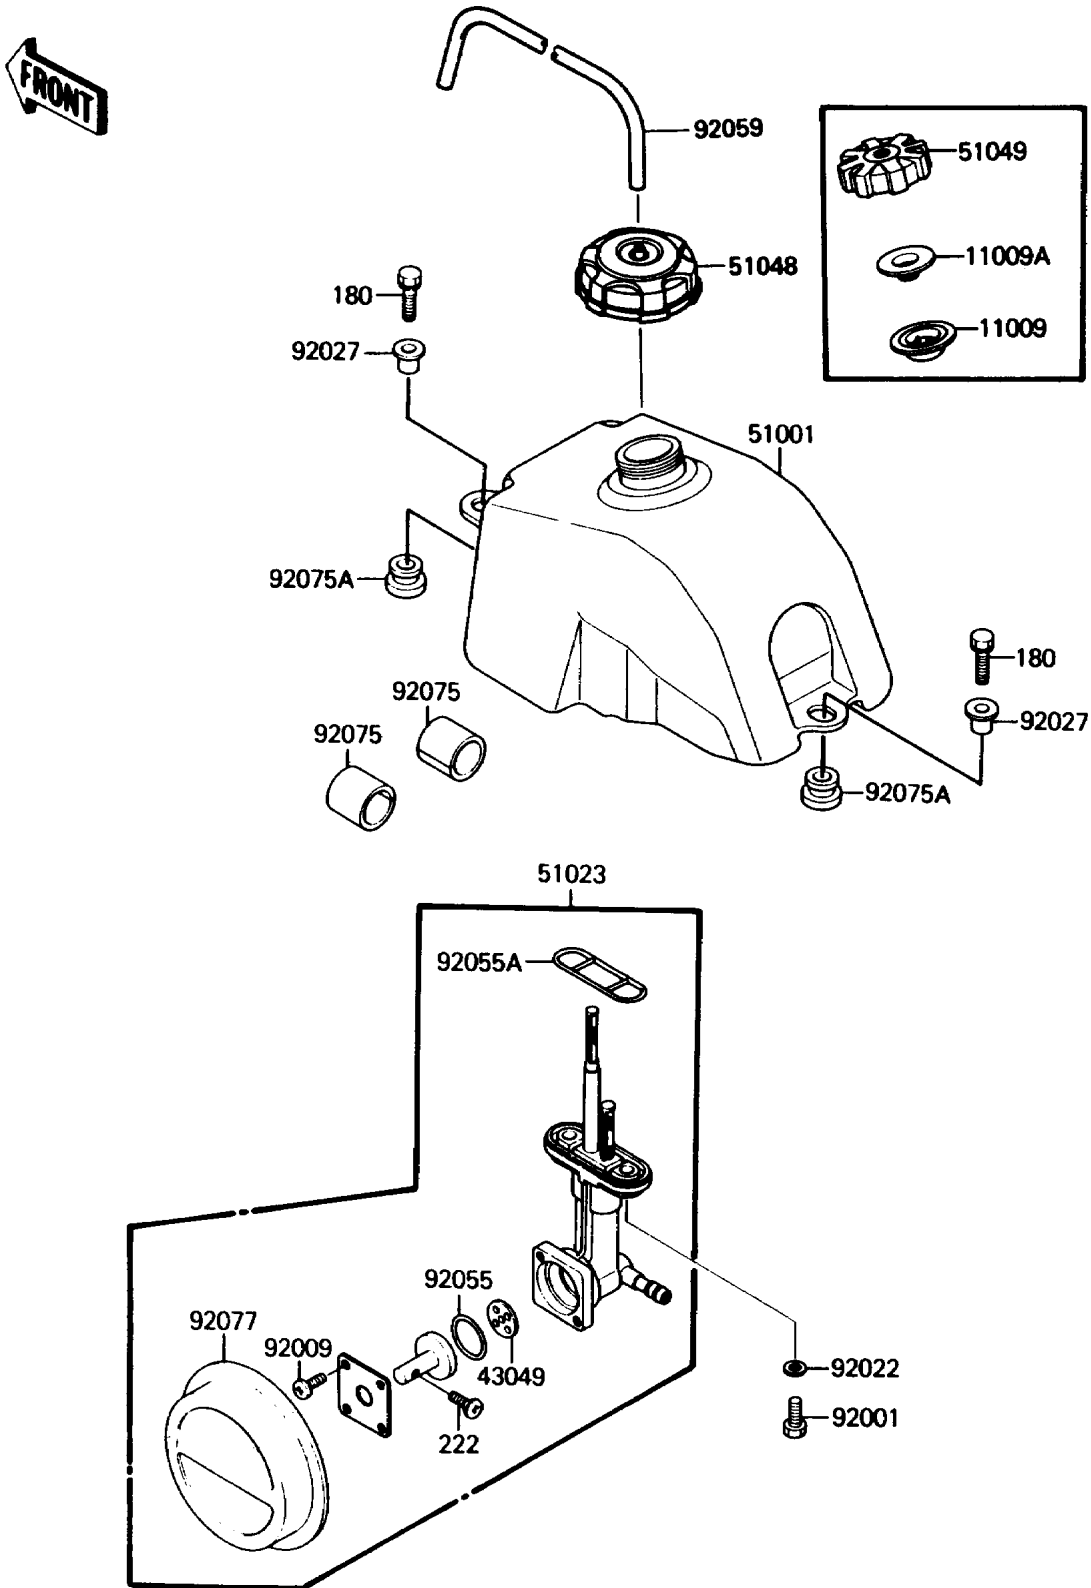

# 1988 Mojave 110E PARTS DIAGRAM

Fuel Tank

F2410-0342

# 1988 Mojave 110E PARTS LIST

## Fuel Tank

| ITEM NAME                               | PART NUMBER | QUANTITY |
|---|-------------|----------|
| PACKING,FUEL TAP LEVER (Ref # 43049)    | 43049-1017  | 1        |
| TANK-COMP-FUEL (Ref # 51001)            | 51001-1248  | 1        |
| TAP-ASSY,FUEL (Ref # 51023)             | 51023-1131  | 1        |
| CAP-ASSY-TANK,FUEL (Ref # 51048)        | 51048-1092  | 1        |
| BOLT,6X14 (Ref # 92001)                 | 92001-121   | 2        |
| SCREW,3X5 (Ref # 92009)                 | 92009-1123  | 4        |
| WASHER,6.2X11X1.5 (Ref # 92022)         | 92022-183   | 2        |
| COLLAR,L=16.1 (Ref # 92027)             | 92027-1847  | 3        |
| RING-O,FUEL TAP LEVER (Ref # 92055)     | 92055-1111  | 1        |
| RING-O,FUEL TAP PACKING (Ref # 92055A)  | 92055-1348  | 1        |
| TUBE,5X9X250 (Ref # 92059)              | 92059-1258  | 1        |
| DAMPER,FUEL TANK,FR,UNDER (Ref # 92075) | 92075-1369  | 2        |
| DAMPER (Ref # 92075A)                   | 92075-1787  | 3        |
| KNOB,FUEL TAP (Ref # 92077)             | 92077-1075  | 1        |
| BOLT-UPSET-WS,6X25 (Ref # 180)          | 180D0625    | 3        |
| SCREW-CSK-RD-CROS,4X12 (Ref # 222)      | 222B0412    | 1        |