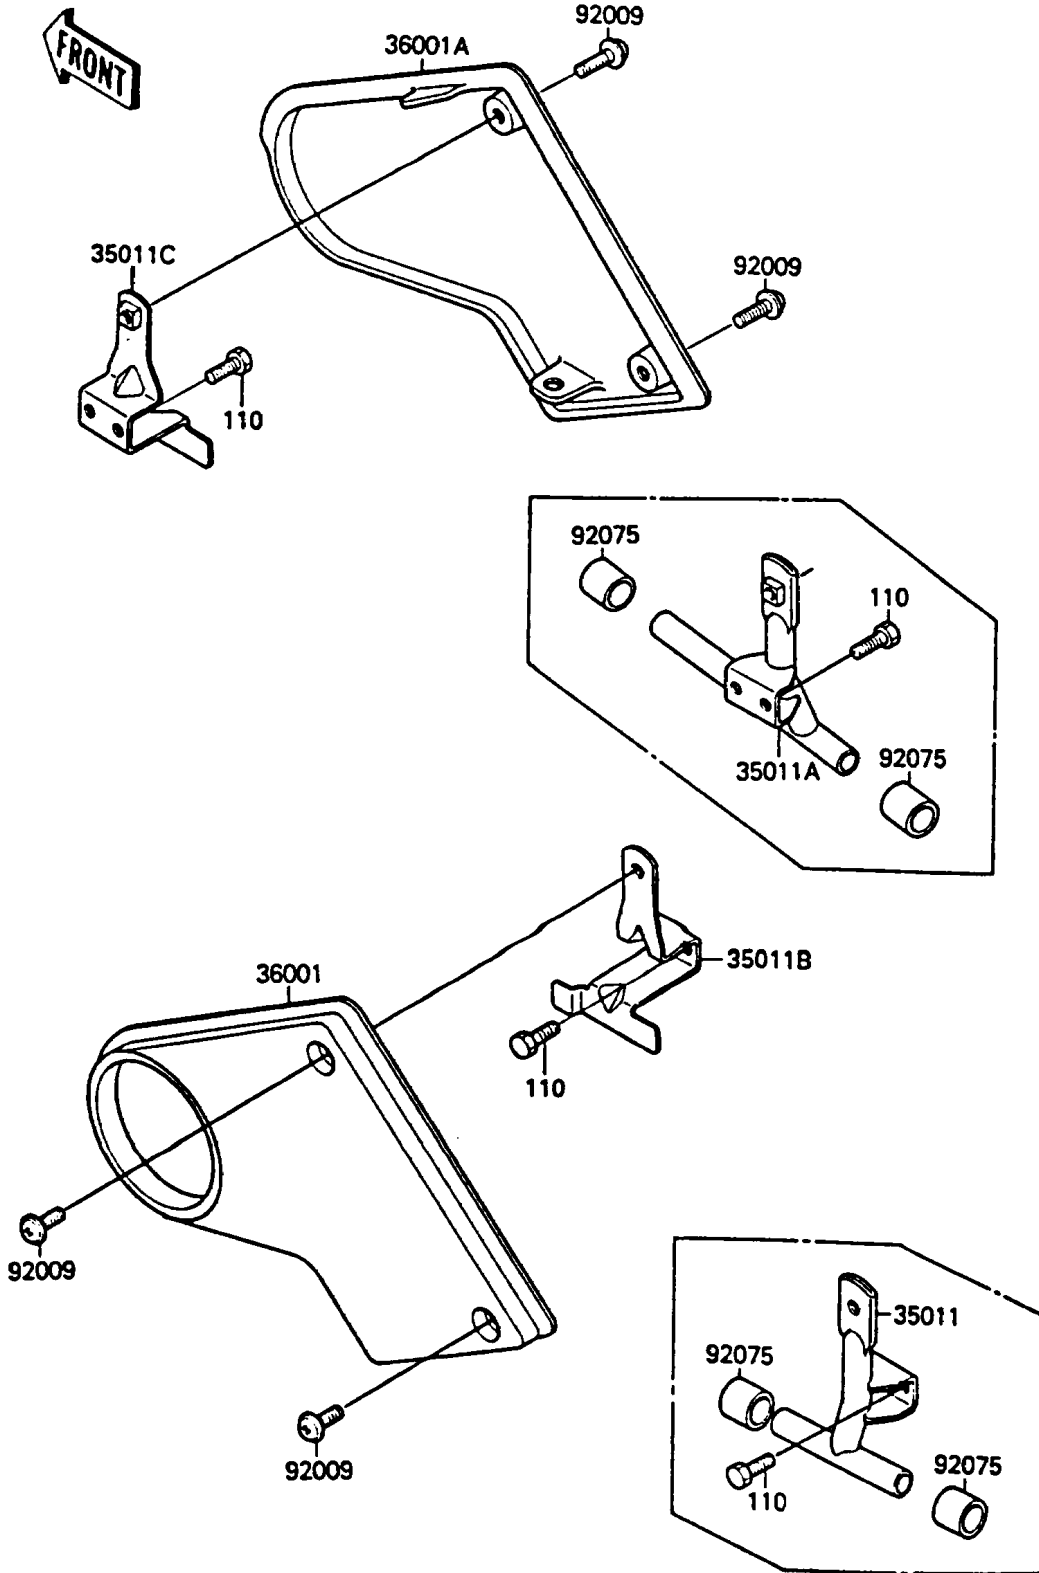

# 1988 Mojave 110E PARTS DIAGRAM

Side Covers

F2611-0014

# 1988 Mojave 110E PARTS LIST

## Side Covers

ITEM NAME	PART NUMBER	QUANTITY
STAY,SIDE COVER,LH (Ref # 35011B)	35011-1392	1
STAY,SIDE COVER,RH (Ref # 35011C)	35011-1393	1
COVER-SIDE,LH,BLUE (Ref # 36001)	36001-1338-BG	1
COVER-SIDE,RH,BLUE (Ref # 36001A)	36001-1339-BG	1
SCREW,6X14 (Ref # 92009)	92009-1288	4
BOLT,6X10,BLACK (Ref # 110)	110C0610	4