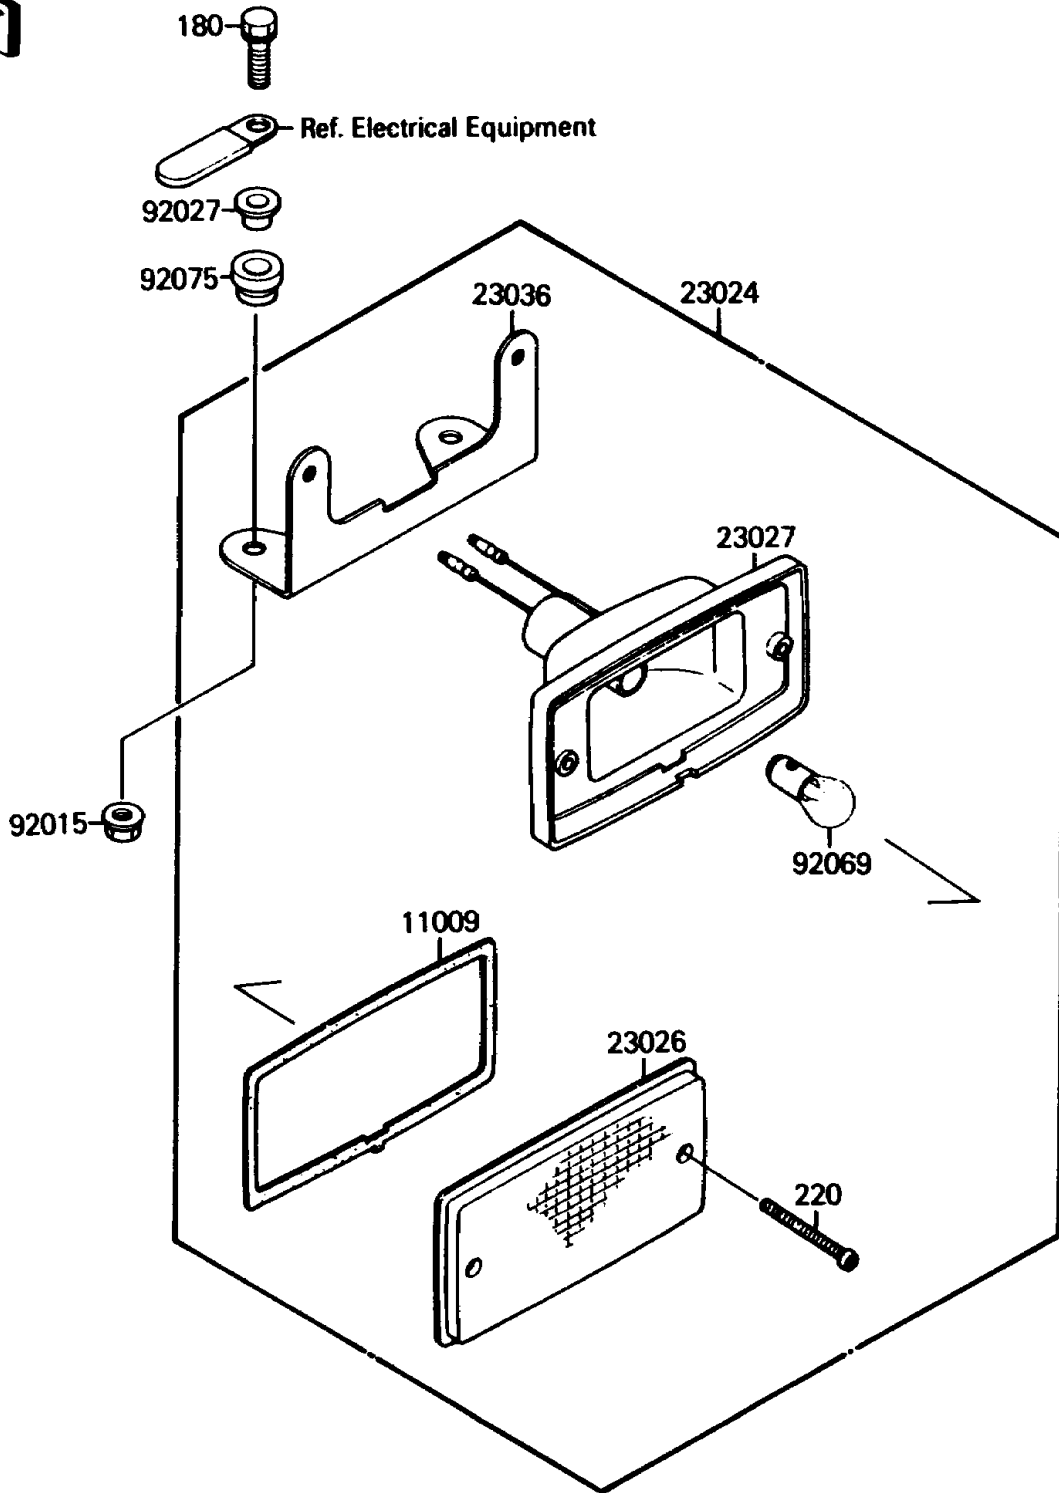

1987 Mojave 110E PARTS DIAGRAM

Taillight(s)

F2720-0246

1987 Mojave 110E PARTS LIST

Taillight(s)

| ITEM NAME | PART NUMBER | QUANTITY |
|-----------------------------------|-------------|----------|
| GASKET,TAIL LAMP (Ref # 11009) | 11009-4004 | 1 |
| LAMP-ASSY-TAIL (Ref # 23024) | 23024-1112 | 1 |
| LENS,TAIL LAMP (Ref # 23026) | 23026-4003 | 1 |
| BODY-COMP-TAIL LAMP (Ref # 23027) | 23027-4001 | 1 |
| BRACKET-TAIL LAMP (Ref # 23036) | 23036-4004 | 1 |
| NUT,FLANGED,6MM (Ref # 92015) | 92015-1193 | 2 |
| COLLAR,L=11.1 (Ref # 92027) | 92027-194 | 2 |
| BULB,12V 8W (Ref # 92069) | 92069-1012 | 1 |
| DAMPER (Ref # 92075) | 92075-208 | 2 |
| BOLT-UPSET-WS (Ref # 180) | 180C0622 | 2 |
| SCREW-PAN-CROS (Ref # 220) | 220B0420 | 2 |