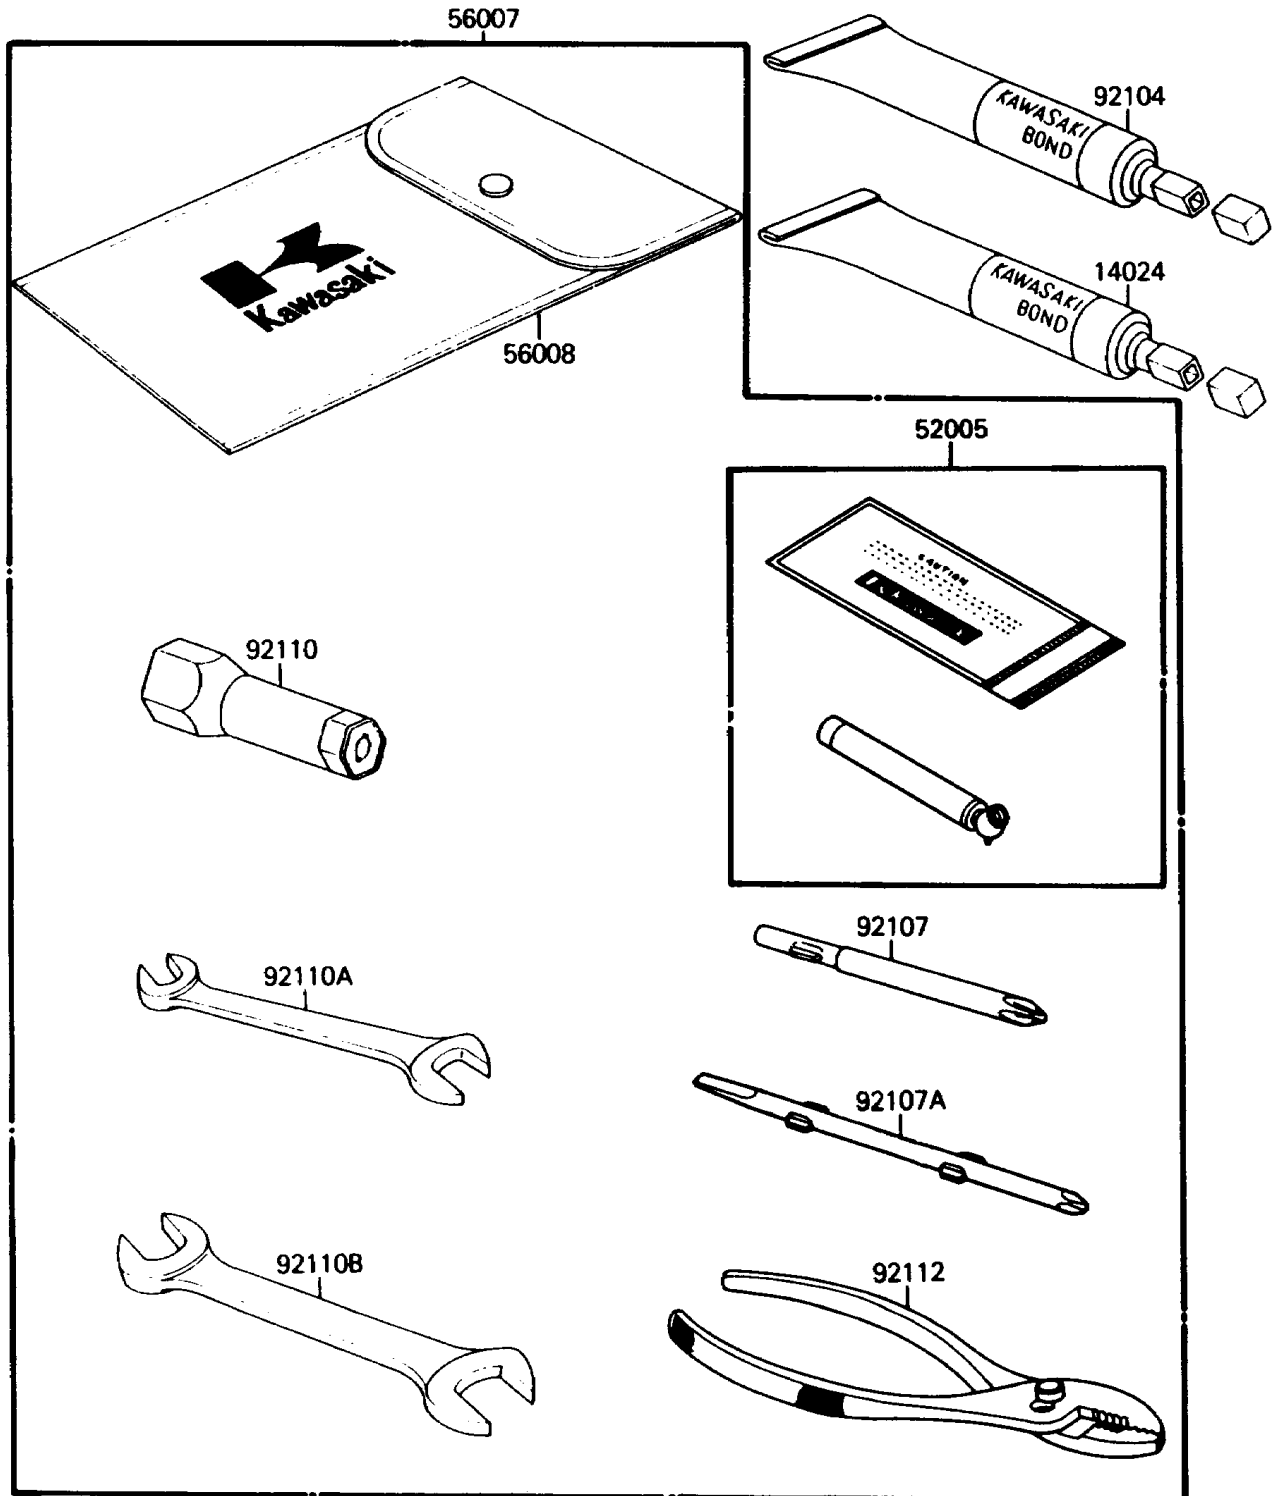

1988 Mojave 110E PARTS DIAGRAM

Owner's Tools

F2870-0234

1988 Mojave 110E PARTS LIST

Owner's Tools

ITEM NAME	PART NUMBER	QUANTITY
THREE BOND TB1211,HT/RS,WHITE (Ref # 14024)	56019-120	1
GAUGE,AIR (Ref # 52005)	52005-1082	1
TOOLKIT (Ref # 56007)	56007-1242	1
BAG,TOOL (Ref # 56008)	56008-1007	1
GASKET-LIQUID,TUBE,100G,SILVER (Ref # 92104)	92104-002	1
TOOL-DRIVER,#3PHILLIPS (Ref # 92107)	92107-005	1
TOOL-DRIVER,#2PHILLIPS&SLOT (Ref # 92107A)	92107-1051	1
TOOL-WRENCH,BOX,16MM (Ref # 92110)	92110-1116	1
TOOL-WRENCH,OPEN END,10X12 (Ref # 92110A)	92110-1117	1
TOOL-WRENCH,OPEN END,14X17 (Ref # 92110B)	92126-003	1
TOOL-PLIERS (Ref # 92112)	92112-003	1