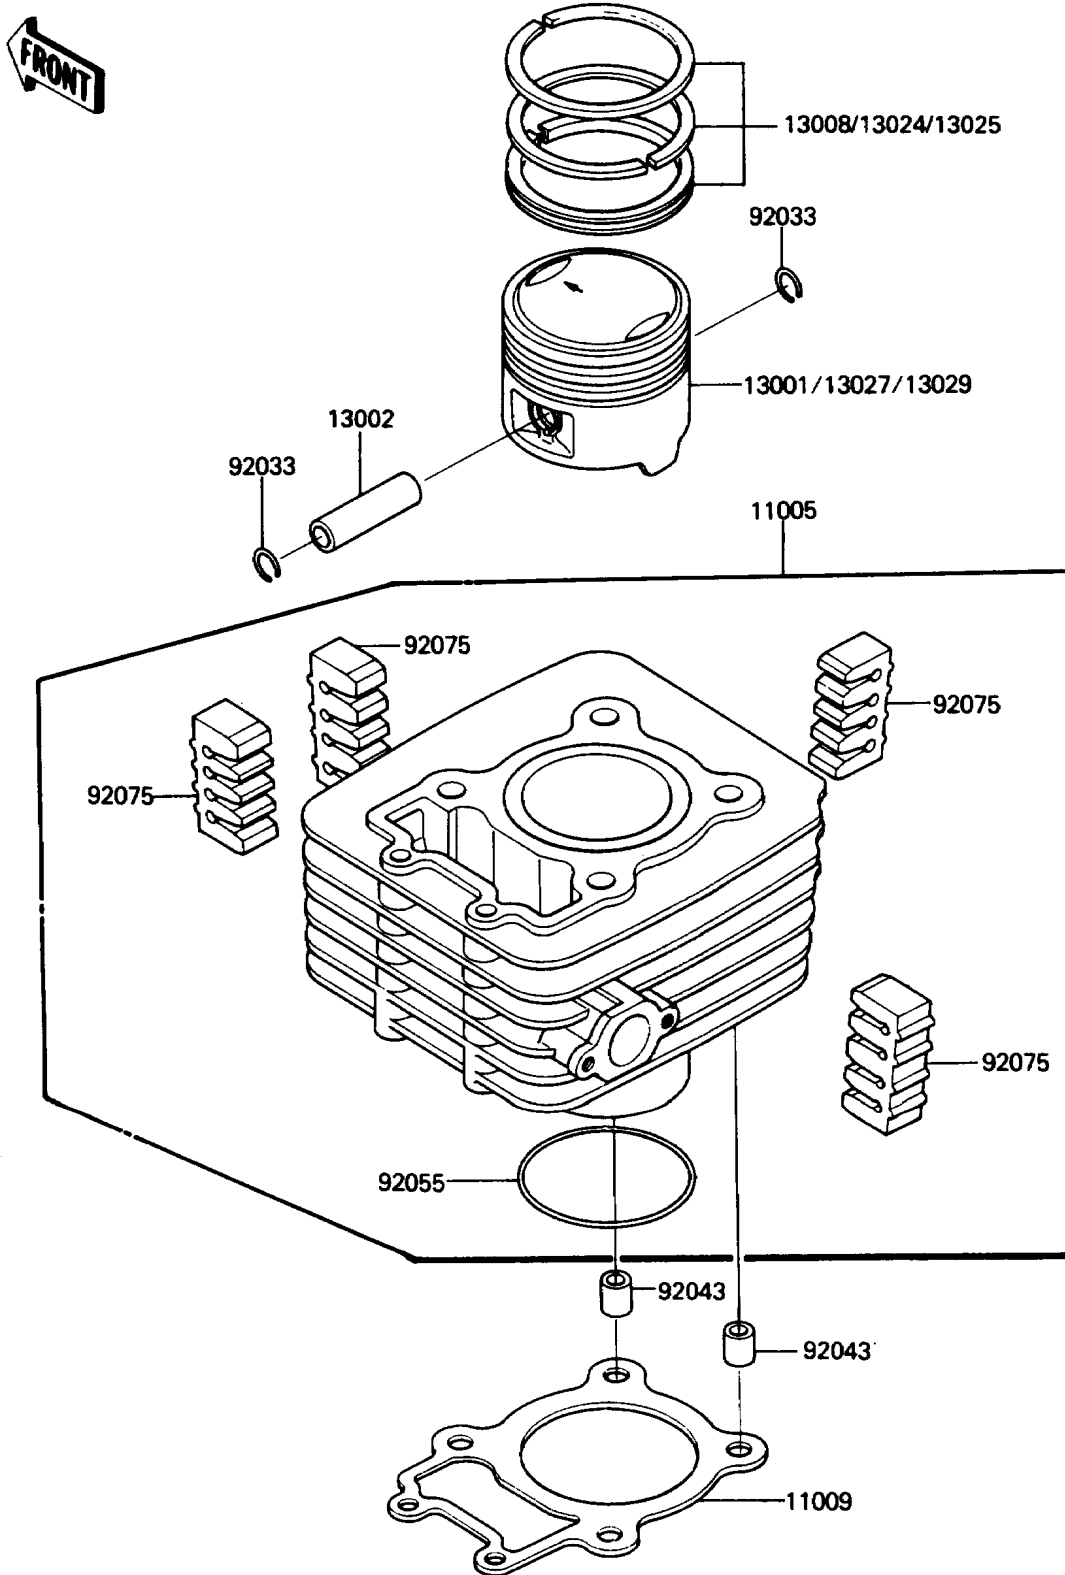

1986 Bayou 185 PARTS DIAGRAM

Cylinder/Piston(s)

E1120-0066

1986 Bayou 185 PARTS LIST

Cylinder/Piston(s)

ITEM NAME	PART NUMBER	QUANTITY
CYLINDER-ENGINE (Ref # 11005)	11005-1396	1
GASKET,CYLINDER BASE (Ref # 11009)	11009-1450	1
PISTON-ENGINE,STD (Ref # 13001)	13001-1182	1
PIN-PISTON (Ref # 13002)	13002-1001	1
RING-SET-PISTON,STD (Ref # 13008)	13008-1060	1
RING-SET-PISTON LL,O/S 1.00 (Ref # 13024)	13024-1060	1
RING-SET-PISTON L,O/S 0.50 (Ref # 13025)	13025-1060	1
PISTON-ENGINE LL,O/S 1.00 (Ref # 13027)	13027-1126	1
PISTON-ENGINE L,O/S 0.50 (Ref # 13029)	13029-1125	1
RING-SNAP,PISTON PIN (Ref # 92033)	92033-1151	2
PIN,DOWEL,10X14 (Ref # 92043)	92043-1037	2
RING-O,68.6MM (Ref # 92055)	92055-1178	1
DAMPER (Ref # 92075)	92075-1657	4