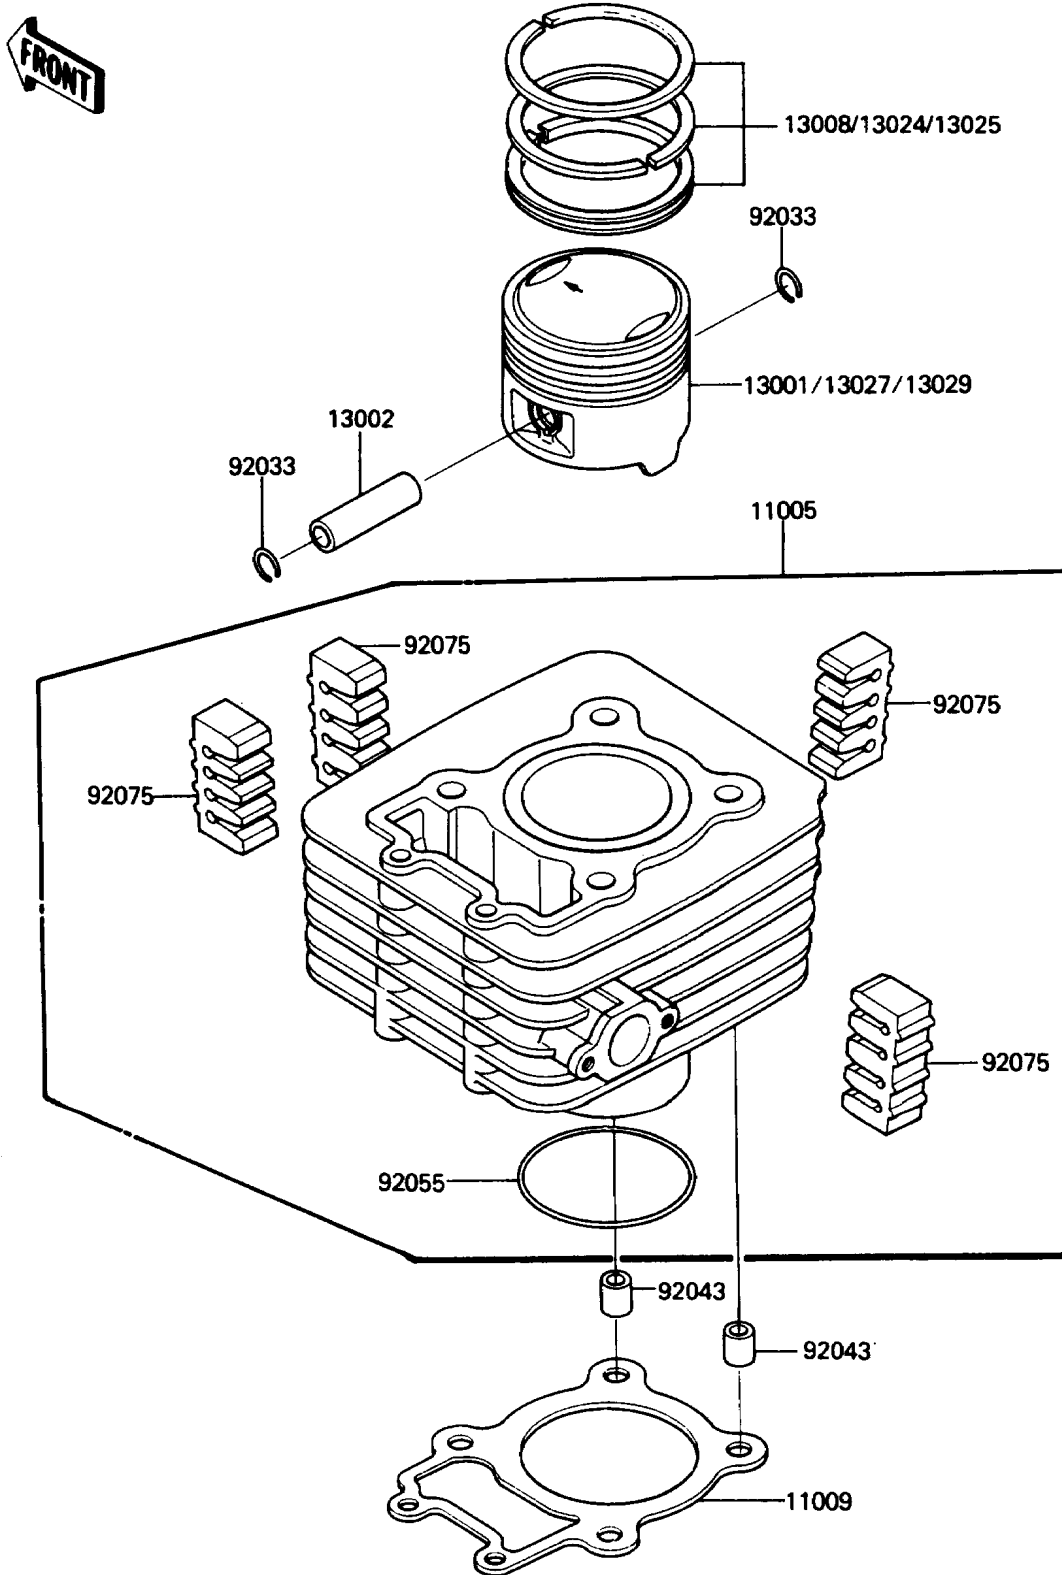

1987 Bayou 185 PARTS DIAGRAM

Cylinder/Piston(s)

E1120-0066

1987 Bayou 185 PARTS LIST

Cylinder/Piston(s)

ITEM NAME	PART NUMBER	QUANTITY
CYLINDER-ENGINE (Ref # 11005)	11005-1396	1
GASKET,CYLINDER BASE (Ref # 11009)	11009-1450	1
PISTON-ENGINE,STD (Ref # 13001)	13001-1182	1
PIN-PISTON (Ref # 13002)	13002-1001	1
RING-SET-PISTON,STD (Ref # 13008)	13008-1060	1
RING-SET-PISTON LL,O/S 1.00 (Ref # 13024)	13024-1060	1
RING-SET-PISTON L,O/S 0.50 (Ref # 13025)	13025-1060	1
PISTON-ENGINE LL,O/S 1.00 (Ref # 13027)	13027-1126	1
PISTON-ENGINE L,O/S 0.50 (Ref # 13029)	13029-1125	1
RING-SNAP,PISTON PIN (Ref # 92033)	92033-1151	2
PIN,DOWEL,10X14 (Ref # 92043)	92043-1037	2
RING-O,68.6MM (Ref # 92055)	92055-1178	1
DAMPER (Ref # 92075)	92075-1657	4