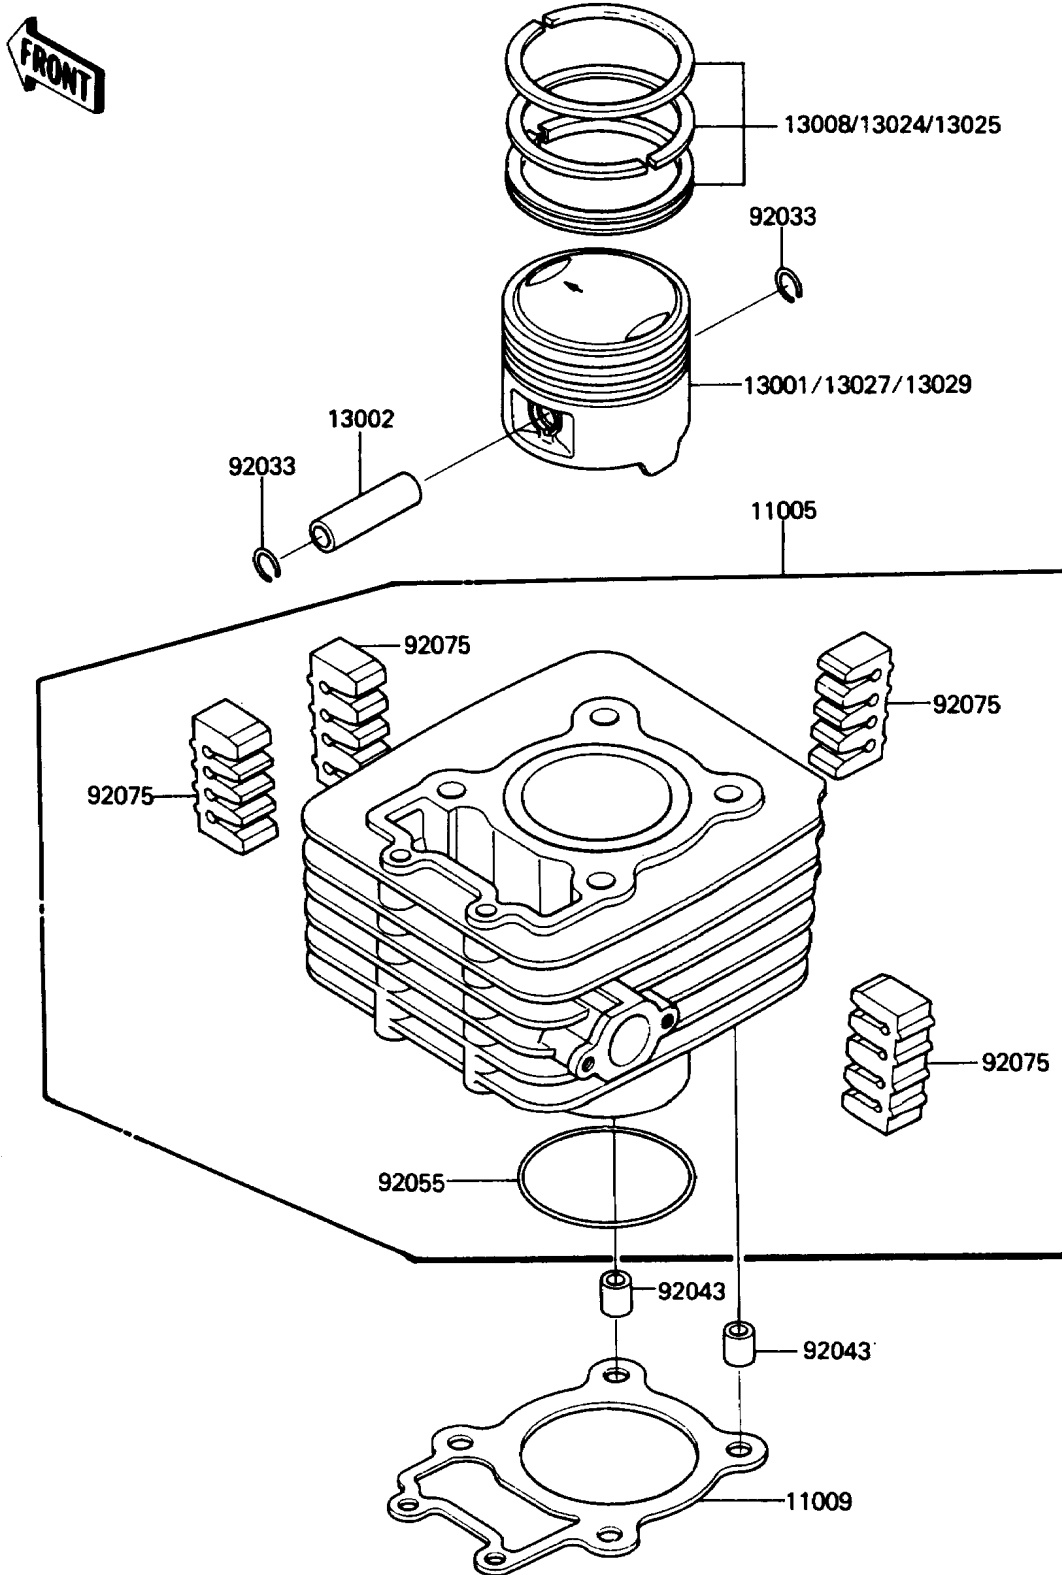

# 1988 Bayou 185 PARTS DIAGRAM

Cylinder/Piston(s)

E1120-0066

# 1988 Bayou 185 PARTS LIST

Cylinder/Piston(s)

ITEM NAME	PART NUMBER	QUANTITY
CYLINDER-ENGINE (Ref # 11005)	11005-1396	1
GASKET,CYLINDER BASE (Ref # 11009)	11009-1450	1
PISTON-ENGINE,STD (Ref # 13001)	13001-1182	1
PIN-PISTON (Ref # 13002)	13002-1001	1
RING-SET-PISTON,STD (Ref # 13008)	13008-1060	1
RING-SET-PISTON LL,O/S 1.00 (Ref # 13024)	13024-1060	1
RING-SET-PISTON L,O/S 0.50 (Ref # 13025)	13025-1060	1
PISTON-ENGINE LL,O/S 1.00 (Ref # 13027)	13027-1126	1
PISTON-ENGINE L,O/S 0.50 (Ref # 13029)	13029-1125	1
RING-SNAP,PISTON PIN (Ref # 92033)	92033-1151	2
PIN,DOWEL,10X14 (Ref # 92043)	92043-1037	2
RING-O,68.6MM (Ref # 92055)	92055-1178	1
DAMPER (Ref # 92075)	92075-1657	4