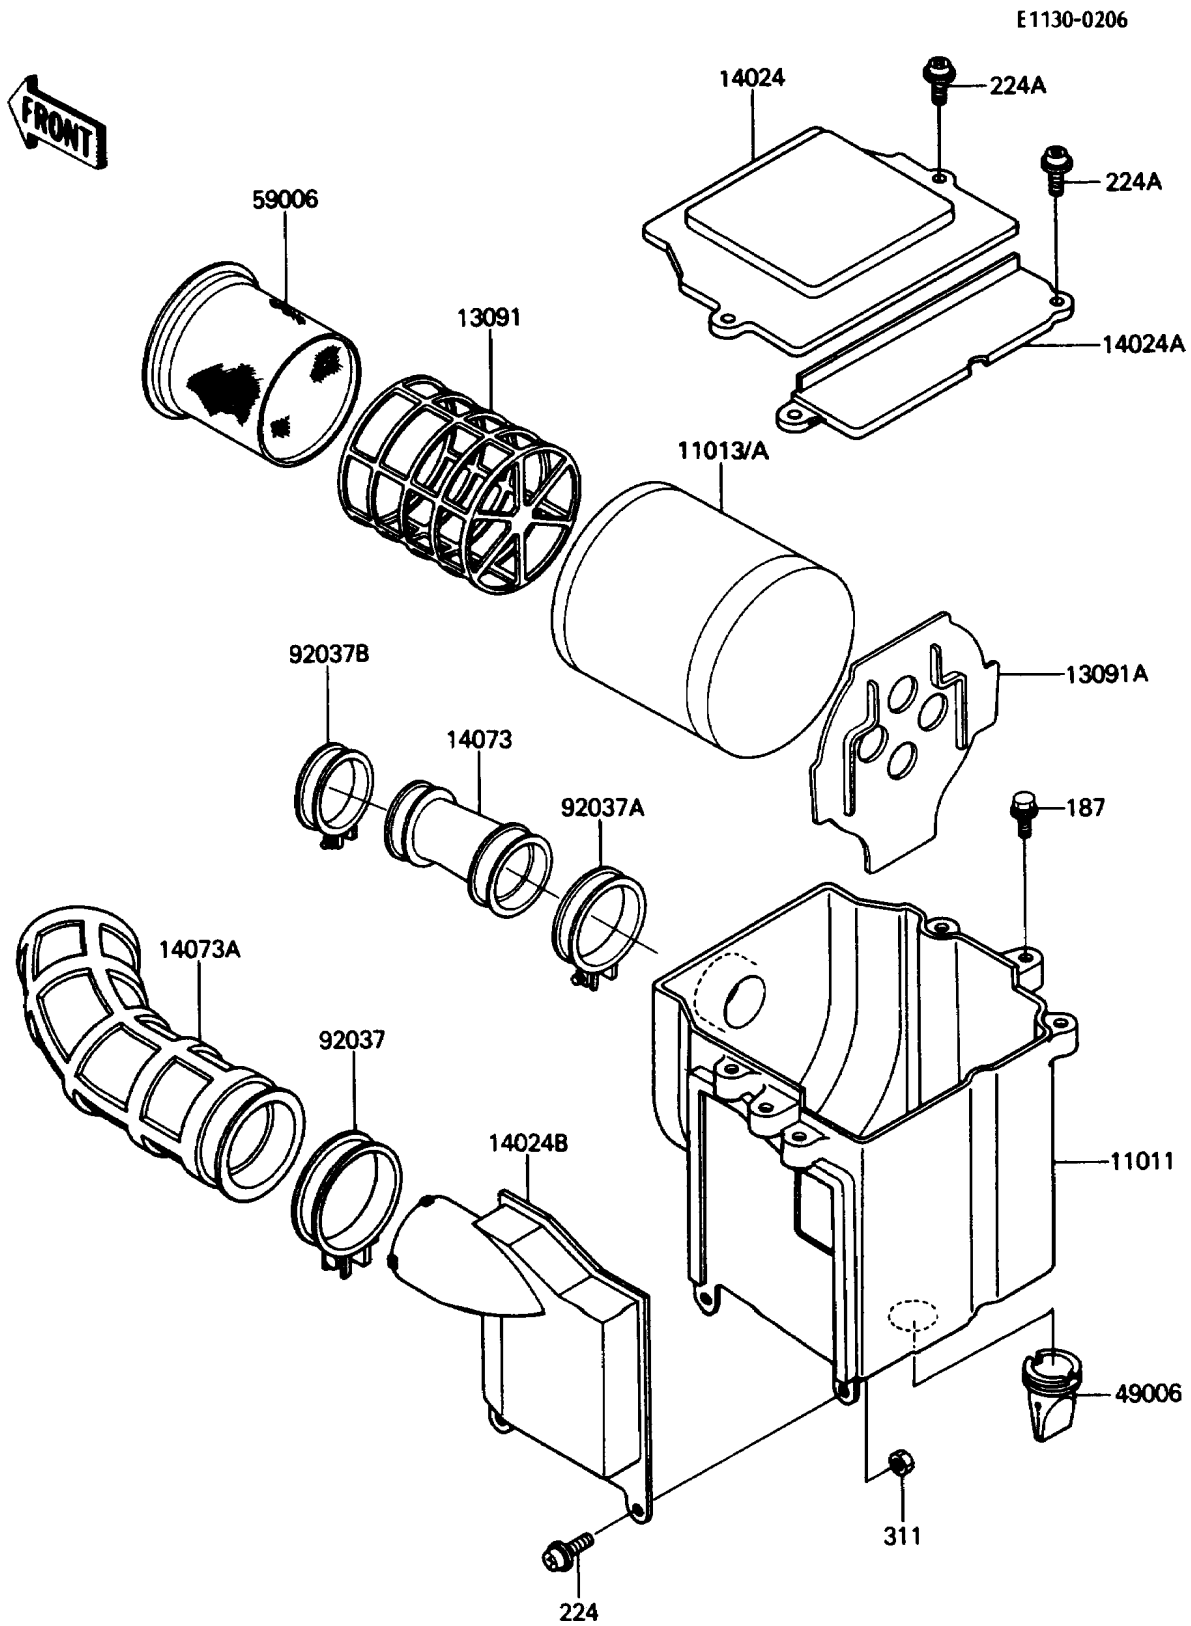

1986 Bayou 185 PARTS DIAGRAM

Air Cleaner

1986 Bayou 185 PARTS LIST

Air Cleaner

| ITEM NAME | PART NUMBER | QUANTITY |
|--------------------------------------|-------------|----------|
| CASE-AIR FILTER (Ref # 11011) | 11011-1211 | 1 |
| ELEMENT-AIR FILTER (Ref # 11013A) | 11013-1130 | 1 |
| HOLDER,ELEMENT (Ref # 13091) | 13091-1121 | 1 |
| HOLDER,ELEMENT (Ref # 13091A) | 13091-1125 | 1 |
| COVER,AIR FILTER,FR (Ref # 14024) | 14024-1147 | 1 |
| COVER,AIR FILTER,RR (Ref # 14024A) | 14024-1148 | 1 |
| COVER,AIR FILTER,SIDE (Ref # 14024B) | 14024-1149 | 1 |
| DUCT,CARBURETOR (Ref # 14073) | 14073-1206 | 1 |
| DUCT,INTAKE (Ref # 14073A) | 14073-1240 | 1 |
| BOOT,AIR FILTER (Ref # 49006) | 49006-1065 | 1 |
| ARRESTER-FLAME (Ref # 59006) | 59006-1051 | 1 |
| CLAMP (Ref # 92037) | 92037-1523 | 1 |
| CLAMP (Ref # 92037A) | 92037-177 | 1 |
| CLAMP,CONNECTOR (Ref # 92037B) | 92037-200 | 1 |
| BOLT-UPSET-WSP (Ref # 187) | 187B0616 | 2 |
| SCREW-PAN-WP-CROS (Ref # 224) | 224B0614 | 2 |
| SCREW-PAN-WP-CROS (Ref # 224A) | 224B0618 | 4 |
| NUT-HEX,6MM (Ref # 311) | 311B0600 | 2 |