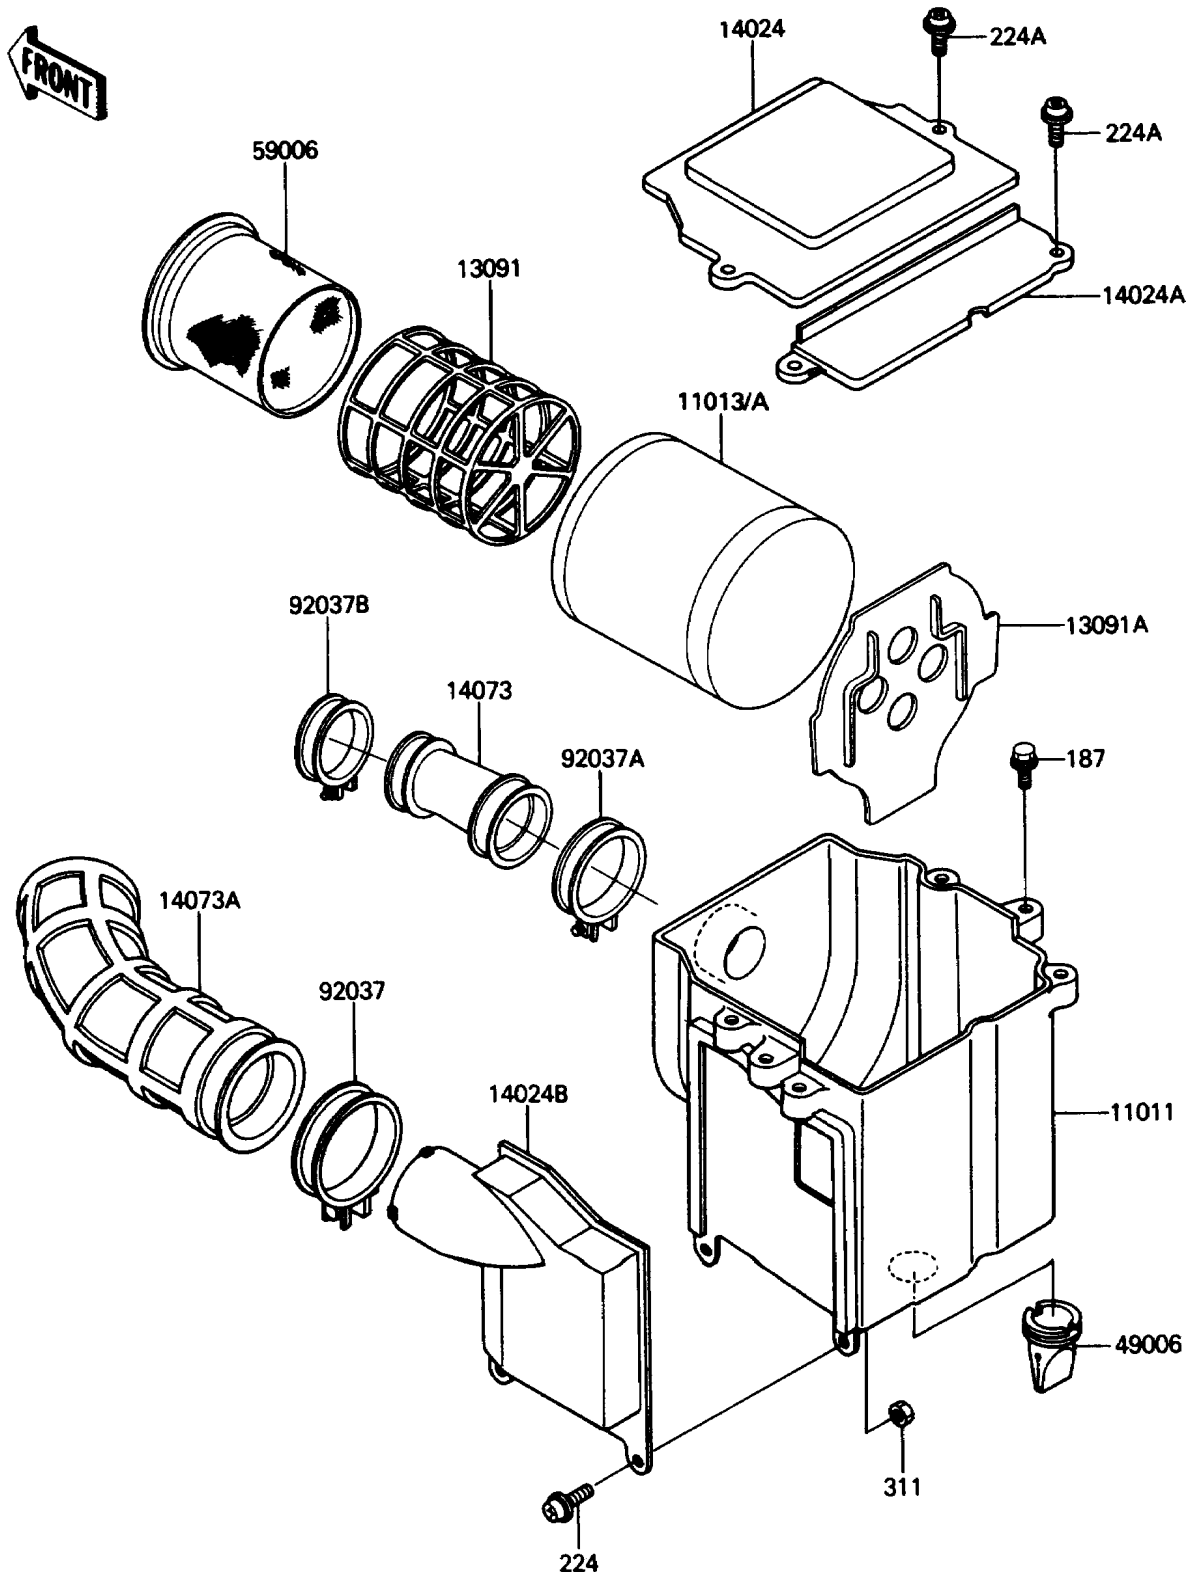

# 1988 Bayou 185 PARTS DIAGRAM

Air Cleaner

E1130-0206

# 1988 Bayou 185 PARTS LIST

## Air Cleaner

ITEM NAME	PART NUMBER	QUANTITY
CASE-AIR FILTER (Ref # 11011)	11011-1211	1
ELEMENT-AIR FILTER (Ref # 11013)	11013-1109	1
HOLDER,ELEMENT (Ref # 13091)	13091-1121	1
HOLDER,ELEMENT (Ref # 13091A)	13091-1125	1
COVER,AIR FILTER,FR (Ref # 14024)	14024-1147	1
COVER,AIR FILTER,RR (Ref # 14024A)	14024-1148	1
COVER,AIR FILTER,SIDE (Ref # 14024B)	14024-1149	1
DUCT,CARBURETOR (Ref # 14073)	14073-1206	1
DUCT,INTAKE (Ref # 14073A)	14073-1240	1
BOOT,AIR FILTER (Ref # 49006)	49006-1065	1
ARRESTER-FLAME (Ref # 59006)	59006-1051	1
CLAMP (Ref # 92037)	92037-1523	1
CLAMP (Ref # 92037A)	92037-177	1
CLAMP,CONNECTOR (Ref # 92037B)	92037-200	1
BOLT-UPSET-WSP (Ref # 187)	187B0616	2
SCREW-PAN-WP-CROS (Ref # 224)	224B0614	2
SCREW-PAN-WP-CROS (Ref # 224A)	224B0618	4
NUT-HEX,6MM (Ref # 311)	311B0600	2