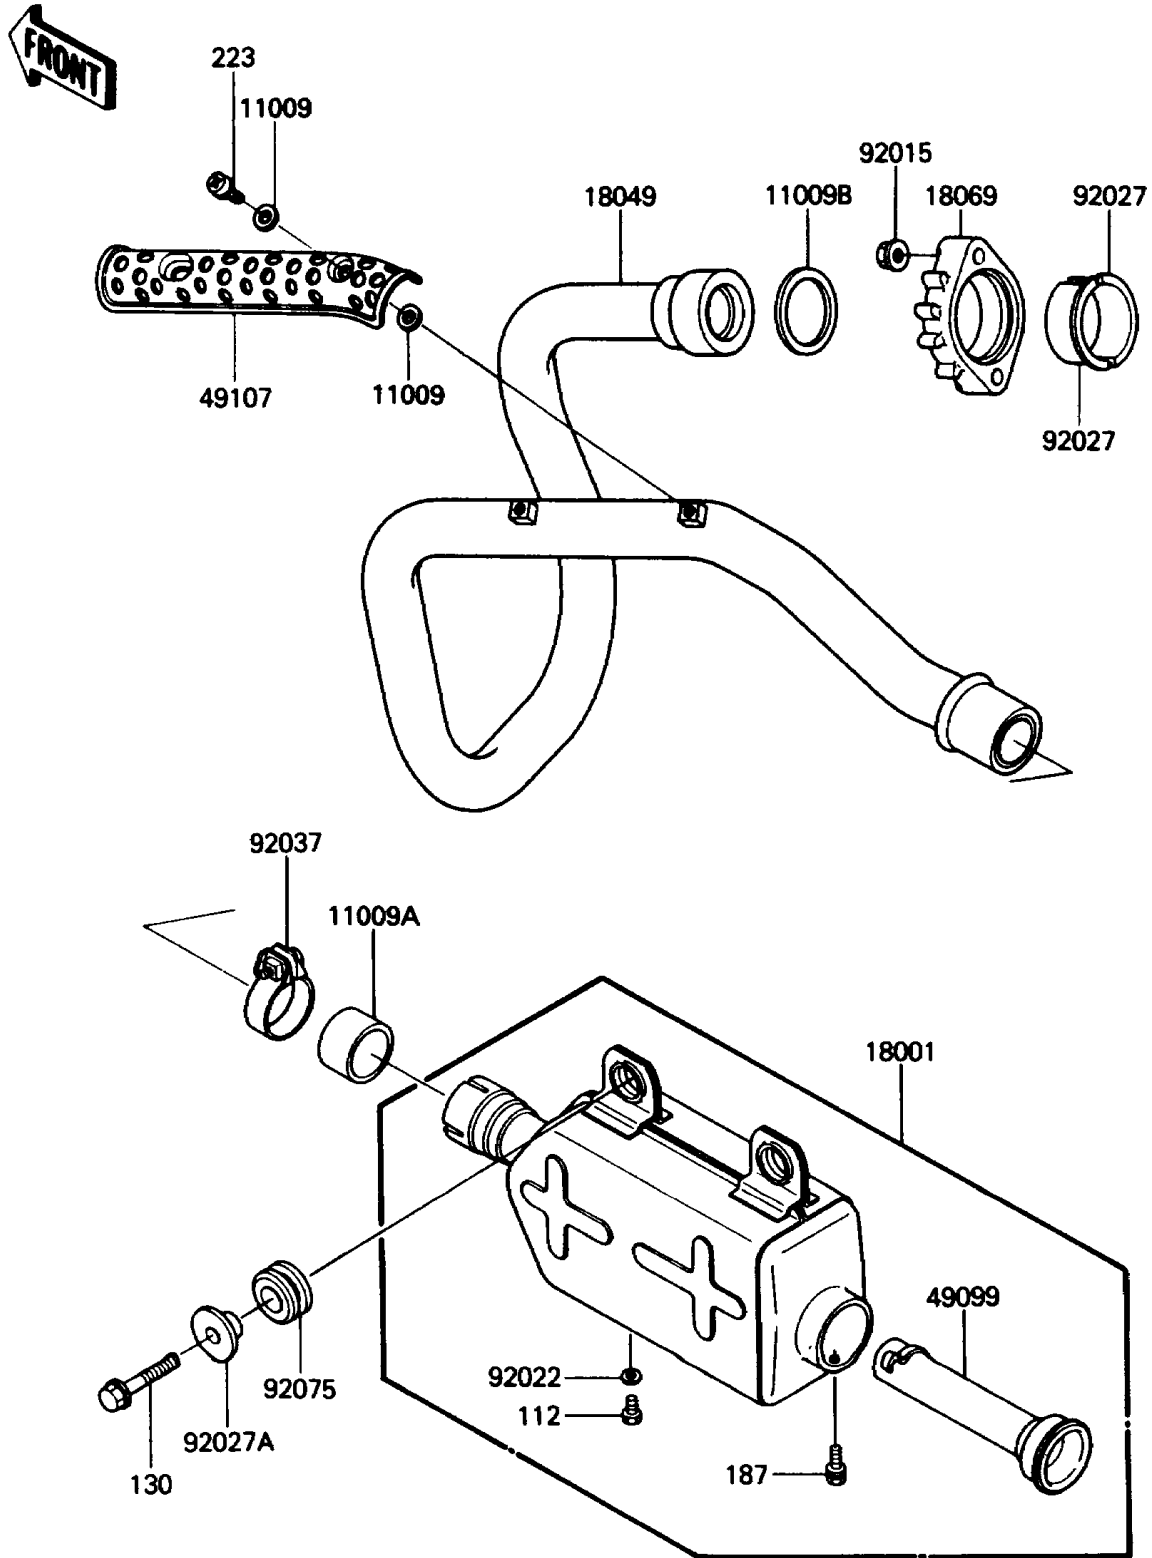

# 1986 Bayou 185 PARTS DIAGRAM

Muffler(s)

E1140-0247

# 1986 Bayou 185 PARTS LIST

## Muffler(s)

ITEM NAME	PART NUMBER	QUANTITY
GASKET,6.2X11.5X1.5 (Ref # 11009)	11009-1451	4
GASKET,EXHAUST PIPE CONNECTING (Ref # 11009A)	11009-1634	1
GASKET,EXHAUST PIPE HOLDER (Ref # 11009B)	18067-004	1
MUFFLER (Ref # 18001)	18001-1593	1
PIPE-EXHAUST (Ref # 18049)	18049-1432	1
HOLDER-EXHAUST PIPE (Ref # 18069)	18069-1078	1
BAFFLE-PIPE MUFFLER (Ref # 49099)	49099-1200	1
COVER-EXHAUST PIPE (Ref # 49107)	49107-1064	1
NUT,6MM (Ref # 92015)	92015-1365	2
WASHER,6.2X11X1 (Ref # 92022)	92022-304	1
COLLAR,L=14.5 (Ref # 92027)	92027-1142	2
COLLAR,MUFFLER (Ref # 92027A)	92027-1981	2
CLAMP,42MM,BLACK (Ref # 92037)	92037-1350	1
DAMPER,MUFFLER (Ref # 92075)	92075-1809	2
BOLT-UPSET (Ref # 112)	112B0608	1
BOLT-FLANGED,8X30 (Ref # 130)	130J0830	2
BOLT-UPSET-WSP (Ref # 187)	187B0612	1
SCREW-PAN-WS-CROS (Ref # 223)	223C0610	2