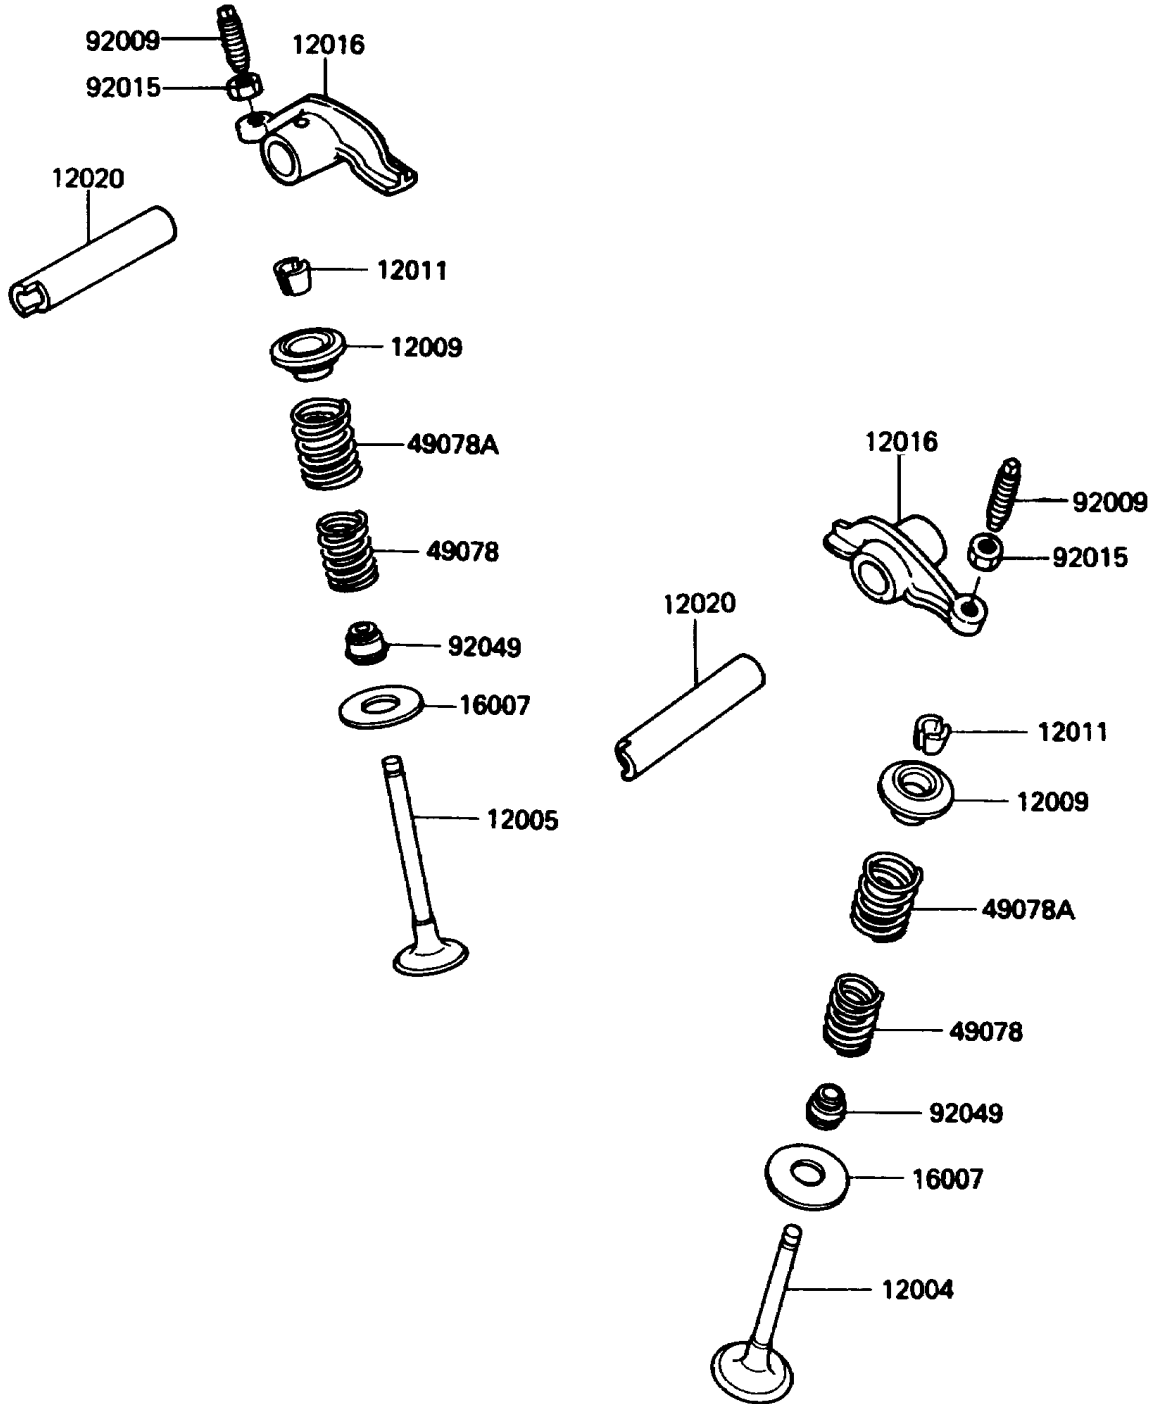

1986 Bayou 185 PARTS DIAGRAM

Valve(s)

E1210-0029

1986 Bayou 185 PARTS LIST

Valve(s)

ITEM NAME	PART NUMBER	QUANTITY
VALVE-INTAKE (Ref # 12004)	12004-1051	1
VALVE-EXHAUST (Ref # 12005)	12005-1051	1
RETAINER-VALVE SPRING (Ref # 12009)	12009-1001	2
COLLET (Ref # 12011)	12011-1003	4
ARM-ROCKER (Ref # 12016)	12016-1002	2
SHAFT-ROCKER (Ref # 12020)	12020-1053	2
SEAT-SPRING (Ref # 16007)	16007-1106	2
SPRING-ENGINE VALVE,INNER (Ref # 49078)	12007-1001	2
SPRING-ENGINE VALVE,OUTER (Ref # 49078A)	12007-1002	2
SCREW,6MM (Ref # 92009)	92009-1032	2
NUT,6MM (Ref # 92015)	92016-061	2
SEAL-OIL,RVC2-5.5X8.5X8.3 (Ref # 92049)	92049-1062	2