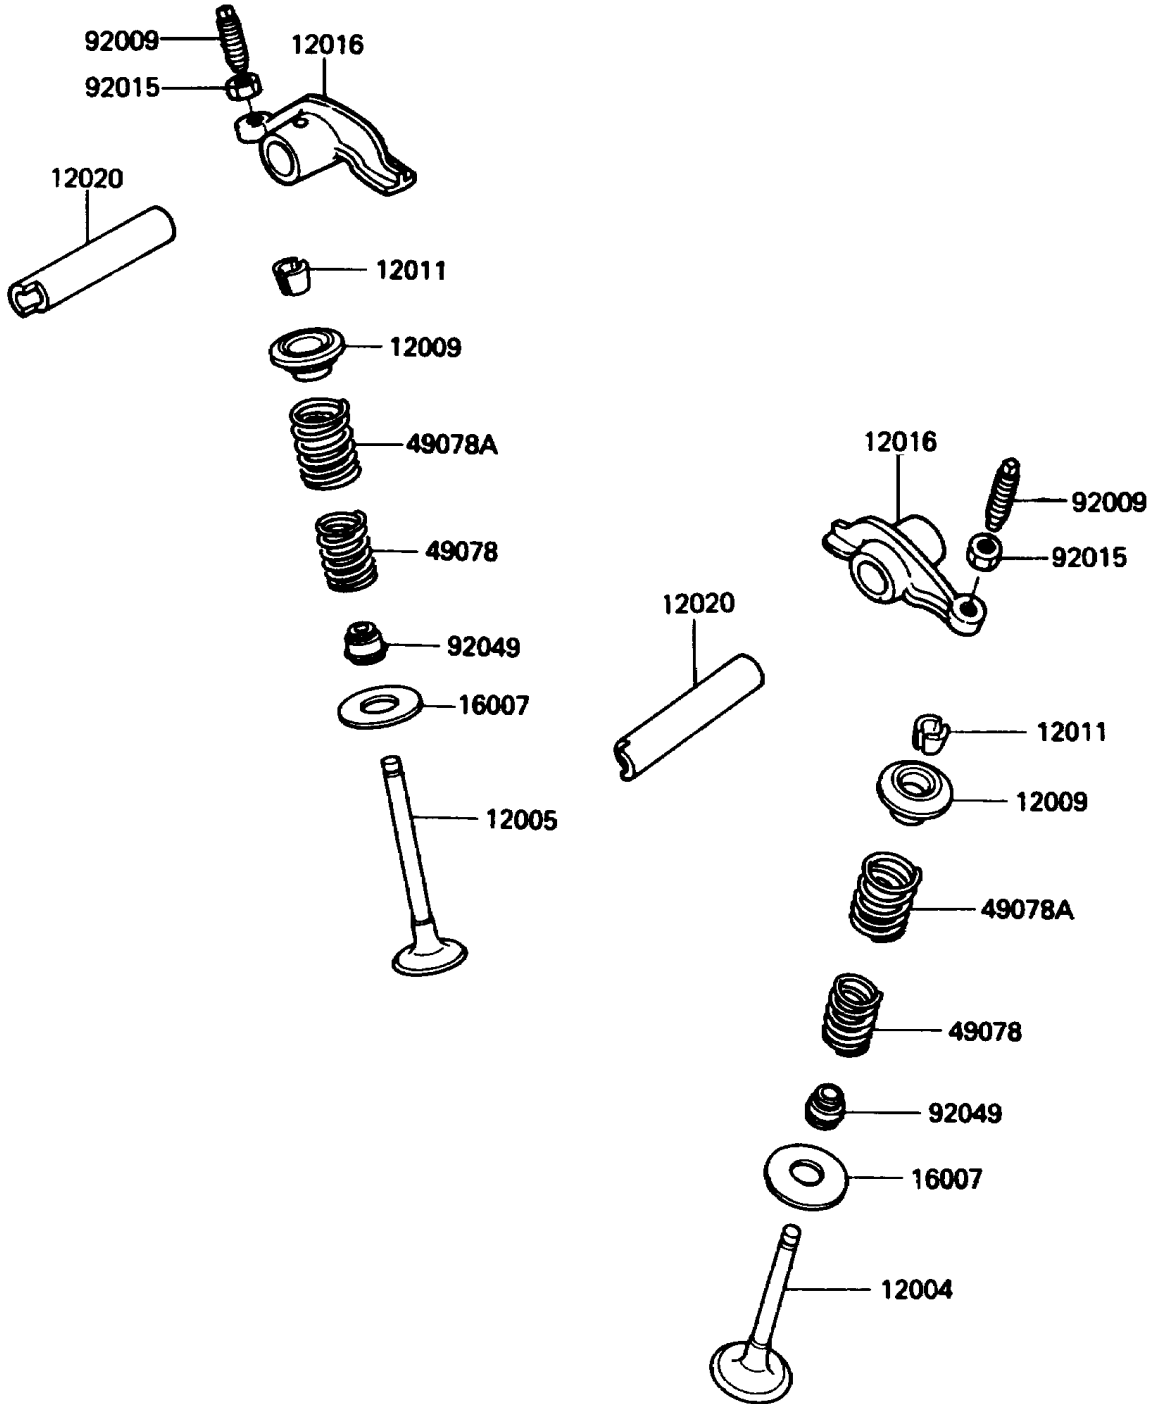

# 1986 Bayou 185 PARTS DIAGRAM

Valve(s)

E1210-0029

# 1986 Bayou 185 PARTS LIST

Valve(s)

ITEM NAME	PART NUMBER	QUANTITY
VALVE-INTAKE (Ref # 12004)	12004-1051	1
VALVE-EXHAUST (Ref # 12005)	12005-1051	1
RETAINER-VALVE SPRING (Ref # 12009)	12009-1001	2
COLLET (Ref # 12011)	12011-1003	4
ARM-ROCKER (Ref # 12016)	12016-1002	2
SHAFT-ROCKER (Ref # 12020)	12020-1053	2
SEAT-SPRING (Ref # 16007)	16007-1106	2
SPRING-ENGINE VALVE,INNER (Ref # 49078)	12007-1001	2
SPRING-ENGINE VALVE,OUTER (Ref # 49078A)	12007-1002	2
SCREW,6MM (Ref # 92009)	92009-1032	2
NUT,6MM (Ref # 92015)	92016-061	2
SEAL-OIL,RVC2-5.5X8.5X8.3 (Ref # 92049)	92049-1062	2