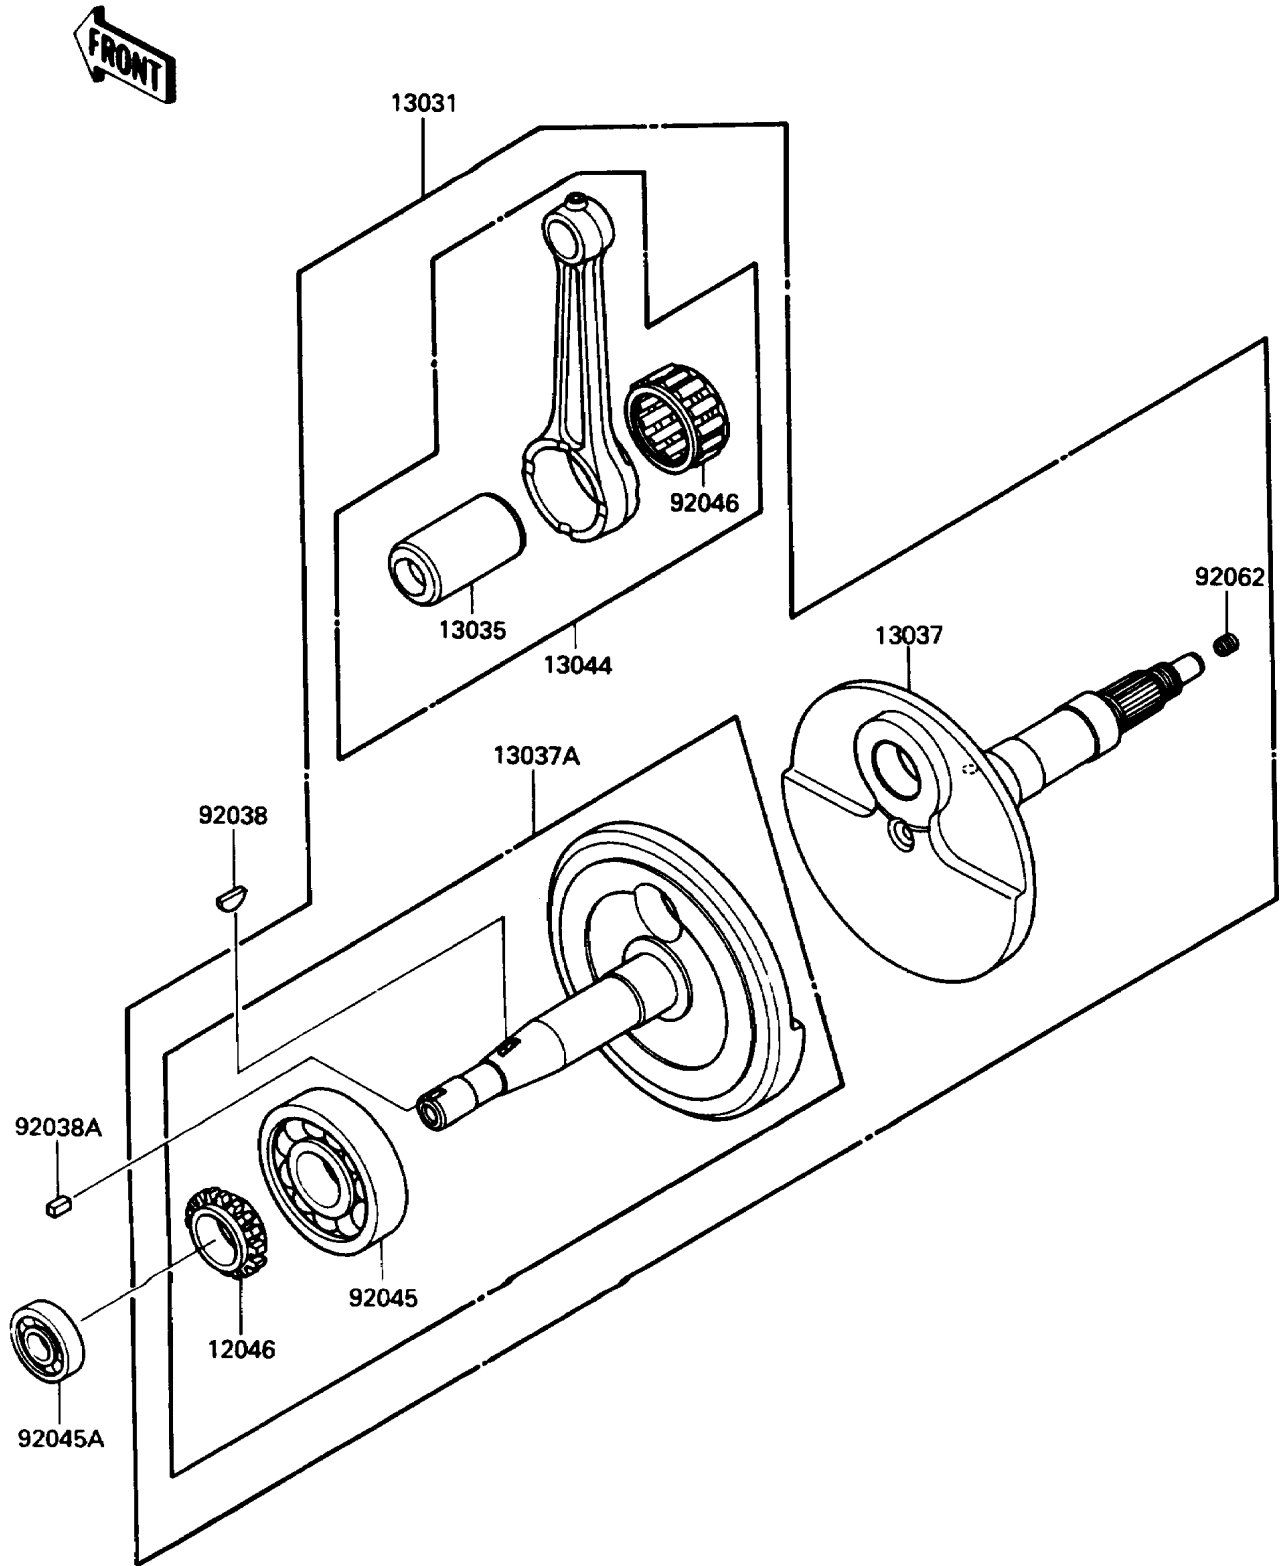

# 1986 Bayou 185 PARTS DIAGRAM

Crankshaft

E1321-0078

# 1986 Bayou 185 PARTS LIST

## Crankshaft

ITEM NAME	PART NUMBER	QUANTITY
SPROCKET,CAM CHAIN,19T (Ref # 12046)	12046-1058	1
CRANKSHAFT-COMP (Ref # 13031)	13031-1216	1
PIN-CRANK (Ref # 13035)	13035-1063	1
CRANKSHAFT,RH (Ref # 13037)	13037-1259	1
CRANKSHAFT,LH (Ref # 13037A)	13037-5044	1
SET-CONNECTING ROD (Ref # 13044)	13044-5054	1
KEY,WOODRUFF (Ref # 92038)	92038-001	1
KEY,SUNK (Ref # 92038A)	92038-1051	1
BEARING-BALL,6305JR2C3 (Ref # 92045)	92045-1120	1
BEARING-BALL,#6903C3 (Ref # 92045A)	92045-1131	1
BEARING-NEEDLE (Ref # 92046)	92046-1126	1
NOZZLE (Ref # 92062)	92062-1053	1