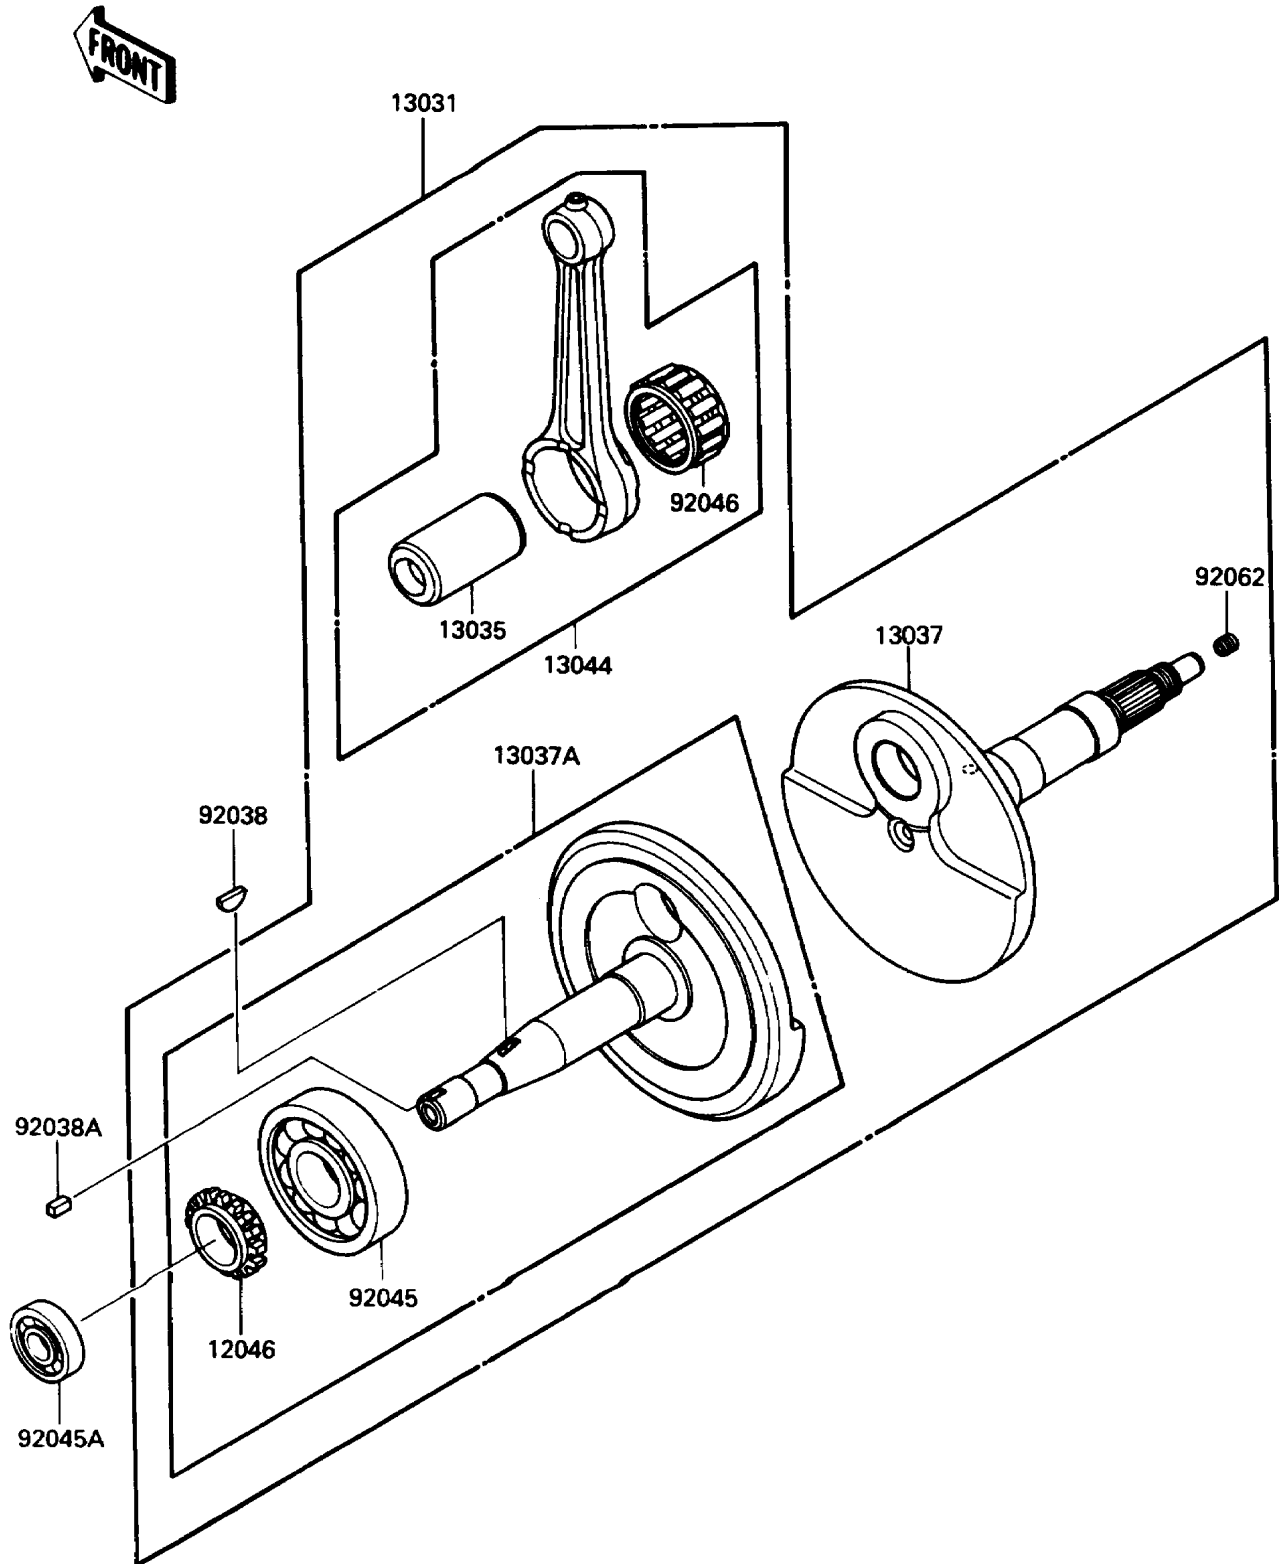

1987 Bayou 185 PARTS DIAGRAM

Crankshaft

E1321-0078

1987 Bayou 185 PARTS LIST

Crankshaft

ITEM NAME	PART NUMBER	QUANTITY
SPROCKET,CAM CHAIN,19T (Ref # 12046)	12046-1058	1
CRANKSHAFT-COMP (Ref # 13031)	13031-1216	1
PIN-CRANK (Ref # 13035)	13035-1063	1
CRANKSHAFT,RH (Ref # 13037)	13037-1259	1
CRANKSHAFT,LH (Ref # 13037A)	13037-5044	1
SET-CONNECTING ROD (Ref # 13044)	13044-5054	1
KEY,WOODRUFF (Ref # 92038)	92038-001	1
KEY,SUNK (Ref # 92038A)	92038-1051	1
BEARING-BALL,6305JR2C3 (Ref # 92045)	92045-1120	1
BEARING-BALL,#6903C3 (Ref # 92045A)	92045-1131	1
BEARING-NEEDLE (Ref # 92046)	92046-1126	1
NOZZLE (Ref # 92062)	92062-1053	1