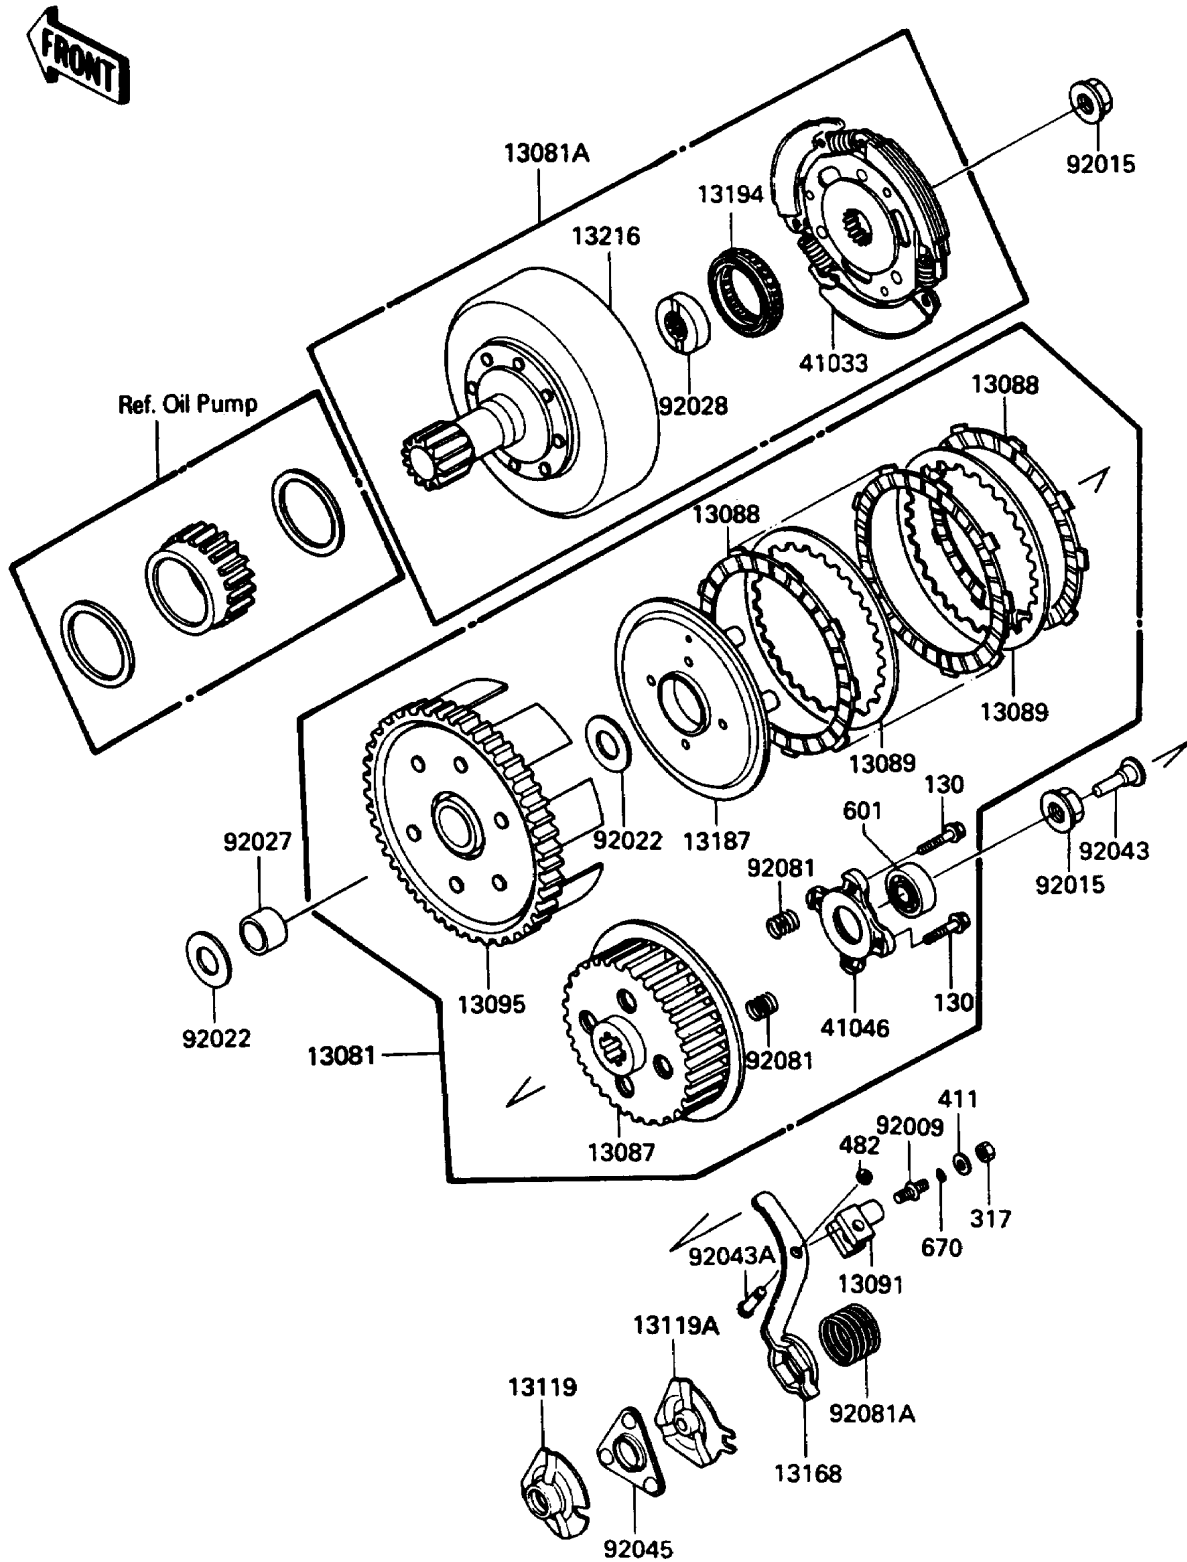

# 1986 Bayou 185 PARTS DIAGRAM

Clutch

E1350-0112

# 1986 Bayou 185 PARTS LIST

## Clutch

ITEM NAME	PART NUMBER	QUANTITY
CLUTCH-ASSY (Ref # 13081)	13081-1205	1
CLUTCH-ASSY,FR,ENGINE (Ref # 13081A)	13081-1209	1
HUB-CLUTCH (Ref # 13087)	13087-1054	1
PLATE-FRICTION,ID=91 (Ref # 13088)	13088-1016	5
PLATE-CLUTCH (Ref # 13089)	13089-1012	4
HOLDER,CLUTCH RELEASE (Ref # 13091)	13091-1341	1
HOUSING-COMP-CLUTCH (Ref # 13095)	13095-1134	1
CAM-RELEASE (Ref # 13119)	13119-1054	1
CAM-RELEASE (Ref # 13119A)	13119-1060	1
LEVER,CLUTCH RELEASE (Ref # 13168)	13168-1223	1
PLATE-CLUTCH OPERATING (Ref # 13187)	13187-1051	1
CLUTCH-ONEWAY (Ref # 13194)	13194-1055	1
GEAR-COMP,CLUTCH (Ref # 13216)	13216-1055	1
HUB-ASSY,CLUTCH (Ref # 41033)	41033-1567	1
HOUSING-BEARING (Ref # 41046)	41046-1055	1
SCREW,CLUTCH RELEASE (Ref # 92009)	92009-1303	1
NUT,16MM (Ref # 92015)	92015-1465	2
WASHER,20.5X34X1.4 (Ref # 92022)	92022-168	2
COLLAR,20X25X21 (Ref # 92027)	92027-1798	1
BUSHING,CLUTCH (Ref # 92028)	92028-1292	1
PIN,CLUTCH (Ref # 92043)	92043-1229	1
PIN,CLUTCH RELEASE (Ref # 92043A)	92043-1230	1
BEARING-BALL,CLUTCH RELEASE (Ref # 92045)	92045-1117	1
SPRING,CLUTCH (Ref # 92081)	92081-1680	4
SPRING (Ref # 92081A)	92081-1681	1
BOLT-FLANGED,6X20 (Ref # 130)	130P0620	4
NUT-HEX-SMALL,8MM (Ref # 317)	317B0800	1
WASHER-PLAIN,8MM (Ref # 411)	411B0800	1
CIRCLIP-TYPE-E,6MM (Ref # 482)	482J6000	1

## Clutch

ITEM NAME	PART NUMBER	QUANTITY
BEARING-BALL,#6201C3 (Ref # 601)	601B6201	1
O RING,8MM (Ref # 670)	670B1508	1