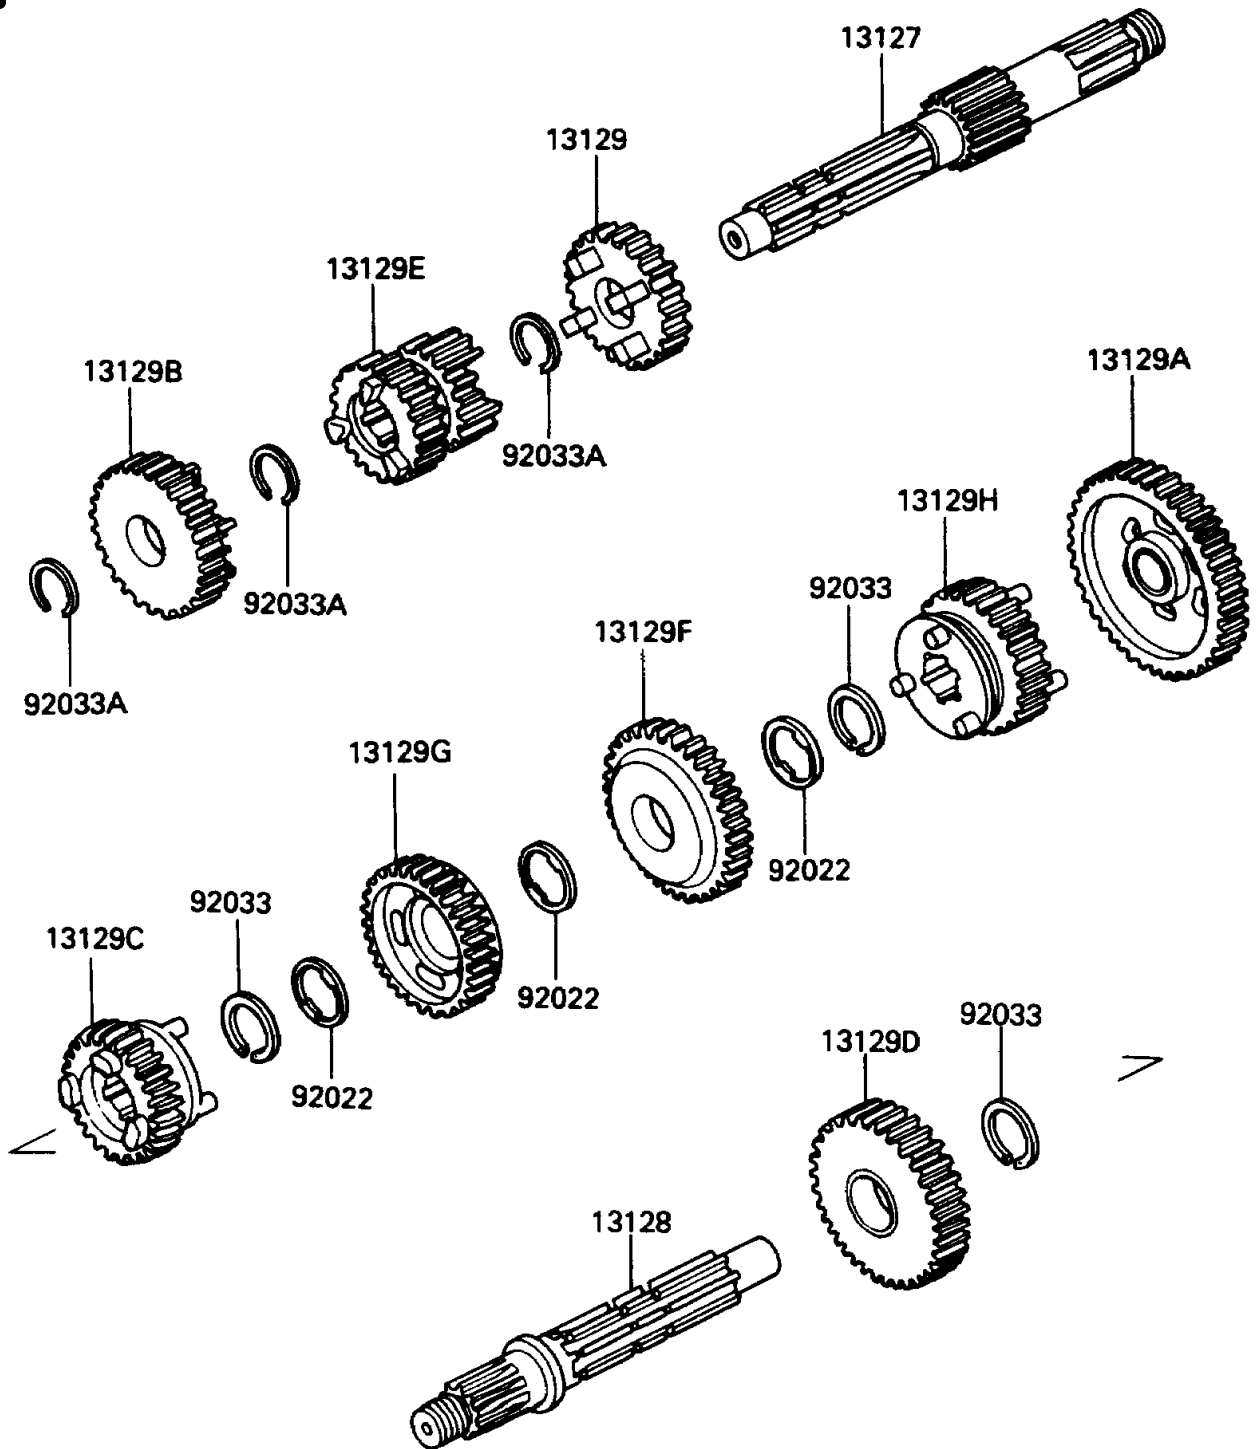

1987 Bayou 185 PARTS DIAGRAM

Transmission

E1361-0155

1987 Bayou 185 PARTS LIST

Transmission

ITEM NAME	PART NUMBER	QUANTITY
SHAFT-TRANSMISSION INPUT,13T (Ref # 13127)	13127-1109	1
SHAFT-TRANSMISSION OUTPUT (Ref # 13128)	13128-1122	1
GEAR,INPUT 4TH,26T (Ref # 13129)	13129-1541	1
GEAR,OUTPUT LOW,40T (Ref # 13129A)	13129-1543	1
GEAR,INPUT TOP,28T (Ref # 13129B)	13129-1674	1
GEAR,OUTPUT TOP,26T (Ref # 13129C)	13129-1690	1
GEAR-REVERSE,33T (Ref # 13129D)	13129-1691	1
GEAR,INPUT 2ND&3RD,22T&18T (Ref # 13129E)	13129-1696	1
GEAR,OUTPUT 2ND,36T (Ref # 13129F)	13129-1697	1
GEAR,OUTPUT 3RD,31T (Ref # 13129G)	13129-1698	1
GEAR,OUTPUT 4TH,28T (Ref # 13129H)	13129-1699	1
WASHER,22.3X27X0.5 (Ref # 92022)	92022-198	3
RING-SNAP,20X25.5X1.2 (Ref # 92033)	92033-025	3
RING-SNAP (Ref # 92033A)	92033-028	3