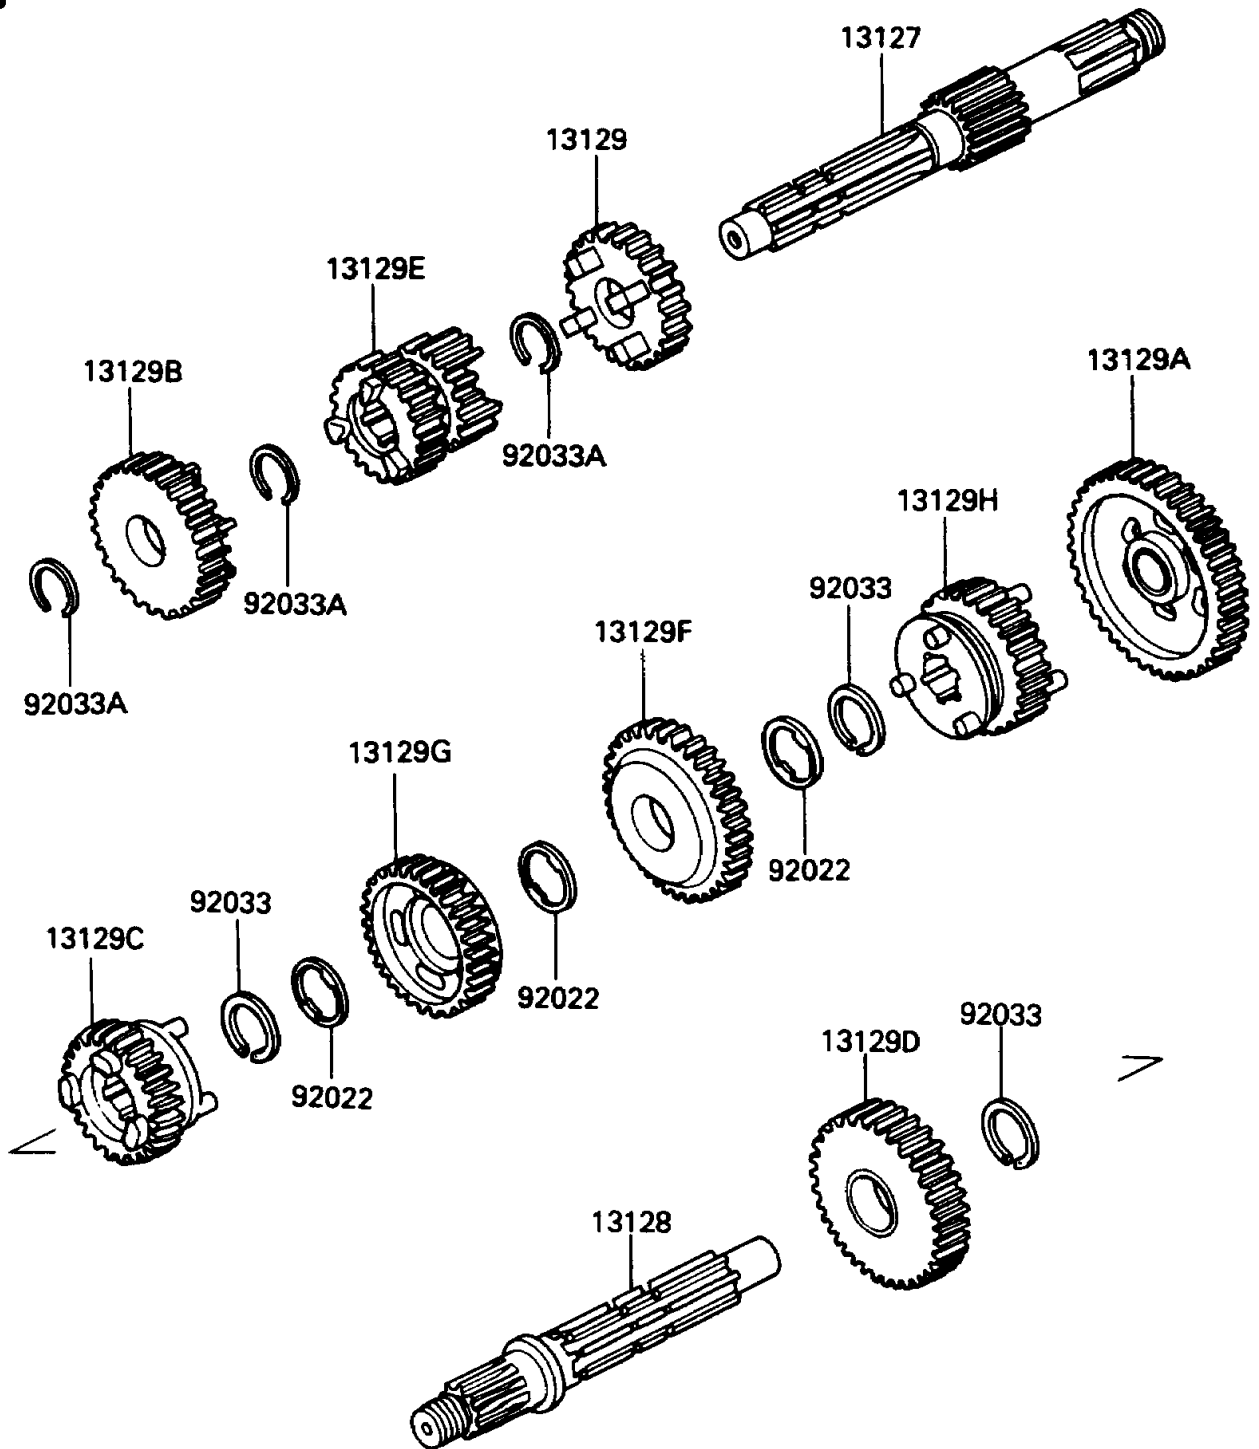

1988 Bayou 185 PARTS DIAGRAM

Transmission

E1361-0155

1988 Bayou 185 PARTS LIST

Transmission

ITEM NAME	PART NUMBER	QUANTITY
SHAFT-TRANSMISSION INPUT,13T (Ref # 13127)	13127-1109	1
SHAFT-TRANSMISSION OUTPUT (Ref # 13128)	13128-1122	1
GEAR,INPUT 4TH,26T (Ref # 13129)	13129-1541	1
GEAR,OUTPUT LOW,40T (Ref # 13129A)	13129-1543	1
GEAR,INPUT TOP,28T (Ref # 13129B)	13129-1674	1
GEAR,OUTPUT TOP,26T (Ref # 13129C)	13129-1690	1
GEAR-REVERSE,33T (Ref # 13129D)	13129-1691	1
GEAR,INPUT 2ND&3RD,22T&18T (Ref # 13129E)	13129-1696	1
GEAR,OUTPUT 2ND,36T (Ref # 13129F)	13129-1697	1
GEAR,OUTPUT 3RD,31T (Ref # 13129G)	13129-1698	1
GEAR,OUTPUT 4TH,28T (Ref # 13129H)	13129-1699	1
WASHER,22.3X27X0.5 (Ref # 92022)	92022-198	3
RING-SNAP,20X25.5X1.2 (Ref # 92033)	92033-025	3
RING-SNAP (Ref # 92033A)	92033-028	3