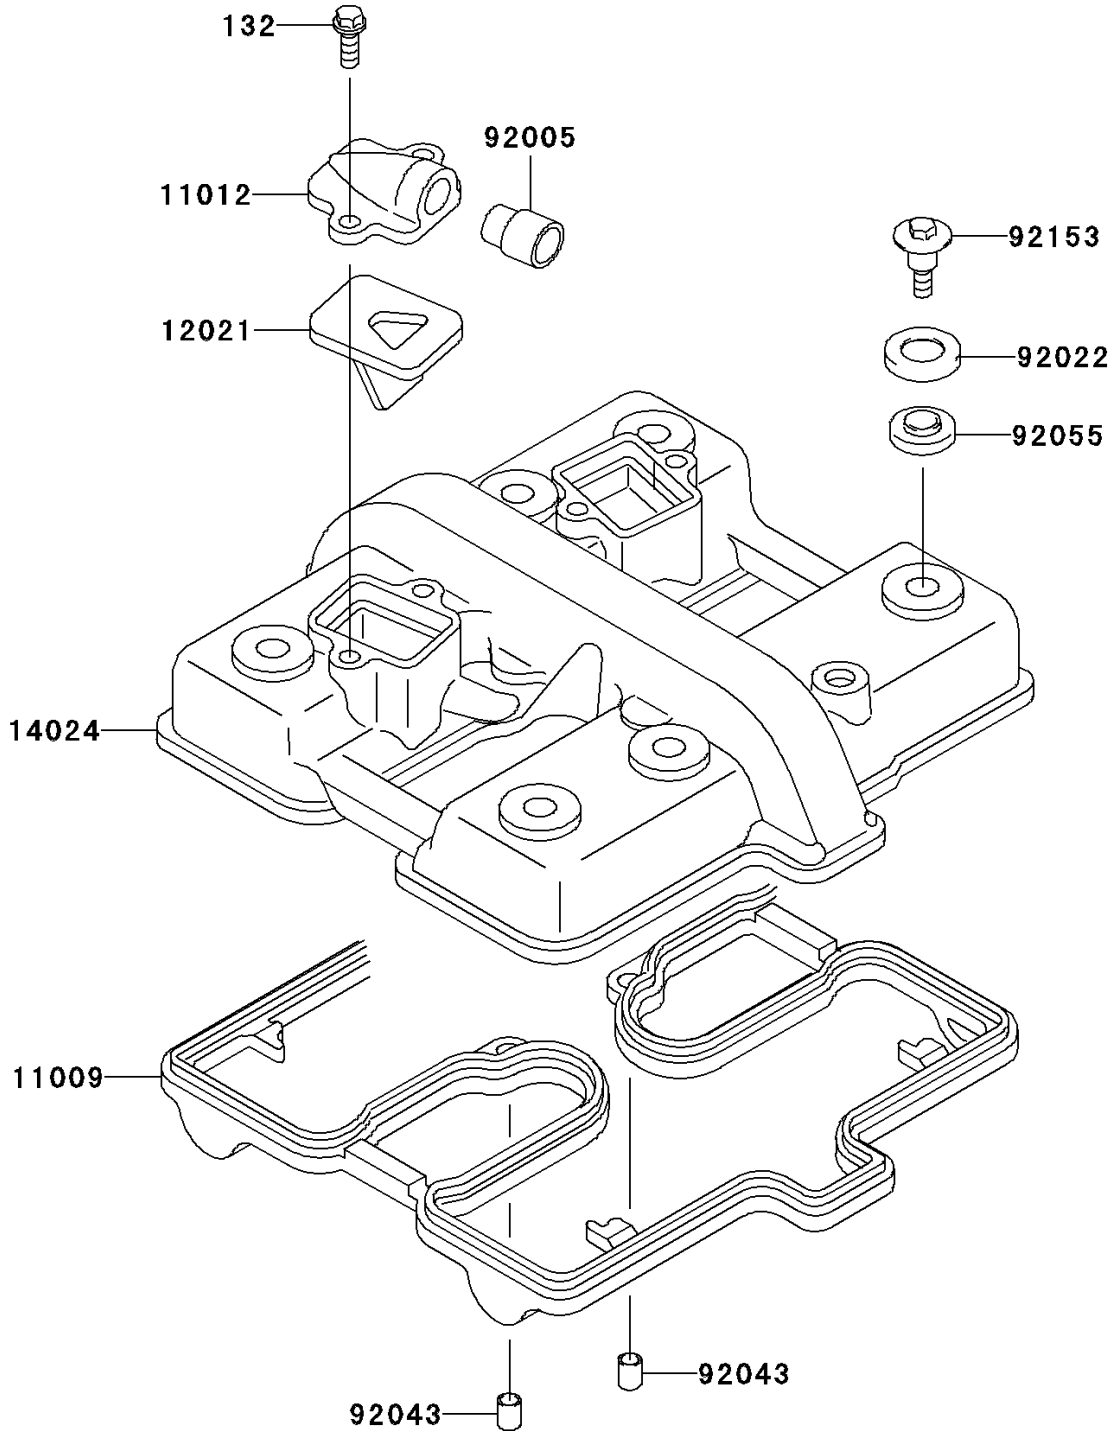

# 2007 Ninja® 500R PARTS DIAGRAM

Cylinder Head Cover

E1112

## 2007 Ninja® 500R PARTS LIST

### Cylinder Head Cover

ITEM NAME	PART NUMBER	QUANTITY
BOLT-FLANGED-SMALL,6X16 (Ref # 132)	132BB0616	4
GASKET,CYLINDER HEAD COVER (Ref # 11009)	11009-1483	1
CAP,REED VALVE (Ref # 11012)	11012-1310	2
VALVE-ASSY-REED (Ref # 12021)	12021-1026	2
COVER,CYLINDER HEAD (Ref # 14024)	14024-1397	1
FITTING,REED VALVE (Ref # 92005)	92005-1006	2
WASHER,HEAD COVER BOLT (Ref # 92022)	92022-1487	6
PIN,DOWEL,8X10 (Ref # 92043)	92043-1302	2
RING-O,HEAD COVER BOLT (Ref # 92055)	92055-1225	6
BOLT,HEAD COVER (Ref # 92153)	92153-0793	6