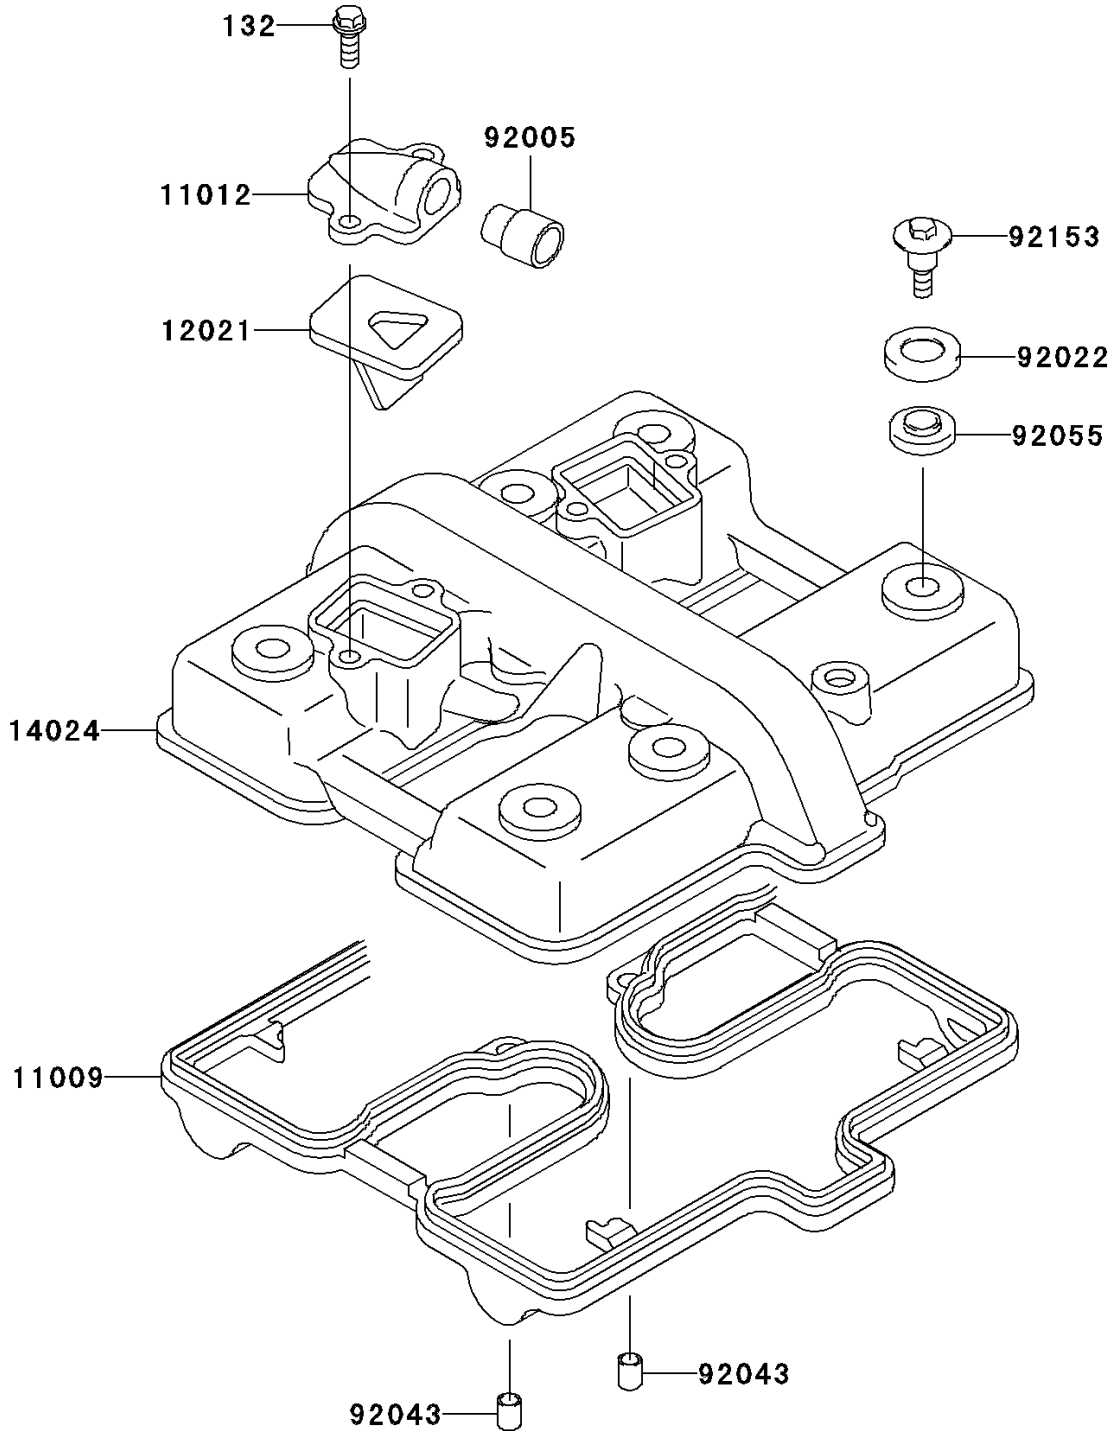

2009 Ninja® 500R PARTS DIAGRAM

Cylinder Head Cover

E1112

2009 Ninja® 500R PARTS LIST

Cylinder Head Cover

ITEM NAME	PART NUMBER	QUANTITY
BOLT-FLANGED-SMALL,6X16 (Ref # 132)	132BB0616	4
GASKET,CYLINDER HEAD COVER (Ref # 11009)	11009-1483	1
CAP,REED VALVE (Ref # 11012)	11012-1310	2
VALVE-ASSY-REED (Ref # 12021)	12021-1026	2
COVER,CYLINDER HEAD (Ref # 14024)	14024-1397	1
FITTING,REED VALVE (Ref # 92005)	92005-1006	2
WASHER,HEAD COVER BOLT (Ref # 92022)	92022-1487	6
PIN,DOWEL,8X10 (Ref # 92043)	92043-1302	2
RING-O,HEAD COVER BOLT (Ref # 92055)	92055-1225	6
BOLT,HEAD COVER (Ref # 92153)	92153-0793	6