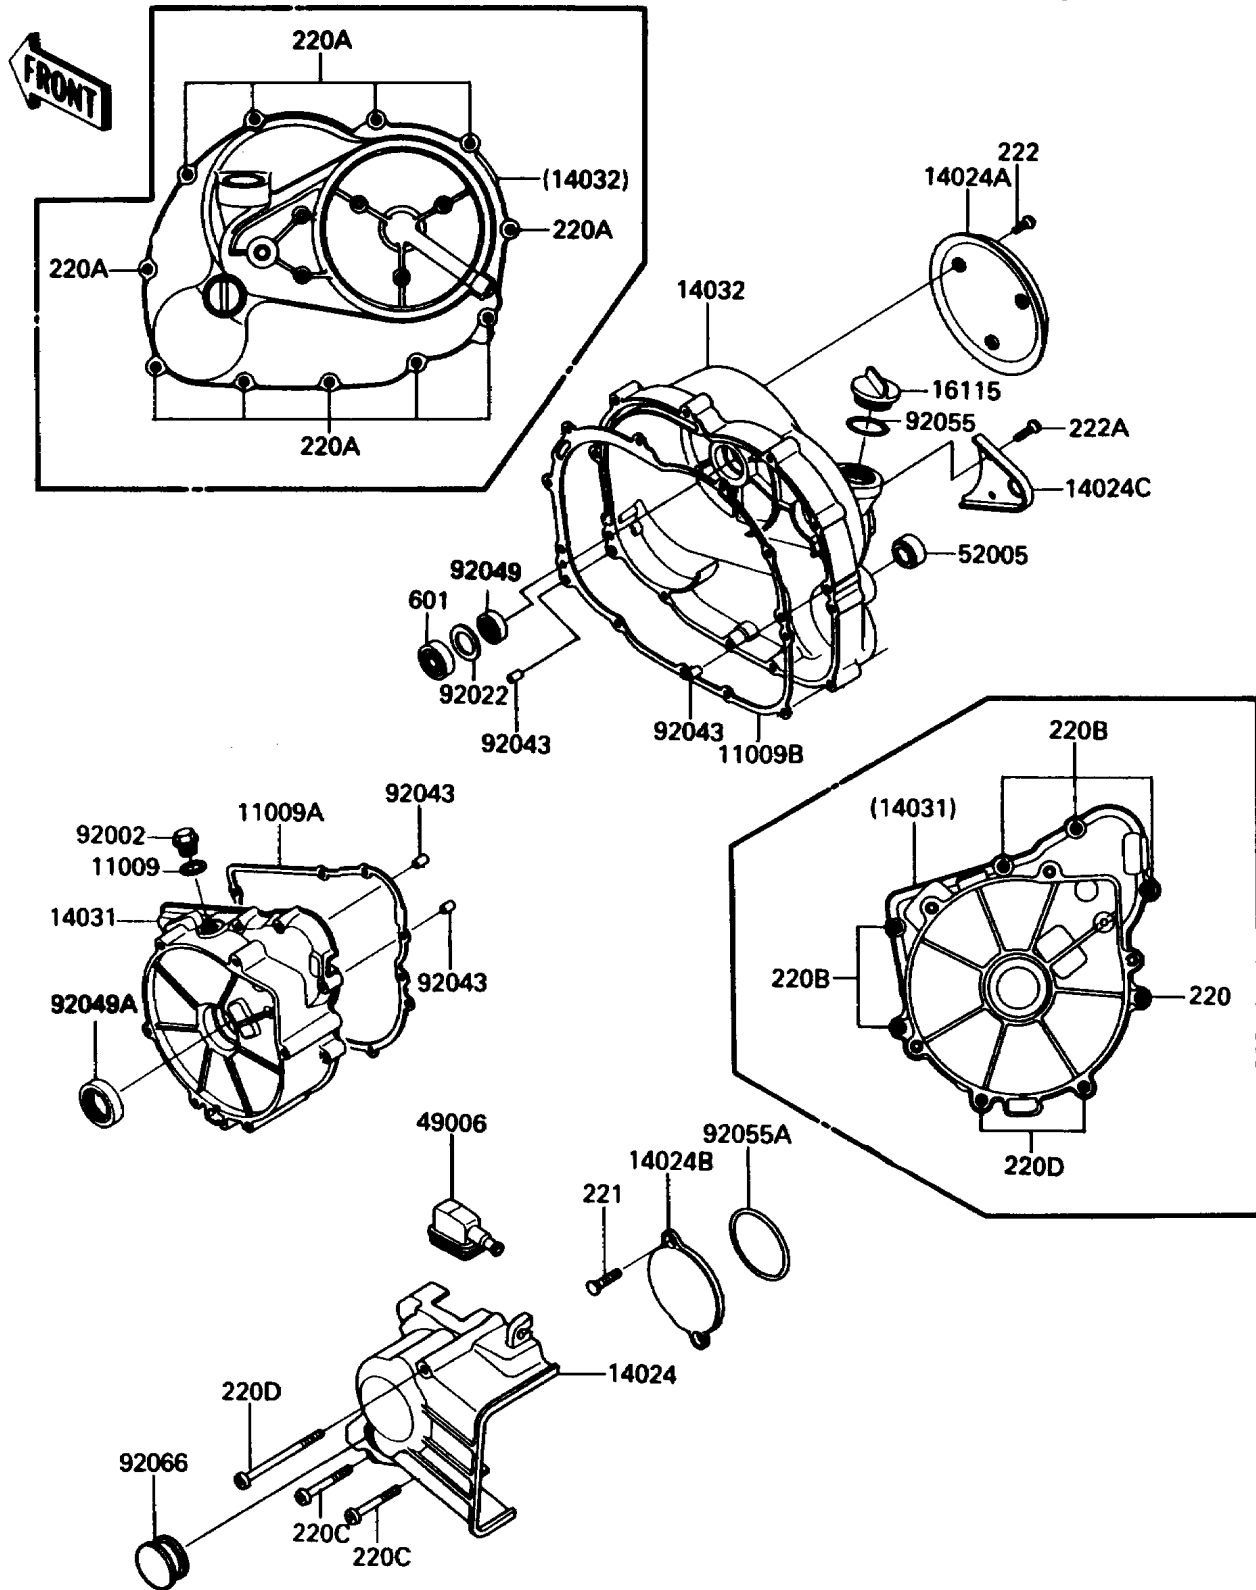

1986 Bayou 185 PARTS DIAGRAM

Engine Cover(s)

E1431-0180

1986 Bayou 185 PARTS LIST

Engine Cover(s)

ITEM NAME	PART NUMBER	QUANTITY
GASKET,14.3X20X1 (Ref # 11009)	11009-1238	1
GASKET,GENERATOR COVER (Ref # 11009A)	11009-1393	1
GASKET,CLUTCH COVER (Ref # 11009B)	11009-1395	1
COVER,GEAR CASE (Ref # 14024)	14024-1241	1
COVER (Ref # 14024A)	14025-1807	1
COVER (Ref # 14024B)	14025-1813	1
COVER (Ref # 14024C)	14025-1838	1
COVER-GENERATOR (Ref # 14031)	14031-1173	1
COVER-CLUTCH (Ref # 14032)	14032-1158	1
CAP-OIL FILLER (Ref # 16115)	16115-1009	1
BOOT (Ref # 49006)	49006-1183	1
GAUGE,OIL LEVEL (Ref # 52005)	52005-1009	1
BOLT,14X10 (Ref # 92002)	92002-1513	1
WASHER,21X31.5X1.0 (Ref # 92022)	92022-1624	1
PIN,DOWEL,6.3X8X14 (Ref # 92043)	92042-007	4
SEAL-OIL (Ref # 92049)	92049-1191	1
SEAL-OIL,TC25356 (Ref # 92049A)	92049-1317	1
RING-O,31.5X2.6 (Ref # 92055)	92055-049	1
RING-O,55MM (Ref # 92055A)	92055-1120	1
PLUG (Ref # 92066)	92066-1231	1
SCREW-PAN-CROS,6X25,BLACK (Ref # 220)	220C0625	1
SCREW-PAN-CROS,6X30,BLACK (Ref # 220A)	220C0630	11
SCREW-PAN-CROS,6X35,BLACK (Ref # 220B)	220C0635	5
SCREW-PAN-CROS (Ref # 220C)	220C0650	2
SCREW-PAN-CROS,6X70 (Ref # 220D)	220C0670	3
SCREW-CSK-CROS,6X18 (Ref # 221)	221B0618	2
SCREW-CSK-RD-CROS (Ref # 222)	222C0510	3
SCREW-CSK-RD-CROS (Ref # 222A)	222C0518	2
BEARING-BALL,#6201C3 (Ref # 601)	601B6201	1