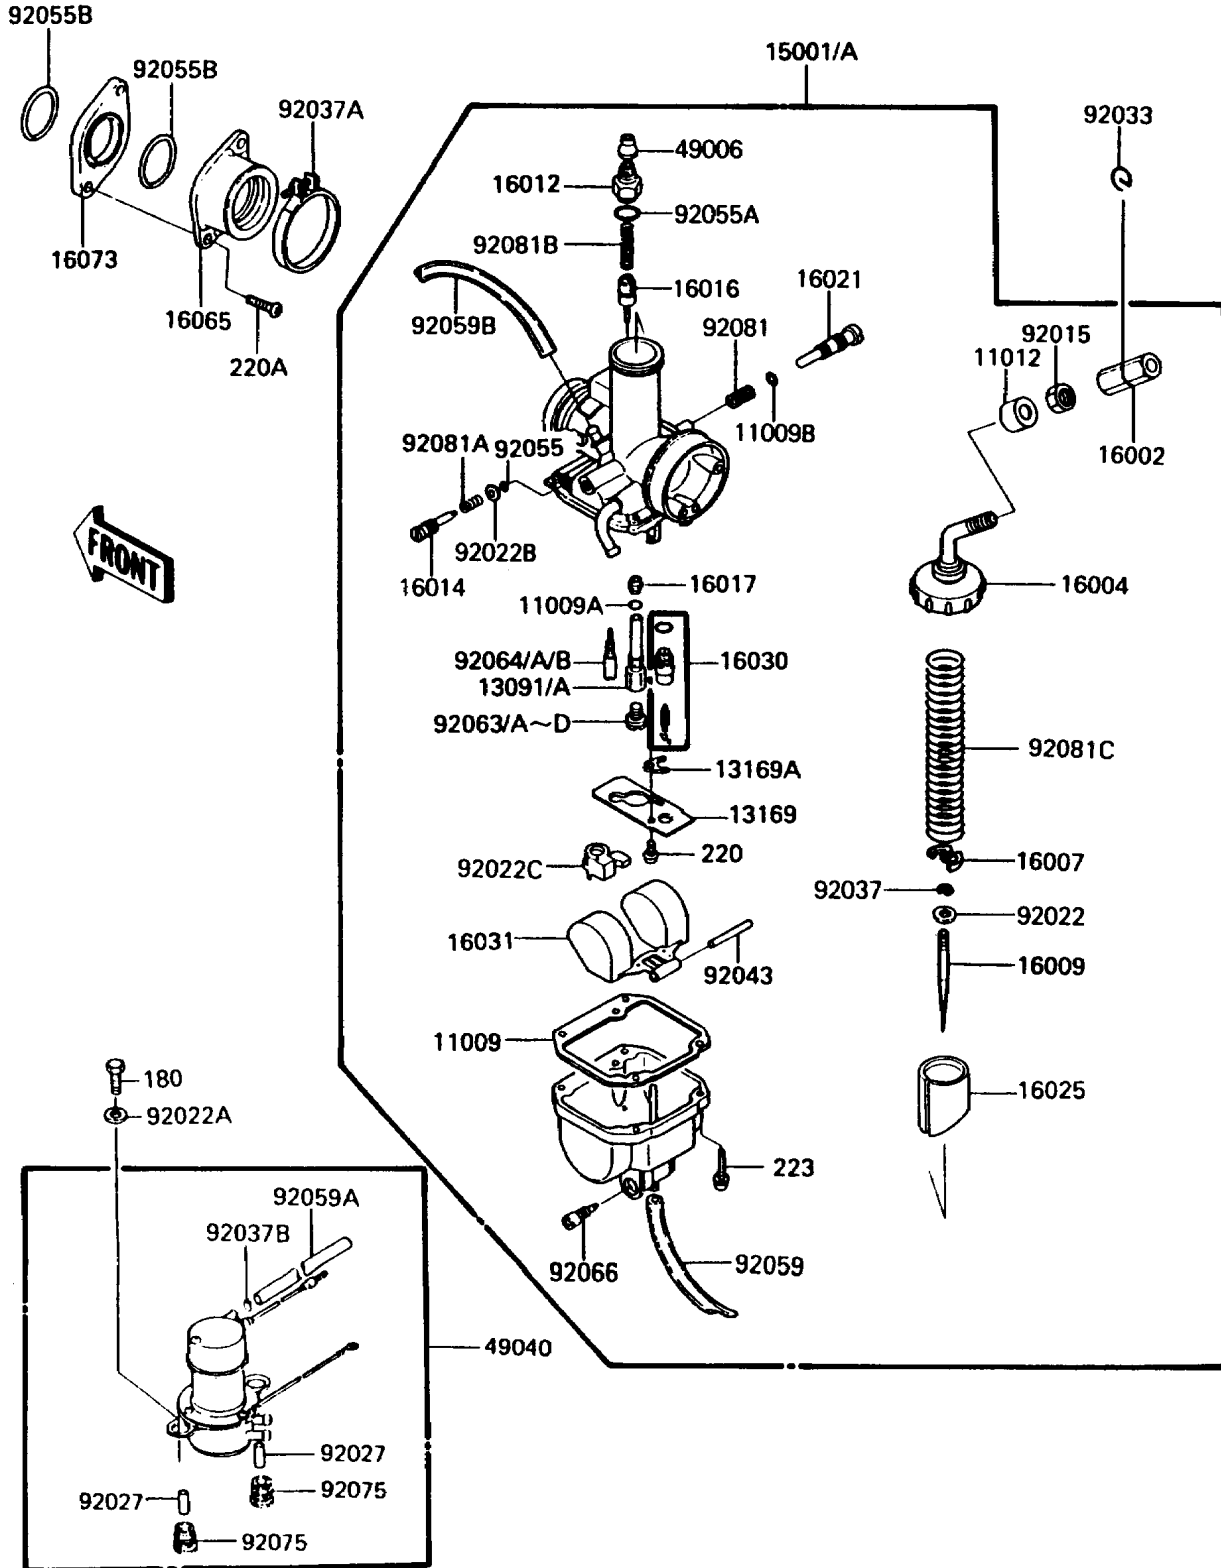

# 1986 Bayou 185 PARTS DIAGRAM

Carburetor

E1611-0185

## Carburetor

ITEM NAME	PART NUMBER	QUANTITY
COLLAR,6X22 (Ref # 92027)	92027-1581	2
RING-SNAP (Ref # 92033)	92036-018	1
CLAMP,E-TYPE (Ref # 92037)	16008-010	1
CLAMP (Ref # 92037A)	92037-1326	1
CLAMP,FUEL TUBE (Ref # 92037B)	92037-1395	2
PIN,FLOAT (Ref # 92043)	16032-003	1
RING-O,ADJUST SCREW (Ref # 92055)	92055-1078	1
RING-O,STARTER PLUNGER (Ref # 92055A)	92055-1242	1
RING-O,32MM (Ref # 92055B)	92055-1256	2
TUBE,3X5X400 (Ref # 92059)	92059-1490	1
TUBE,4.5X8.5X400 (Ref # 92059A)	92059-1586	1
TUBE,5X8X430 (Ref # 92059B)	92059-1594	1
JET-MAIN,#105R (Ref # 92063)	92063-072	1
JET-MAIN,#107.5R (Ref # 92063A)	92063-073	1
JET-MAIN,#110R (Ref # 92063B)	92063-074	1
JET-MAIN,#112.5R (Ref # 92063C)	92063-075	1
JET-MAIN,#115R (Ref # 92063D)	92063-076	1
JET-PILOT,#22.5 (Ref # 92064)	92064-1114	1
JET-PILOT,#20 (Ref # 92064A)	92064-1121	1
PLUG,DRAIN (Ref # 92066)	92066-1171	1
DAMPER,FUEL PUMP (Ref # 92075)	92075-1481	2
SPRING,STOP SCREW (Ref # 92081)	92081-1153	1
SPRING,PILOT AIR SCREW (Ref # 92081A)	92081-1690	1
SPRING,STARTER PLUNGER (Ref # 92081B)	92081-1705	1
SPRING,THROTTLE VALVE (Ref # 92081C)	92081-1860	1
BOLT-UPSET-WS (Ref # 180)	180G0635	2
SCREW-PAN-CROS (Ref # 220)	220B0306	1
SCREW-PAN-CROS,6X20,BLACK (Ref # 220A)	220C0620	2
SCREW-PAN-WS-CROS (Ref # 223)	223B0416	4