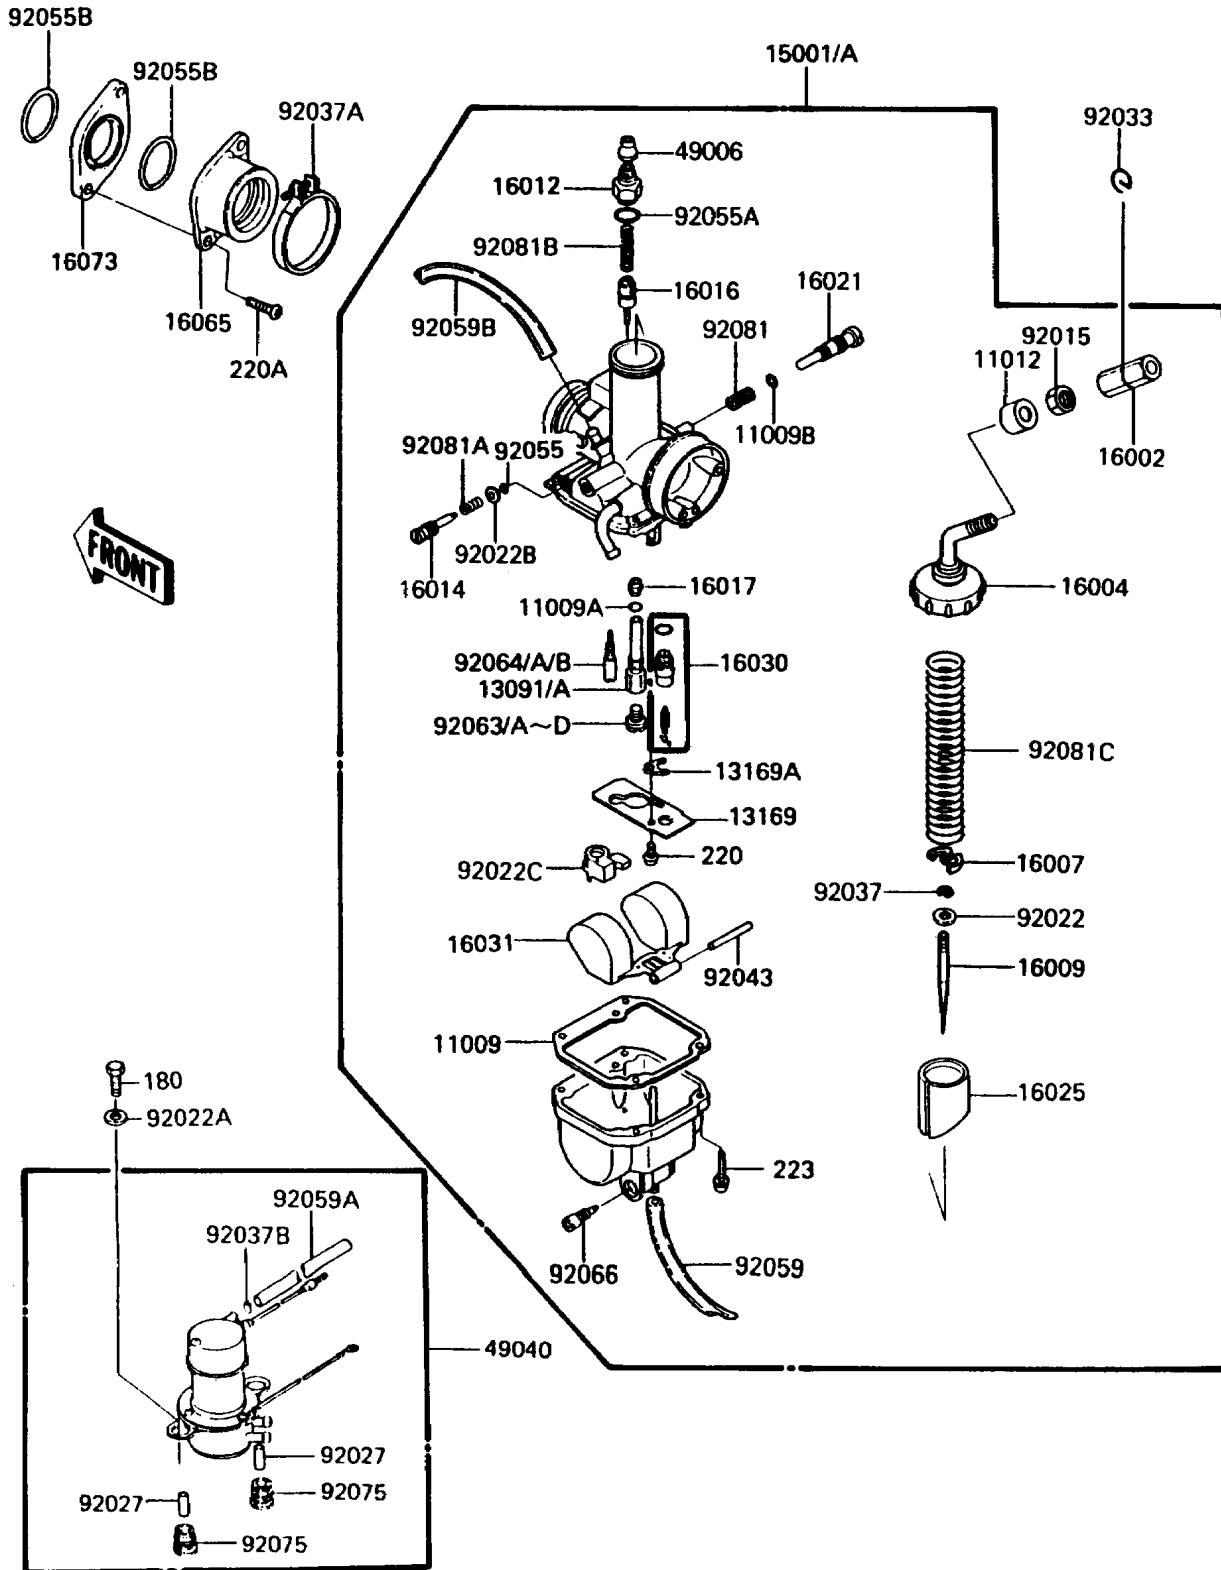

1987 Bayou 185 PARTS DIAGRAM

Carburetor

E1611-0185

1987 Bayou 185 PARTS LIST

Carburetor

ITEM NAME	PART NUMBER	QUANTITY
GASKET,FLOAT CHAMBER (Ref # 11009)	11009-1409	1
GASKET,"O"RING (Ref # 11009A)	16038-016	1
GASKET,"O"RING (Ref # 11009B)	16038-022	1
CAP,CHAMBER CAP (Ref # 11012)	11012-1389	1
HOLDER,NEEDLE JET (Ref # 13091A)	13091-1438	1
PLATE,FLOAT CHAMBER (Ref # 13169)	13169-1808	1
PLATE,LOCK (Ref # 13169A)	13169-1809	1
CARBURETOR-ASSY (Ref # 15001A)	15001-1322	1
ADJUSTER-CABLE (Ref # 16002)	16002-1006	1
CAP-CHAMBER (Ref # 16004)	16004-1052	1
SEAT-SPRING,THROTTLE VALVE (Ref # 16007)	16007-1111	1
NEEDLE-JET,5J14 (Ref # 16009)	16009-1247	1
CAP-STARTER PLUNGER (Ref # 16012)	16012-1054	1
SCREW-PILOT AIR (Ref # 16014)	16014-1052	1
PLUNGER,STARTER (Ref # 16016)	16016-1056	1
JET-NEEDLE,O-2 (Ref # 16017)	16017-1244	1
SCREW-THROTTLE STOP (Ref # 16021)	16021-1117	1
VALVE-THROTTLE,CA 3.5 (Ref # 16025)	16025-1155	1
VALVE-FLOAT,#1.0 (Ref # 16030)	16030-1055	1
FLOAT (Ref # 16031)	16031-1055	1
HOLDER-CARBURETOR (Ref # 16065)	16065-1109	1
INSULATOR (Ref # 16073)	16073-1053	1
BOOT,STARTER PLUNGER (Ref # 49006)	49006-1164	1
PUMP-FUEL (Ref # 49040)	49040-1053	1
NUT,CABLE ADJUST LOCK (Ref # 92015)	92015-1575	1
WASHER,THROTTLE VALVE (Ref # 92022)	92022-1024	1
WASHER,6.5X16X2 (Ref # 92022A)	92022-116	2
WASHER,ADJUST SCREW (Ref # 92022B)	92022-1187	1
WASHER,NEEDLE JET (Ref # 92022C)	92022-1530	1