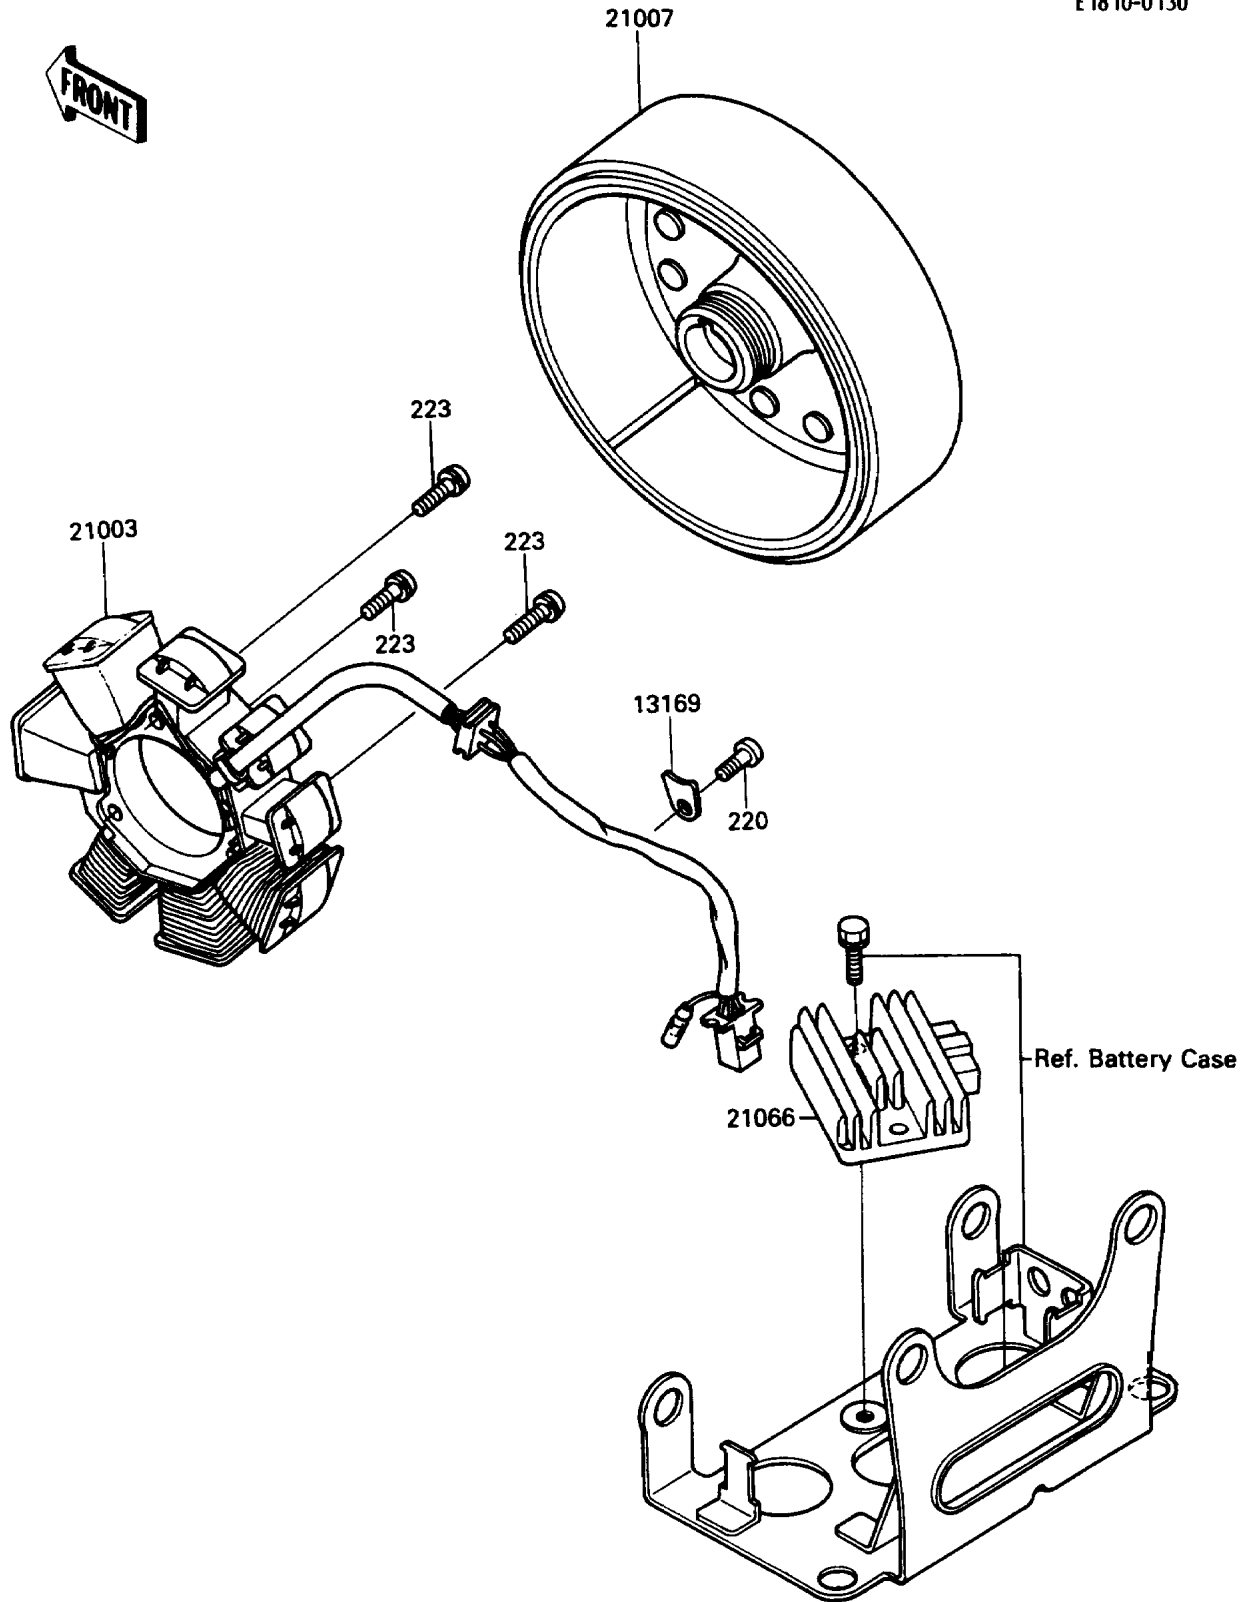

1986 Bayou 185 PARTS DIAGRAM

Generator

E1810-0130

1986 Bayou 185 PARTS LIST

Generator

ITEM NAME	PART NUMBER	QUANTITY
PLATE,HARNESS (Ref # 13169)	13169-1788	1
STATOR (Ref # 21003)	21003-1134	1
ROTOR (Ref # 21007)	21007-1134	1
REGULATOR-VOLTAGE (Ref # 21066)	21066-1052	1
SCREW-PAN-CROS,6X12 (Ref # 220)	220B0612	1
SCREW-PAN-WS-CROS (Ref # 223)	223B0530	3