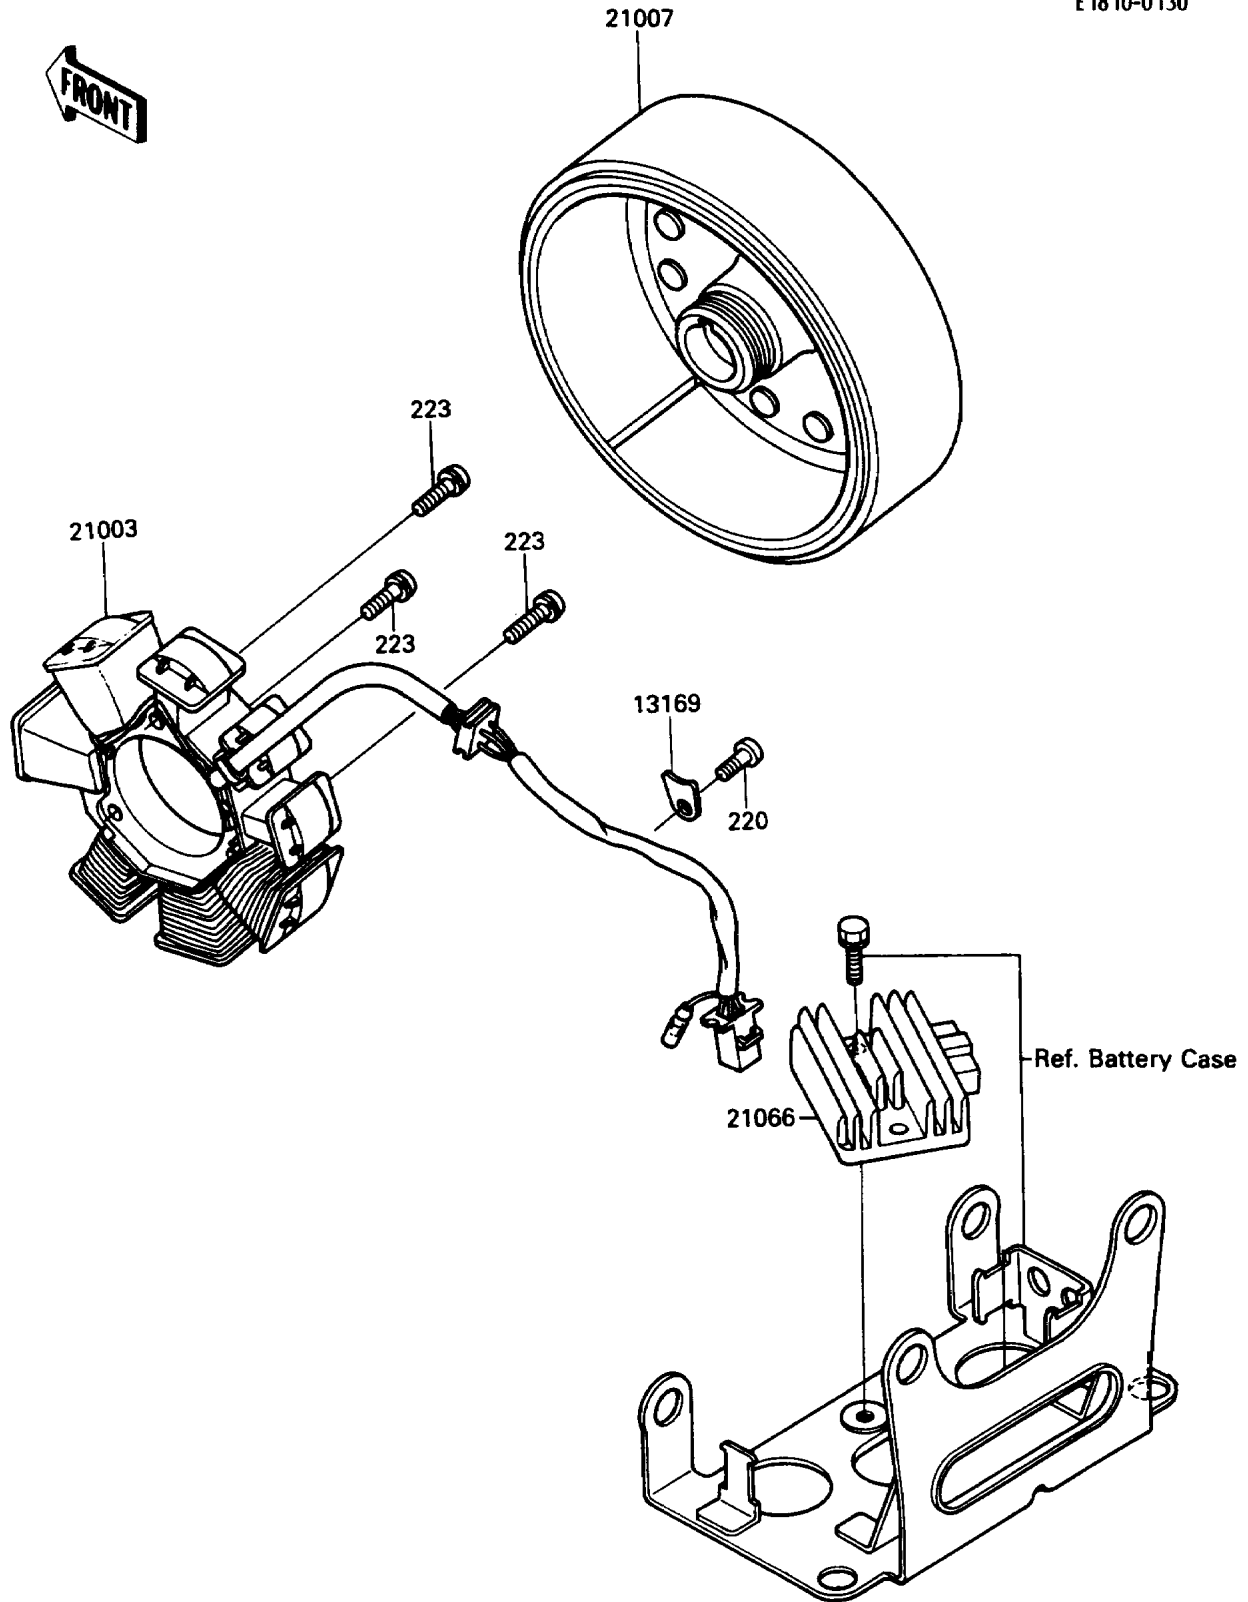

1987 Bayou 185 PARTS DIAGRAM

Generator

E1810-0130

1987 Bayou 185 PARTS LIST

Generator

ITEM NAME	PART NUMBER	QUANTITY
PLATE,HARNESS (Ref # 13169)	13169-1788	1
STATOR (Ref # 21003)	21003-1134	1
ROTOR (Ref # 21007)	21007-1134	1
REGULATOR-VOLTAGE (Ref # 21066)	21066-1052	1
SCREW-PAN-CROS,6X12 (Ref # 220)	220B0612	1
SCREW-PAN-WS-CROS (Ref # 223)	223B0530	3