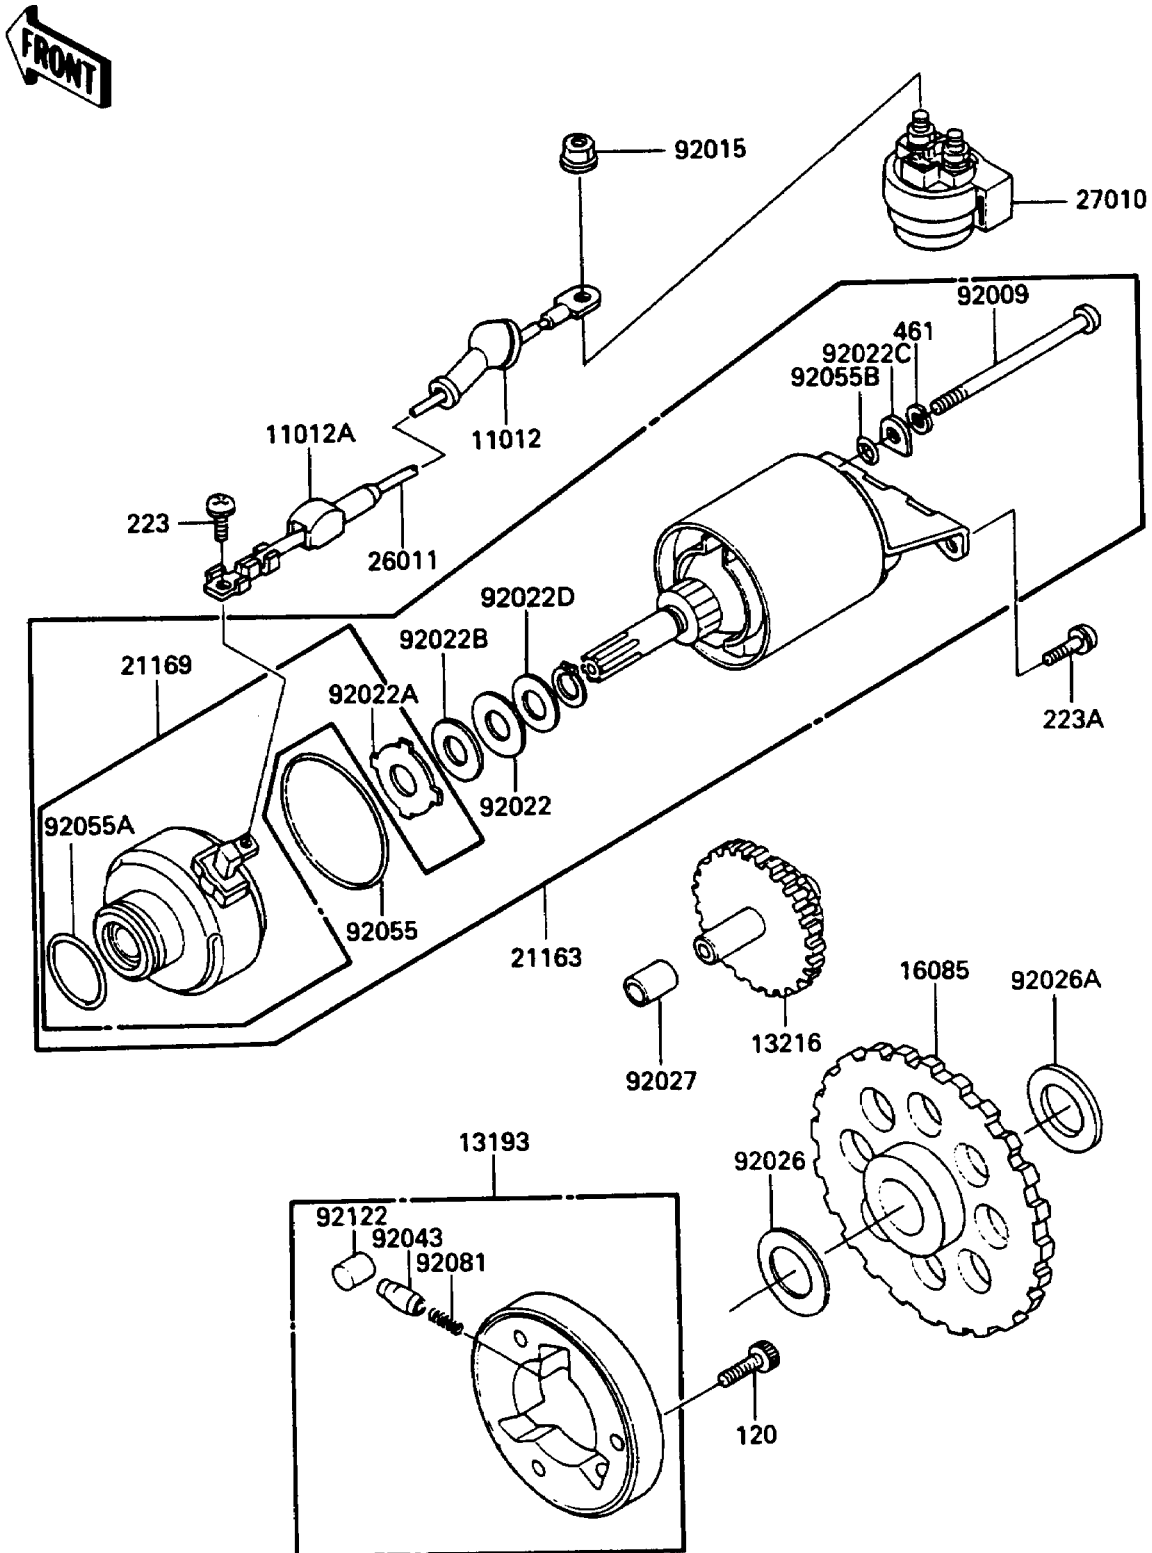

1986 Bayou 185 PARTS DIAGRAM

Starter Motor

E1840-0067

1986 Bayou 185 PARTS LIST

Starter Motor

ITEM NAME	PART NUMBER	QUANTITY
CAP,TERMINAL (Ref # 11012)	11012-1354	1
CAP,STARTER TERMINAL (Ref # 11012A)	11012-1465	1
CLUTCH-ASSY-ONEWAY (Ref # 13193)	13193-1002	1
GEAR-COMP,IDLE (Ref # 13216)	13216-1054	1
GEAR,ONEWAY CLUTCH (Ref # 16085)	16085-1032	1
STARTER-ELECTRIC (Ref # 21163)	21163-1076	1
TERMINAL,STARTER MOTOR (Ref # 21169)	21169-1052	1
WIRE-LEAD,STARTER MOTOR (Ref # 26011)	26011-1312	1
SWITCH,STARTER (Ref # 27010)	27010-1075	1
SCREW (Ref # 92009)	92009-1389	2
NUT,FLANGED,6MM (Ref # 92015)	92015-1193	2
WASHER,THRUST,B (Ref # 92022)	92022-1129	3
WASHER,THRUST SUPPORT (Ref # 92022A)	92022-1130	1
WASHER,BAKELITE (Ref # 92022B)	92022-1131	1
WASHER (Ref # 92022C)	92022-1697	2
WASHER,22X12.2X0.5 (Ref # 92022D)	92022-1714	1
SPACER,22X35.5X1.0 (Ref # 92026)	92026-092	1
SPACER,22.1X30.7X2.0 (Ref # 92026A)	92026-1272	1
COLLAR,12X17X17.3 (Ref # 92027)	92027-1723	1
PIN (Ref # 92043)	92043-132	3
RING-O,56MM (Ref # 92055)	92055-1042	1
RING-O (Ref # 92055A)	92055-1303	1
RING-O (Ref # 92055B)	92055-1304	2
SPRING,COIL (Ref # 92081)	92081-159	3
ROLLER (Ref # 92122)	92122-006	3
BOLT-SOCKET,8X14 (Ref # 120)	120P0814	3
SCREW-PAN-WS-CROS (Ref # 223)	223B0508	1
SCREW-PAN-WS-CROS (Ref # 223A)	223X0616	2
WASHER-SPRING (Ref # 461)	461L0500	2