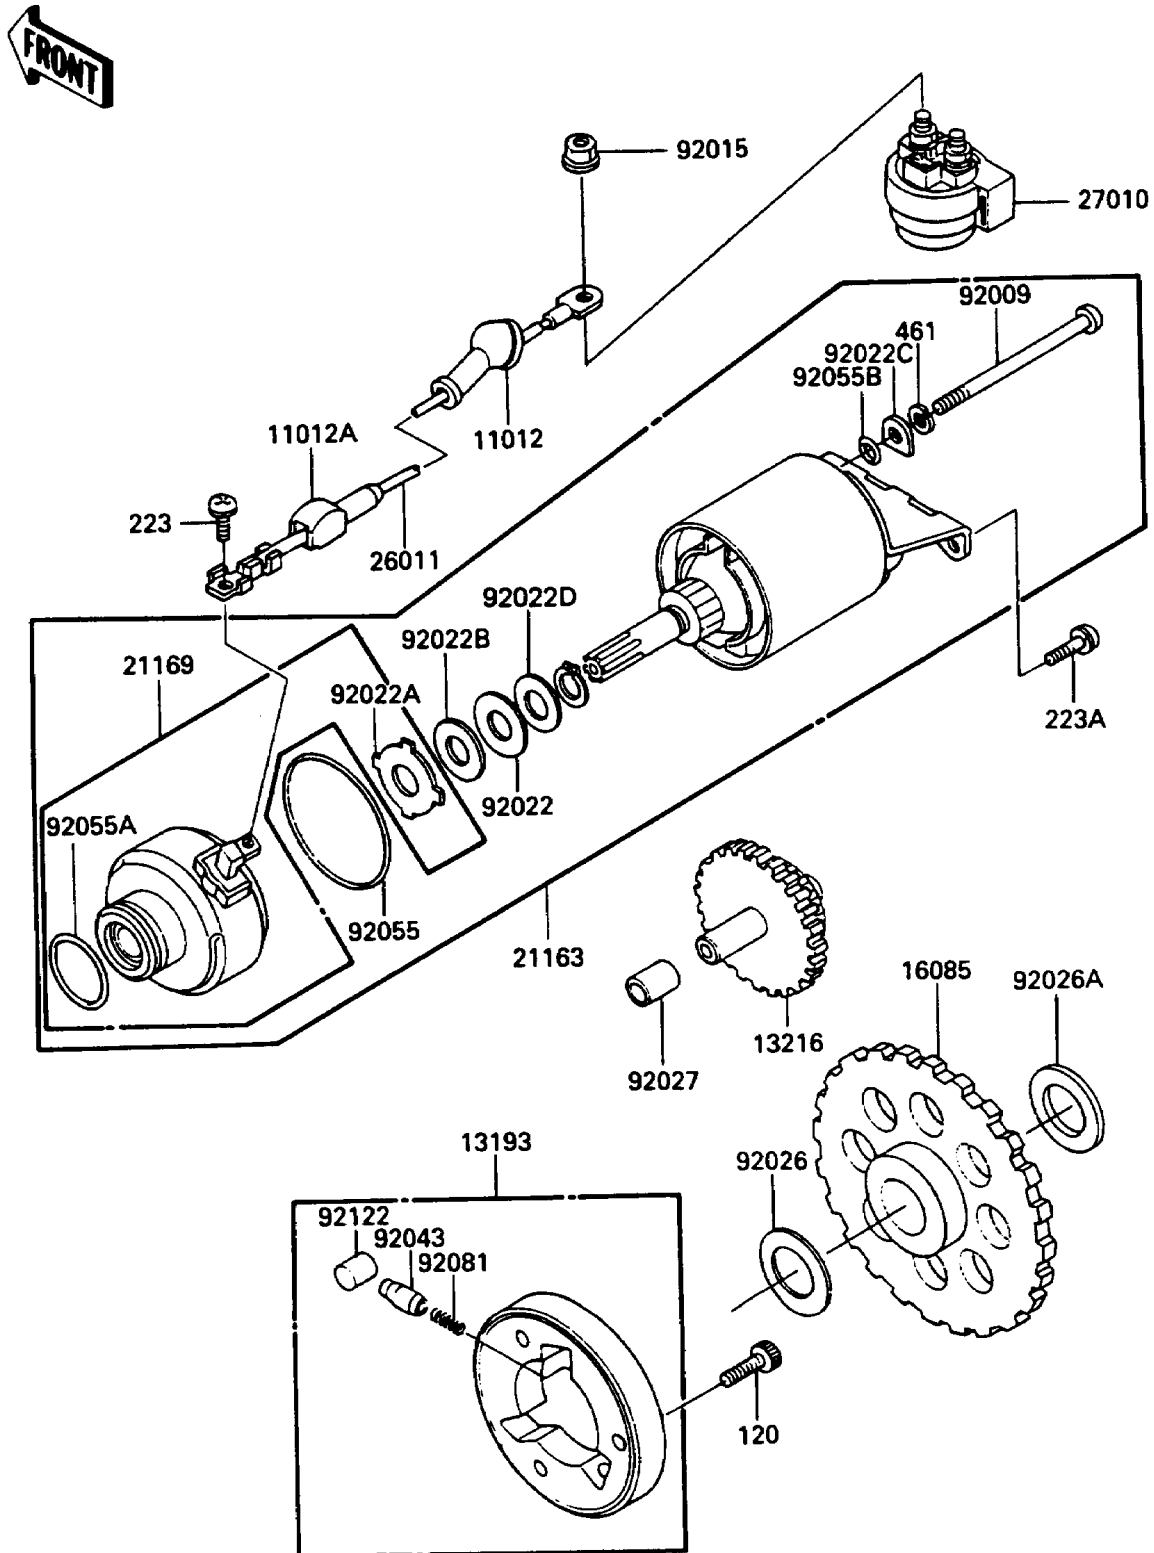

1987 Bayou 185 PARTS DIAGRAM

Starter Motor

E1840-0067

1987 Bayou 185 PARTS LIST

Starter Motor

ITEM NAME	PART NUMBER	QUANTITY
CAP,TERMINAL (Ref # 11012)	11012-1354	1
CAP,STARTER TERMINAL (Ref # 11012A)	11012-1465	1
CLUTCH-ASSY-ONEWAY (Ref # 13193)	13193-1002	1
GEAR-COMP,IDLE (Ref # 13216)	13216-1054	1
GEAR,ONEWAY CLUTCH (Ref # 16085)	16085-1032	1
STARTER-ELECTRIC (Ref # 21163)	21163-1076	1
TERMINAL,STARTER MOTOR (Ref # 21169)	21169-1052	1
WIRE-LEAD,STARTER MOTOR (Ref # 26011)	26011-1312	1
SWITCH,STARTER (Ref # 27010)	27010-1075	1
SCREW (Ref # 92009)	92009-1389	2
NUT,FLANGED,6MM (Ref # 92015)	92015-1193	2
WASHER,THRUST,B (Ref # 92022)	92022-1129	3
WASHER,THRUST SUPPORT (Ref # 92022A)	92022-1130	1
WASHER,BAKELITE (Ref # 92022B)	92022-1131	1
WASHER (Ref # 92022C)	92022-1697	2
WASHER,22X12.2X0.5 (Ref # 92022D)	92022-1714	1
SPACER,22X35.5X1.0 (Ref # 92026)	92026-092	1
SPACER,22.1X30.7X2.0 (Ref # 92026A)	92026-1272	1
COLLAR,12X17X17.3 (Ref # 92027)	92027-1723	1
PIN (Ref # 92043)	92043-132	3
RING-O,56MM (Ref # 92055)	92055-1042	1
RING-O (Ref # 92055A)	92055-1303	1
RING-O (Ref # 92055B)	92055-1304	2
SPRING,COIL (Ref # 92081)	92081-159	3
ROLLER (Ref # 92122)	92122-006	3
BOLT-SOCKET,8X14 (Ref # 120)	120P0814	3
SCREW-PAN-WS-CROS (Ref # 223)	223B0508	1
SCREW-PAN-WS-CROS (Ref # 223A)	223X0616	2
WASHER-SPRING (Ref # 461)	461L0500	2