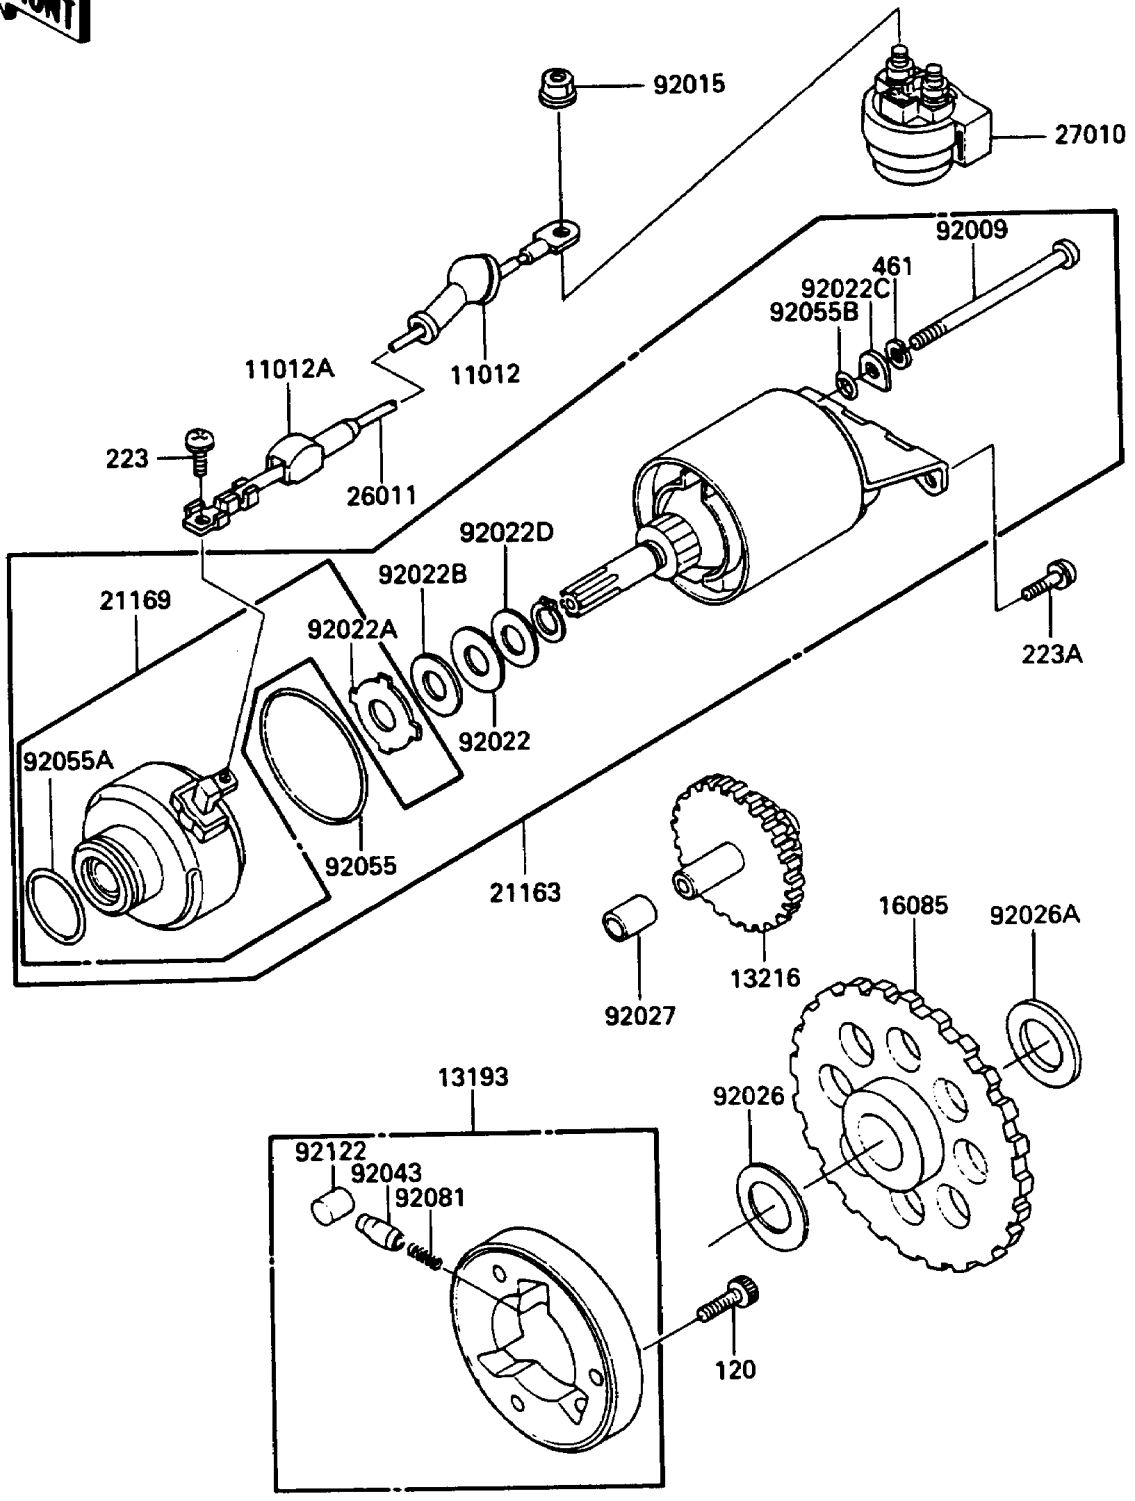

1987 Bayou 185 PARTS DIAGRAM

Starter Motor

E1840-0067

1987 Bayou 185 PARTS LIST

Starter Motor

ITEM NAME	PART NUMBER	QUANTITY
CAP,TERMINAL (Ref # 11012)	11012-1354	1
CAP,STARTER TERMINAL (Ref # 11012A)	11012-1465	1
CLUTCH-ASSY-ONEWAY (Ref # 13193)	13193-1002	1
GEAR-COMP,IDLE (Ref # 13216)	13216-1054	1
GEAR,ONEWAY CLUTCH (Ref # 16085)	16085-1032	1
STARTER-ELECTRIC (Ref # 21163)	21163-1076	1
TERMINAL,STARTER MOTOR (Ref # 21169)	21169-1052	1
WIRE-LEAD,STARTER MOTOR (Ref # 26011)	26011-1312	1
SWITCH,STARTER (Ref # 27010)	27010-1075	1
SCREW (Ref # 92009)	92009-1389	2
NUT,FLANGED,6MM (Ref # 92015)	92015-1193	2
WASHER,THRUST,B (Ref # 92022)	92022-1129	3
WASHER,THRUST SUPPORT (Ref # 92022A)	92022-1130	1
WASHER,BAKELITE (Ref # 92022B)	92022-1131	1
WASHER (Ref # 92022C)	92022-1697	2
WASHER,22X12.2X0.5 (Ref # 92022D)	92022-1714	1
SPACER,22X35.5X1.0 (Ref # 92026)	92026-092	1
SPACER,22.1X30.7X2.0 (Ref # 92026A)	92026-1272	1
COLLAR,12X17X17.3 (Ref # 92027)	92027-1723	1
PIN (Ref # 92043)	92043-132	3
RING-O,56MM (Ref # 92055)	92055-1042	1
RING-O (Ref # 92055A)	92055-1303	1
RING-O (Ref # 92055B)	92055-1304	2
SPRING,COIL (Ref # 92081)	92081-159	3
ROLLER (Ref # 92122)	92122-006	3
BOLT-SOCKET,8X14 (Ref # 120)	120P0814	3
SCREW-PAN-WS-CROS (Ref # 223)	223B0508	1
SCREW-PAN-WS-CROS (Ref # 223A)	223X0616	2
WASHER-SPRING (Ref # 461)	461L0500	2