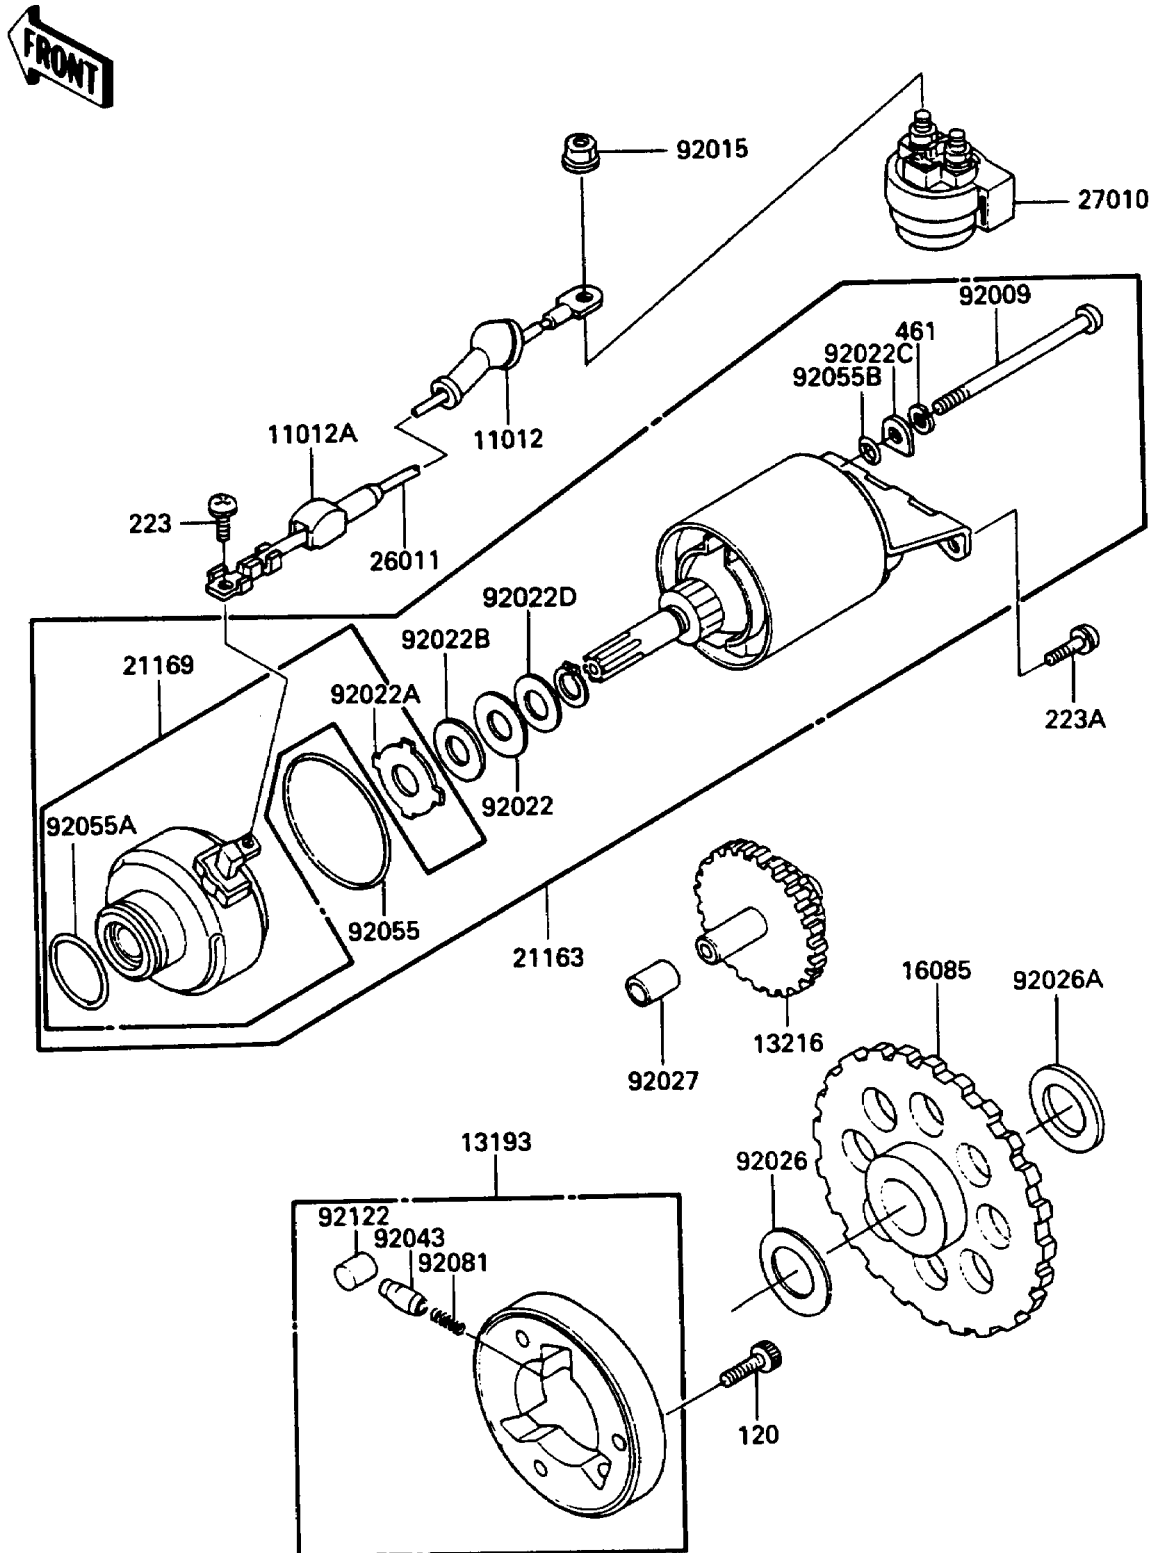

1988 Bayou 185 PARTS DIAGRAM

Starter Motor

E1840-0067

1988 Bayou 185 PARTS LIST

Starter Motor

ITEM NAME	PART NUMBER	QUANTITY
CAP,TERMINAL (Ref # 11012)	11012-1354	1
CAP,STARTER TERMINAL (Ref # 11012A)	11012-1465	1
CLUTCH-ASSY-ONEWAY (Ref # 13193)	13193-1002	1
GEAR-COMP,IDLE (Ref # 13216)	13216-1054	1
GEAR,ONEWAY CLUTCH (Ref # 16085)	16085-1032	1
STARTER-ELECTRIC (Ref # 21163)	21163-1076	1
TERMINAL,STARTER MOTOR (Ref # 21169)	21169-1052	1
WIRE-LEAD,STARTER MOTOR (Ref # 26011)	26011-1312	1
SWITCH,STARTER (Ref # 27010)	27010-1075	1
SCREW (Ref # 92009)	92009-1389	2
NUT,FLANGED,6MM (Ref # 92015)	92015-1193	2
WASHER,THRUST,B (Ref # 92022)	92022-1129	3
WASHER,THRUST SUPPORT (Ref # 92022A)	92022-1130	1
WASHER,BAKELITE (Ref # 92022B)	92022-1131	1
WASHER (Ref # 92022C)	92022-1697	2
WASHER,22X12.2X0.5 (Ref # 92022D)	92022-1714	1
SPACER,22X35.5X1.0 (Ref # 92026)	92026-092	1
SPACER,22.1X30.7X2.0 (Ref # 92026A)	92026-1272	1
COLLAR,12X17X17.3 (Ref # 92027)	92027-1723	1
PIN (Ref # 92043)	92043-132	3
RING-O,56MM (Ref # 92055)	92055-1042	1
RING-O (Ref # 92055A)	92055-1303	1
RING-O (Ref # 92055B)	92055-1304	2
SPRING,COIL (Ref # 92081)	92081-159	3
ROLLER (Ref # 92122)	92122-006	3
BOLT-SOCKET,8X14 (Ref # 120)	120P0814	3
SCREW-PAN-WS-CROS (Ref # 223)	223B0508	1
SCREW-PAN-WS-CROS (Ref # 223A)	223X0616	2
WASHER-SPRING (Ref # 461)	461L0500	2