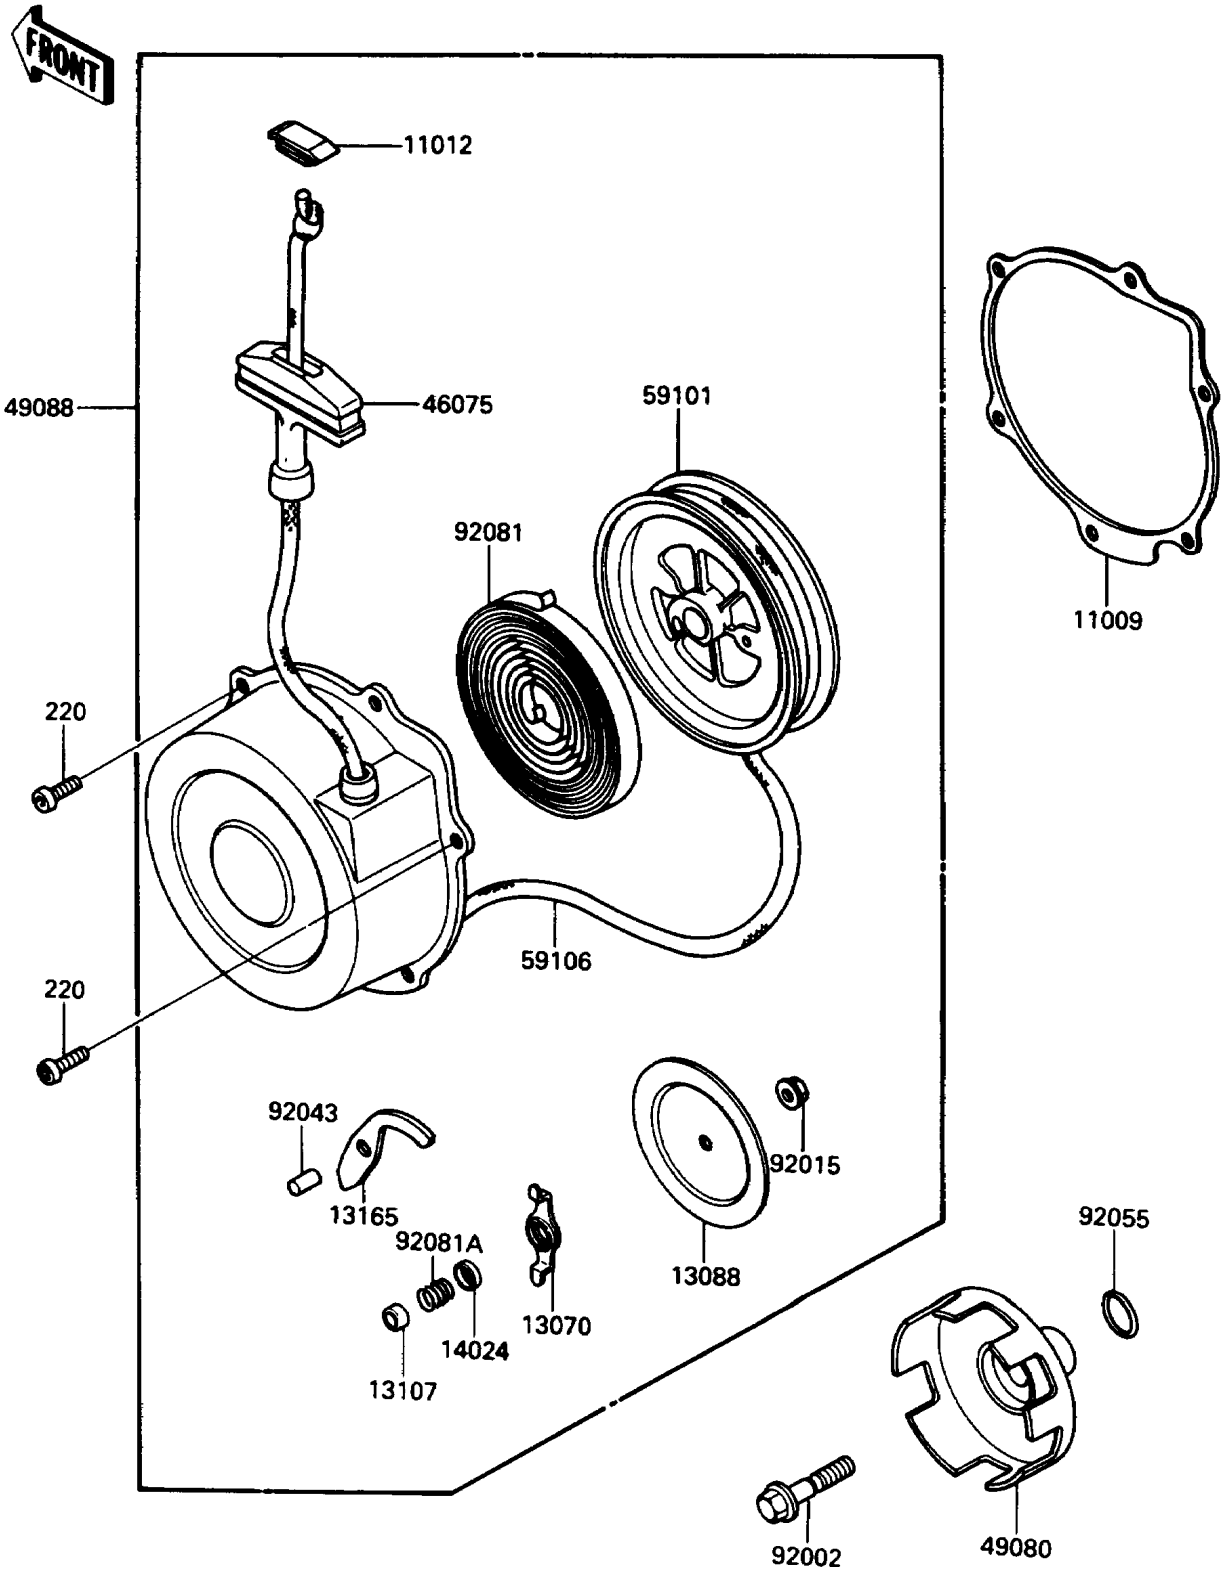

# 1986 Bayou 185 PARTS DIAGRAM

Recoil Starter

E3040-0002

# 1986 Bayou 185 PARTS LIST

## Recoil Starter

ITEM NAME	PART NUMBER	QUANTITY
GASKET,RECOIL STARTER (Ref # 11009)	11009-1394	1
CAP,RECOIL GRIP (Ref # 11012)	11012-1420	1
GUIDE,RECOIL (Ref # 13070)	13070-1123	1
PLATE-FRICTION,RECOIL (Ref # 13088)	13088-1059	1
SHAFT,RECOIL (Ref # 13107)	13107-1129	1
PAWL,RECOIL (Ref # 13165)	13165-1110	1
COVER,RECOIL (Ref # 14024)	14025-1966	1
GRIP,RECOIL (Ref # 46075)	46075-1057	1
PULLEY-STARTING (Ref # 49080)	49080-1051	1
STARTER-RECOIL (Ref # 49088)	49088-1051	1
REEL (Ref # 59101)	59101-1105	1
ROPE,RECOIL (Ref # 59106)	59106-1102	1
BOLT,FLANGED,10X40 (Ref # 92002)	92002-1296	1
NUT,6MM (Ref # 92015)	92015-1464	1
PIN,RECOIL (Ref # 92043)	92043-1259	1
RING-O,16.8MM (Ref # 92055)	92055-1235	1
SPRING,RECOIL (Ref # 92081)	92081-1772	1
SPRING (Ref # 92081A)	92081-1773	1
SCREW-PAN-CROS,6X14,BLACK (Ref # 220)	220C0614	4