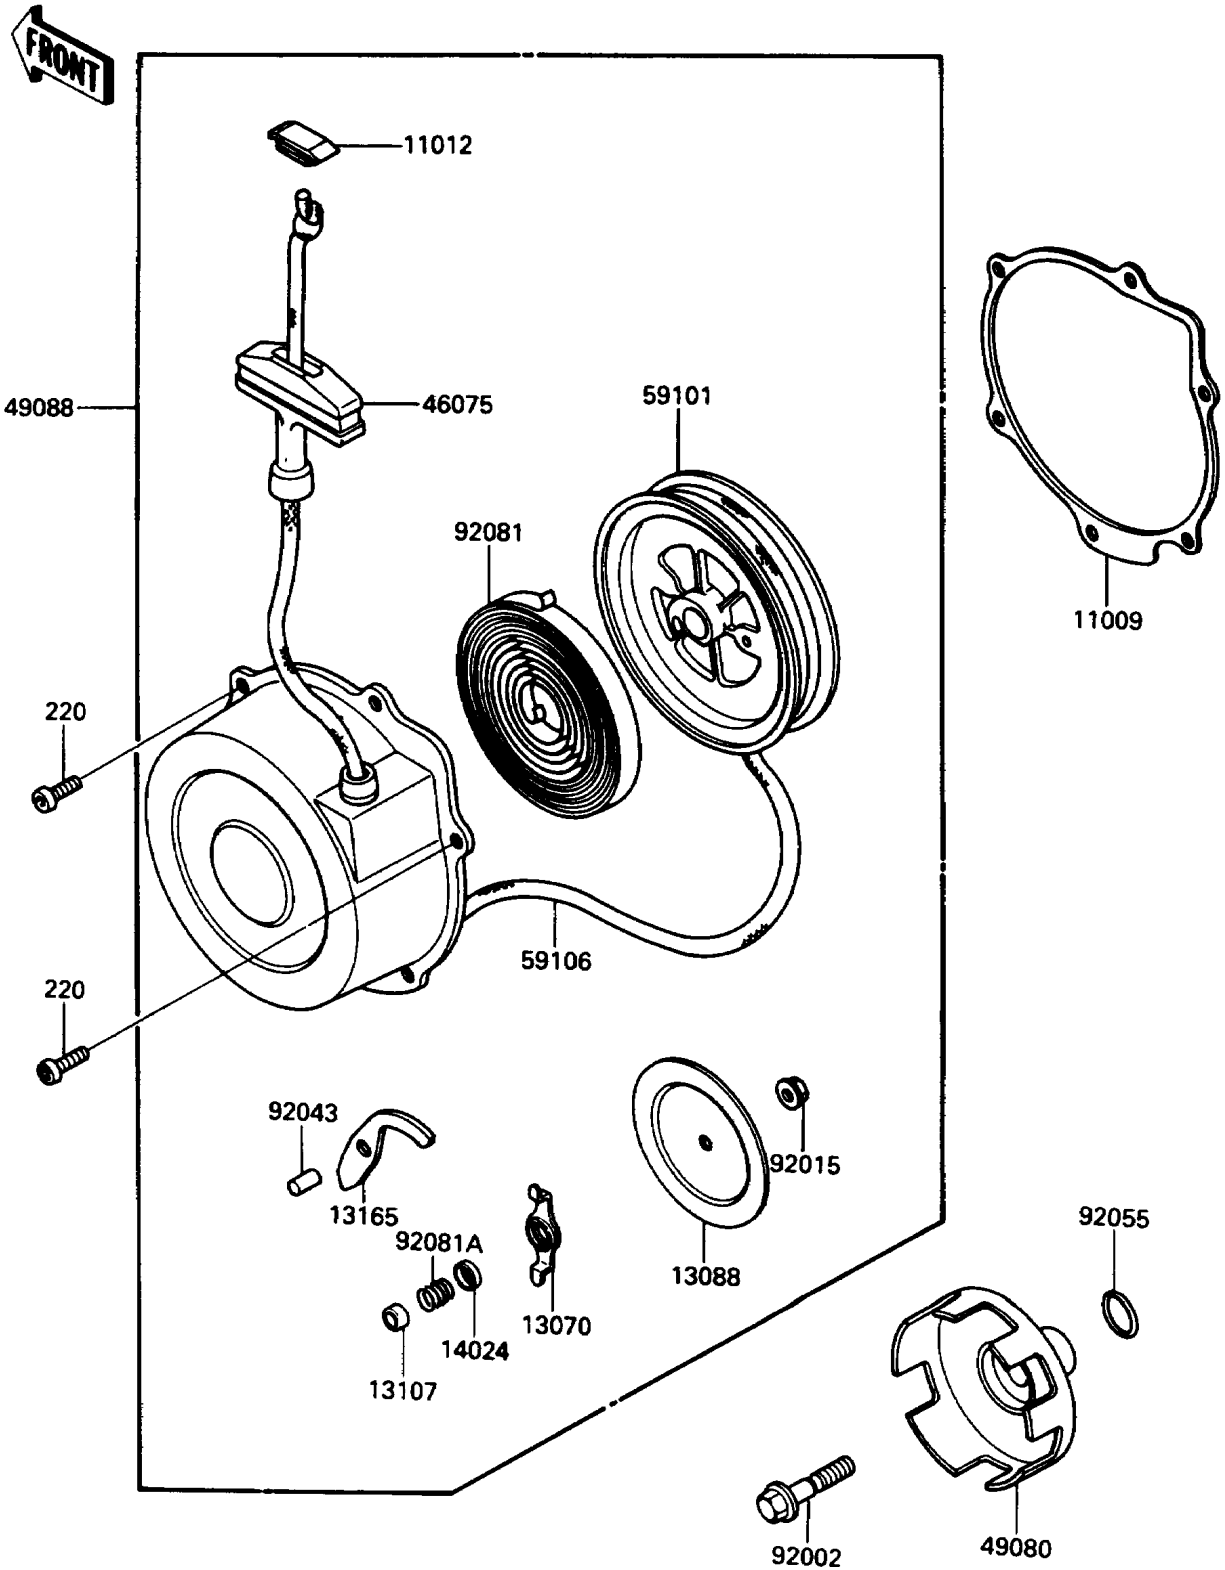

1987 Bayou 185 PARTS DIAGRAM

Recoil Starter

E3040-0002

1987 Bayou 185 PARTS LIST

Recoil Starter

ITEM NAME	PART NUMBER	QUANTITY
GASKET,RECOIL STARTER (Ref # 11009)	11009-1394	1
CAP,RECOIL GRIP (Ref # 11012)	11012-1420	1
GUIDE,RECOIL (Ref # 13070)	13070-1123	1
PLATE-FRICTION,RECOIL (Ref # 13088)	13088-1059	1
SHAFT,RECOIL (Ref # 13107)	13107-1129	1
PAWL,RECOIL (Ref # 13165)	13165-1110	1
COVER,RECOIL (Ref # 14024)	14025-1966	1
GRIP,RECOIL (Ref # 46075)	46075-1057	1
PULLEY-STARTING (Ref # 49080)	49080-1051	1
STARTER-RECOIL (Ref # 49088)	49088-1051	1
REEL (Ref # 59101)	59101-1105	1
ROPE,RECOIL (Ref # 59106)	59106-1102	1
BOLT,FLANGED,10X40 (Ref # 92002)	92002-1296	1
NUT,6MM (Ref # 92015)	92015-1464	1
PIN,RECOIL (Ref # 92043)	92043-1259	1
RING-O,16.8MM (Ref # 92055)	92055-1235	1
SPRING,RECOIL (Ref # 92081)	92081-1772	1
SPRING (Ref # 92081A)	92081-1773	1
SCREW-PAN-CROS,6X14,BLACK (Ref # 220)	220C0614	4