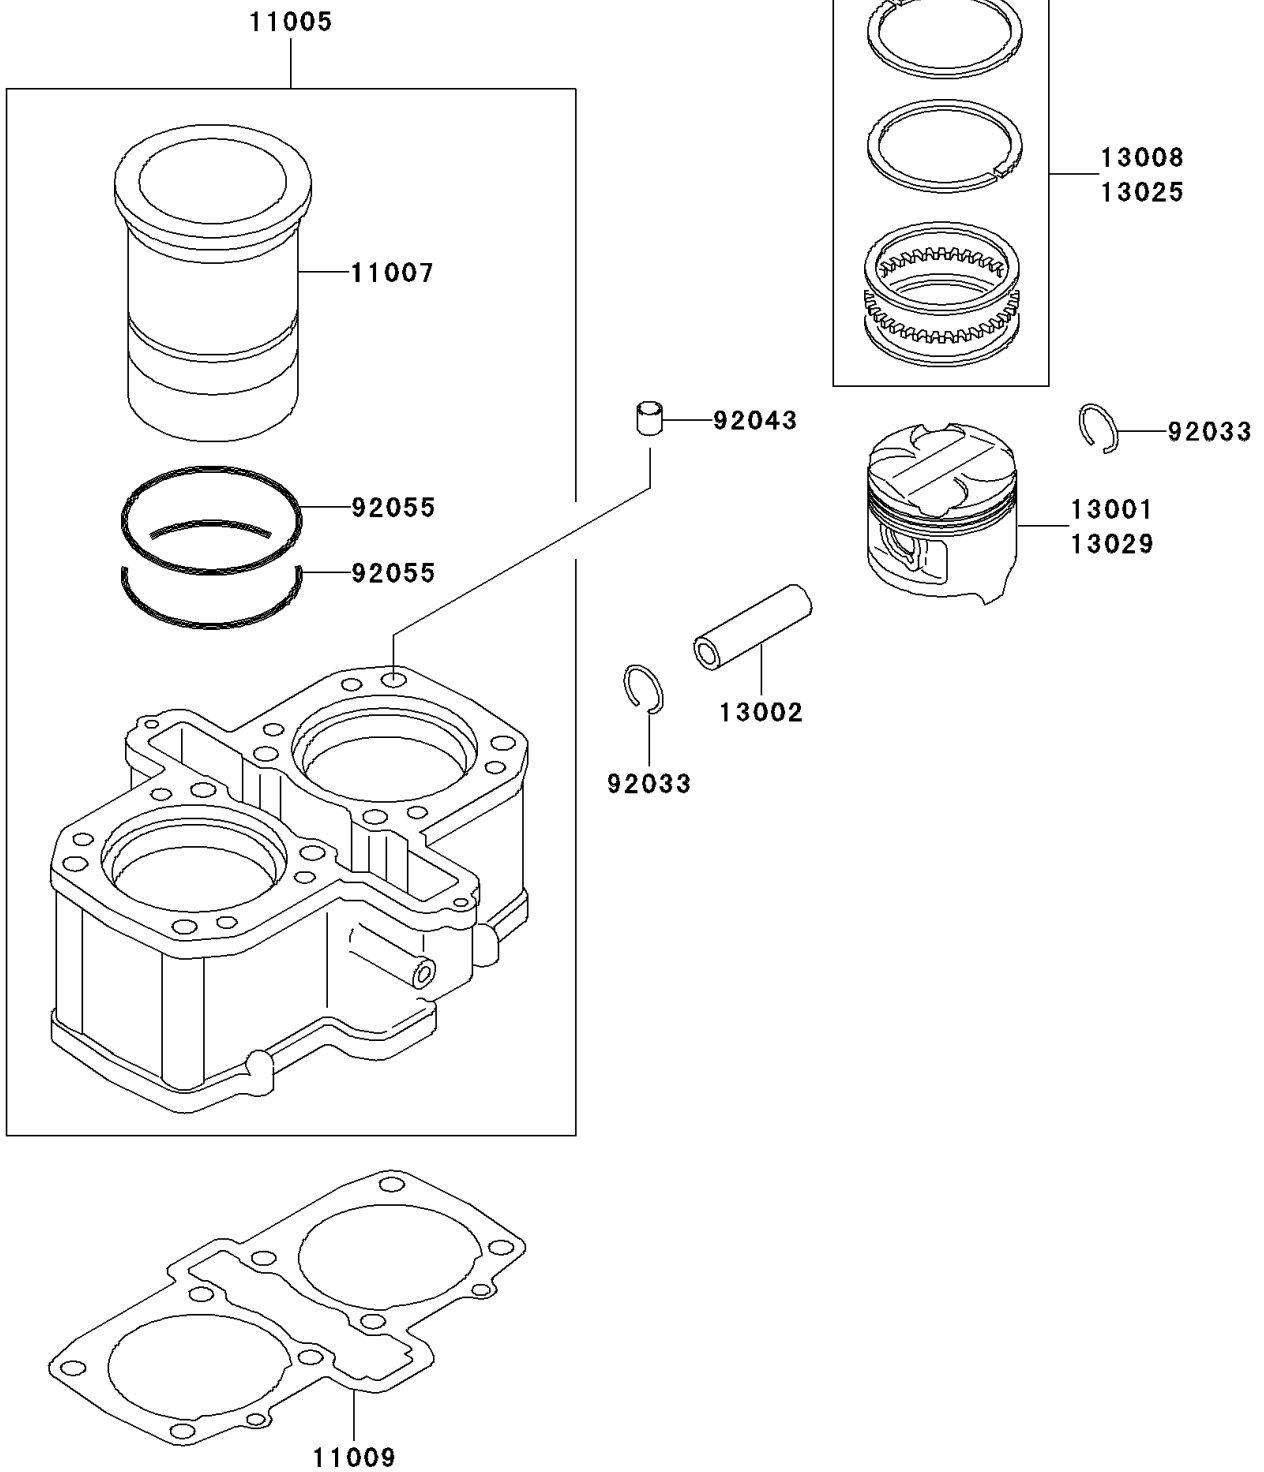

2008 Ninja[®] 500R PARTS DIAGRAM

Cylinder/Piston(s)

E1120

2008 Ninja® 500R PARTS LIST

Cylinder/Piston(s)

ITEM NAME	PART NUMBER	QUANTITY
CYLINDER-ENGINE (Ref # 11005)	11005-1517	1
LINER-CYLINDER (Ref # 11007)	11007-1096	2
GASKET,CYLINDER BASE (Ref # 11009)	11009-1640	1
PISTON-ENGINE,STD (Ref # 13001)	13001-1251	2
PIN-PISTON (Ref # 13002)	13002-1058	2
RING-SET-PISTON,STD (Ref # 13008)	13008-1084	2
RING-SET-PISTON L,O/S 0.50 (Ref # 13025)	13025-1084	AR
PISTON-ENGINE L,O/S 0.50 (Ref # 13029)	13029-1160	AR
RING-SNAP,20.5X1.2 (Ref # 92033)	92033-1099	4
PIN,11.5X14X14 (Ref # 92043)	92043-1279	2
RING-O,80.6X2.4 (Ref # 92055)	92055-1247	4