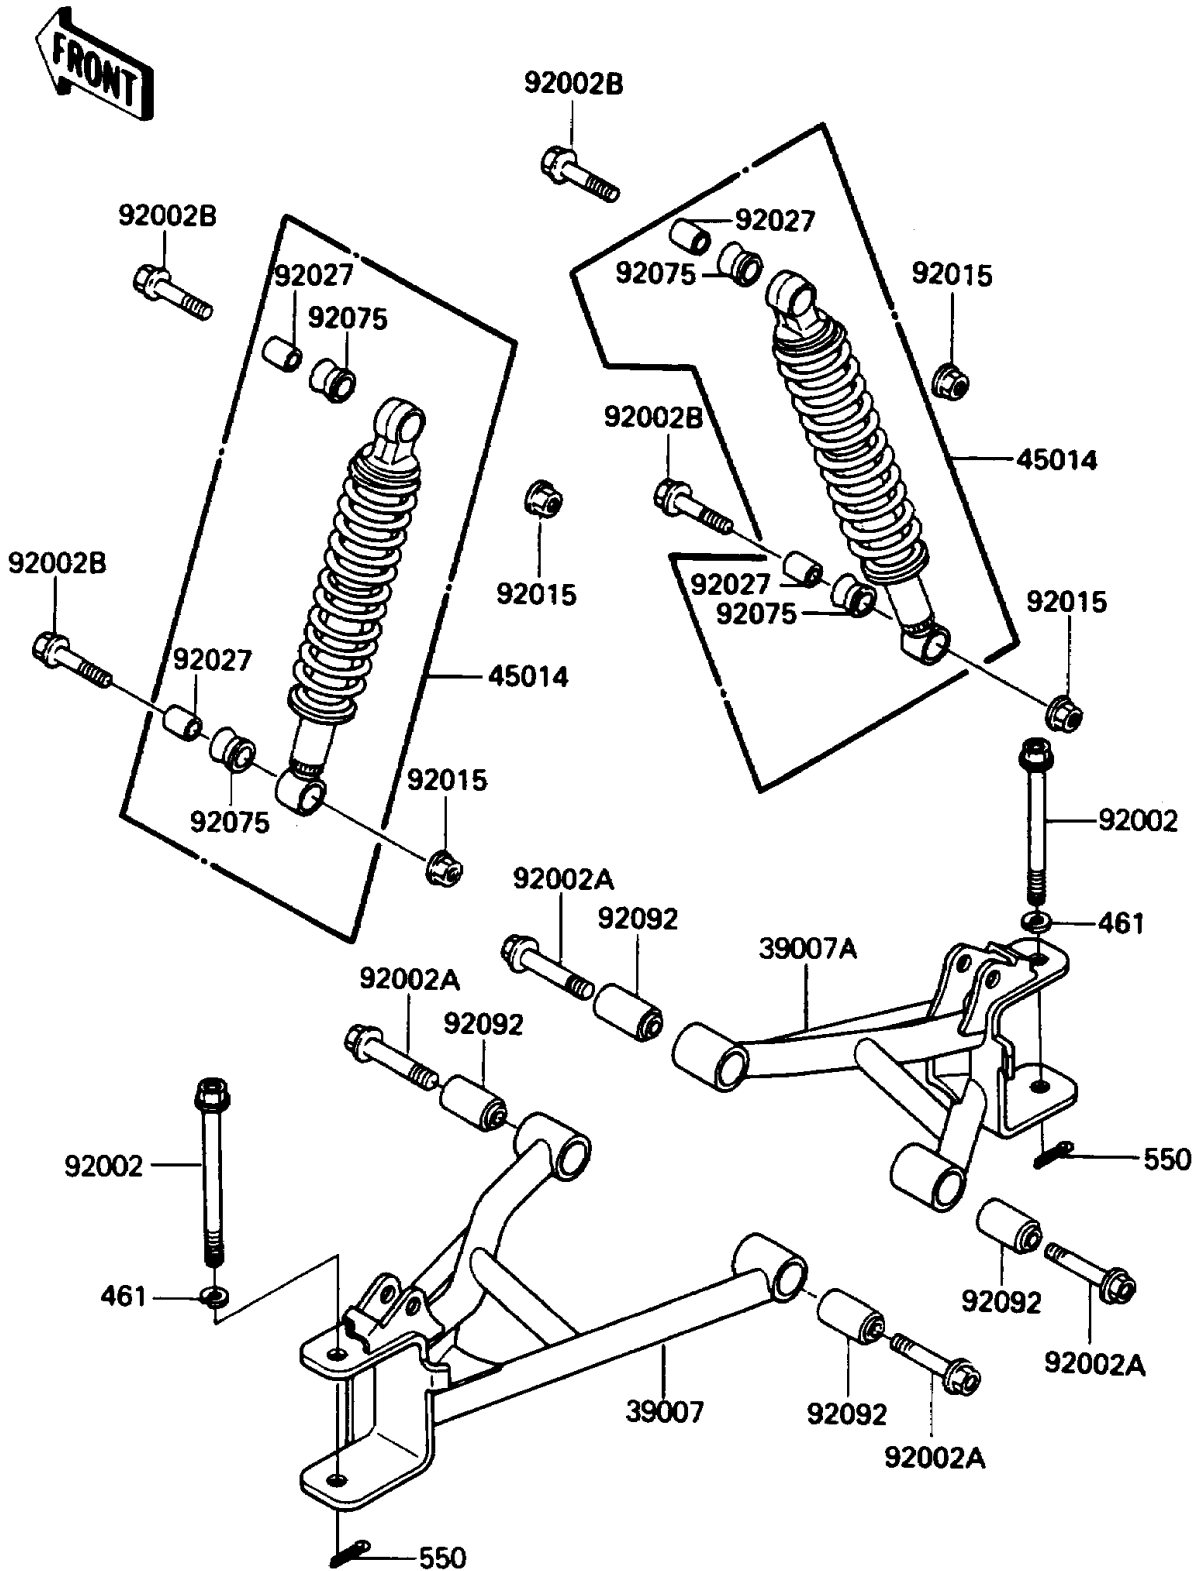

1988 Bayou 185 PARTS DIAGRAM

Suspension/Shock Absorber

F2151-0009

1988 Bayou 185 PARTS LIST

Suspension/Shock Absorber

ITEM NAME	PART NUMBER	QUANTITY
ARM-SUSP,LH (Ref # 39007)	39007-1095	1
ARM-SUSP,RH (Ref # 39007A)	39007-1096	1
SHOCKABSORBER,FR (Ref # 45014)	45014-1293	2
BOLT,FLANGED,10X130 (Ref # 92002)	92002-1376	2
BOLT,FLANGED,12X60 (Ref # 92002A)	92002-1456	4
BOLT,FLANGED,10X42 (Ref # 92002B)	92002-1545	4
NUT,LOCK,10MM (Ref # 92015)	92015-1597	4
COLLAR,SHOCKABSORBER (Ref # 92027)	92027-4024	4
DAMPER,SHOCKABSORBER (Ref # 92075)	92075-4030	4
BUSHING-RUBBER (Ref # 92092)	92092-005	4
WASHER-SPRING,10MM (Ref # 461)	461F1000	2
PIN-COTTER,2.0X18 (Ref # 550)	550D2018	2