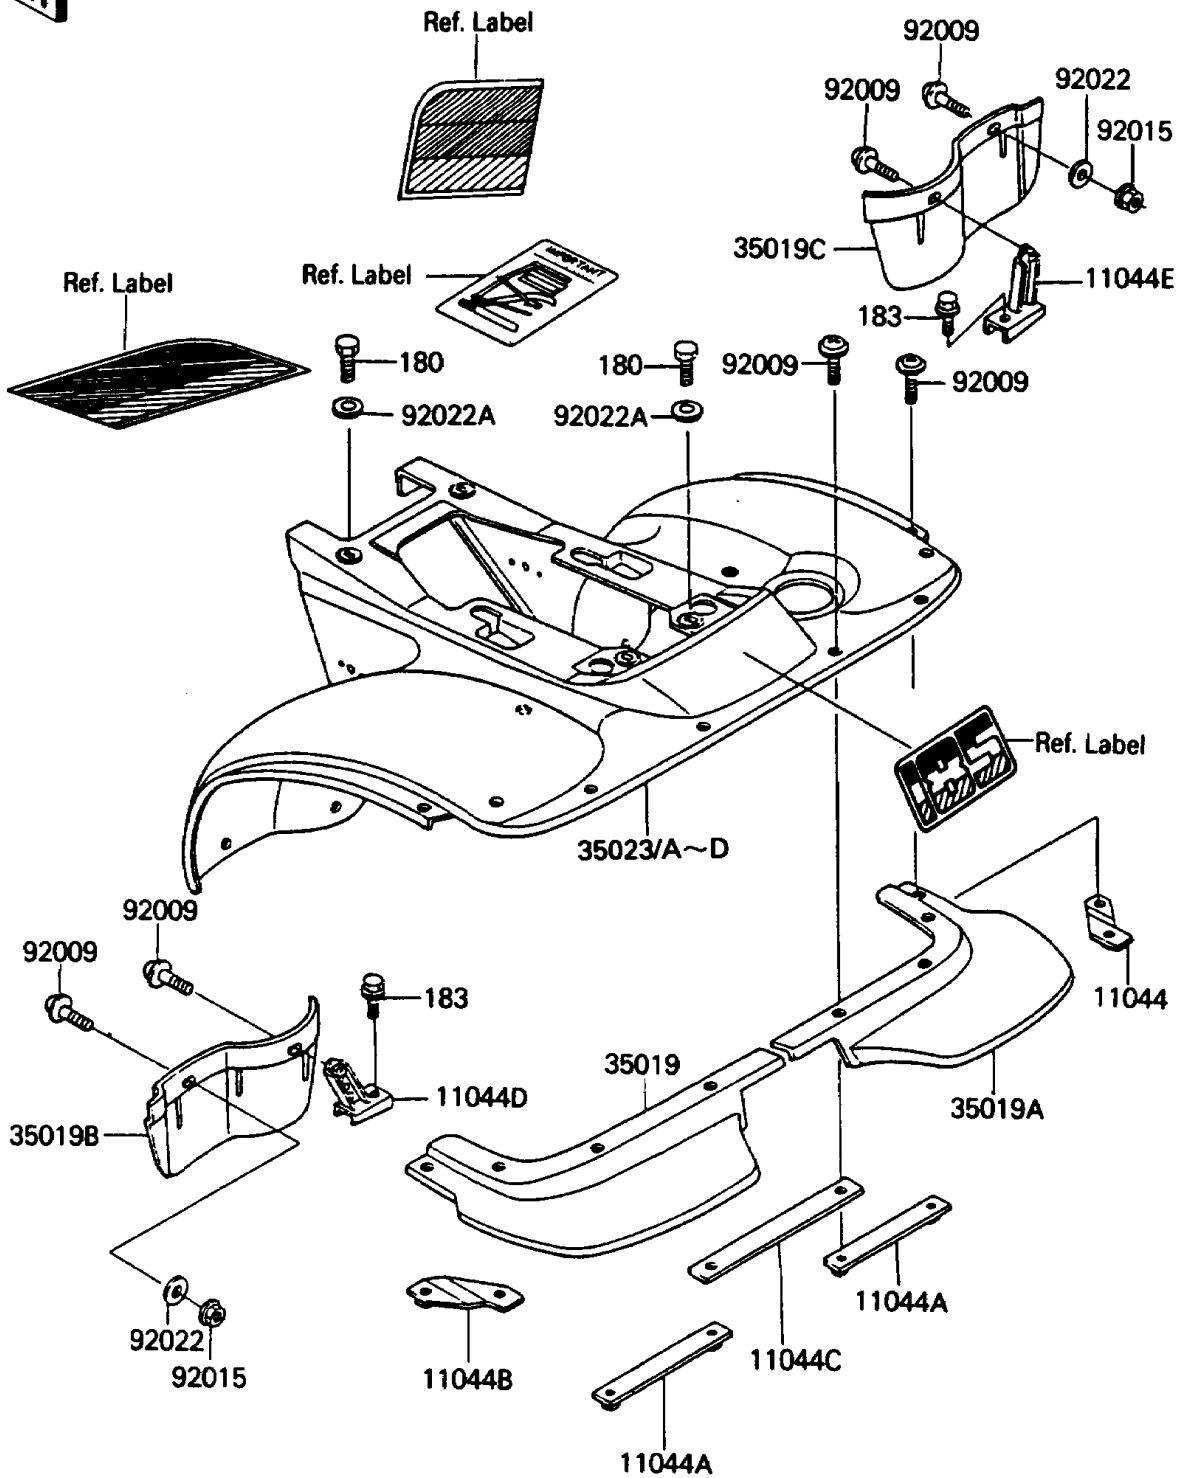

1986 Bayou 185 PARTS DIAGRAM

Rear Fender(s)

F2172-0003

1986 Bayou 185 PARTS LIST

Rear Fender(s)

ITEM NAME	PART NUMBER	QUANTITY
BRACKET,RR FLAP,RH (Ref # 11044)	11043-1834	1
BRACKET,RR FLAP (Ref # 11044A)	11043-1835	2
BRACKET,RR FLAP,LH (Ref # 11044B)	11043-1945	1
BRACKET,RR FLAP (Ref # 11044C)	11043-1946	1
BRACKET,FLAP,LH (Ref # 11044D)	11044-1629	1
BRACKET,FLAP,RH (Ref # 11044E)	11044-1630	1
FLAP,RR,LH (Ref # 35019)	35019-1123	1
FLAP,RR,RH (Ref # 35019A)	35019-1134	1
FLAP,LH (Ref # 35019B)	35019-1143	1
FLAP,RH (Ref # 35019C)	35019-1144	1
FENDER-REAR,EBONY (Ref # 35023)	35023-1140-6C	1
FENDER-REAR,F.RED (Ref # 35023B)	35023-1140-6L	1
FENDER-REAR,EBONY (Ref # 35023C)	35023-1159-6C	1
FENDER-REAR,F.RED (Ref # 35023D)	35023-1159-6L	1
SCREW,6X14 (Ref # 92009)	92009-1288	12
NUT,LOCK,6MM,BLACK (Ref # 92015)	92015-1191	2
WASHER,6.5X20X1.6 (Ref # 92022)	92022-125	2
WASHER,7X24X1.6 (Ref # 92022A)	92022-228	4
BOLT-UPSET-WS (Ref # 180)	180B0618	4
BOLT-UPSET-WS-SMALL (Ref # 183)	183B0816	2