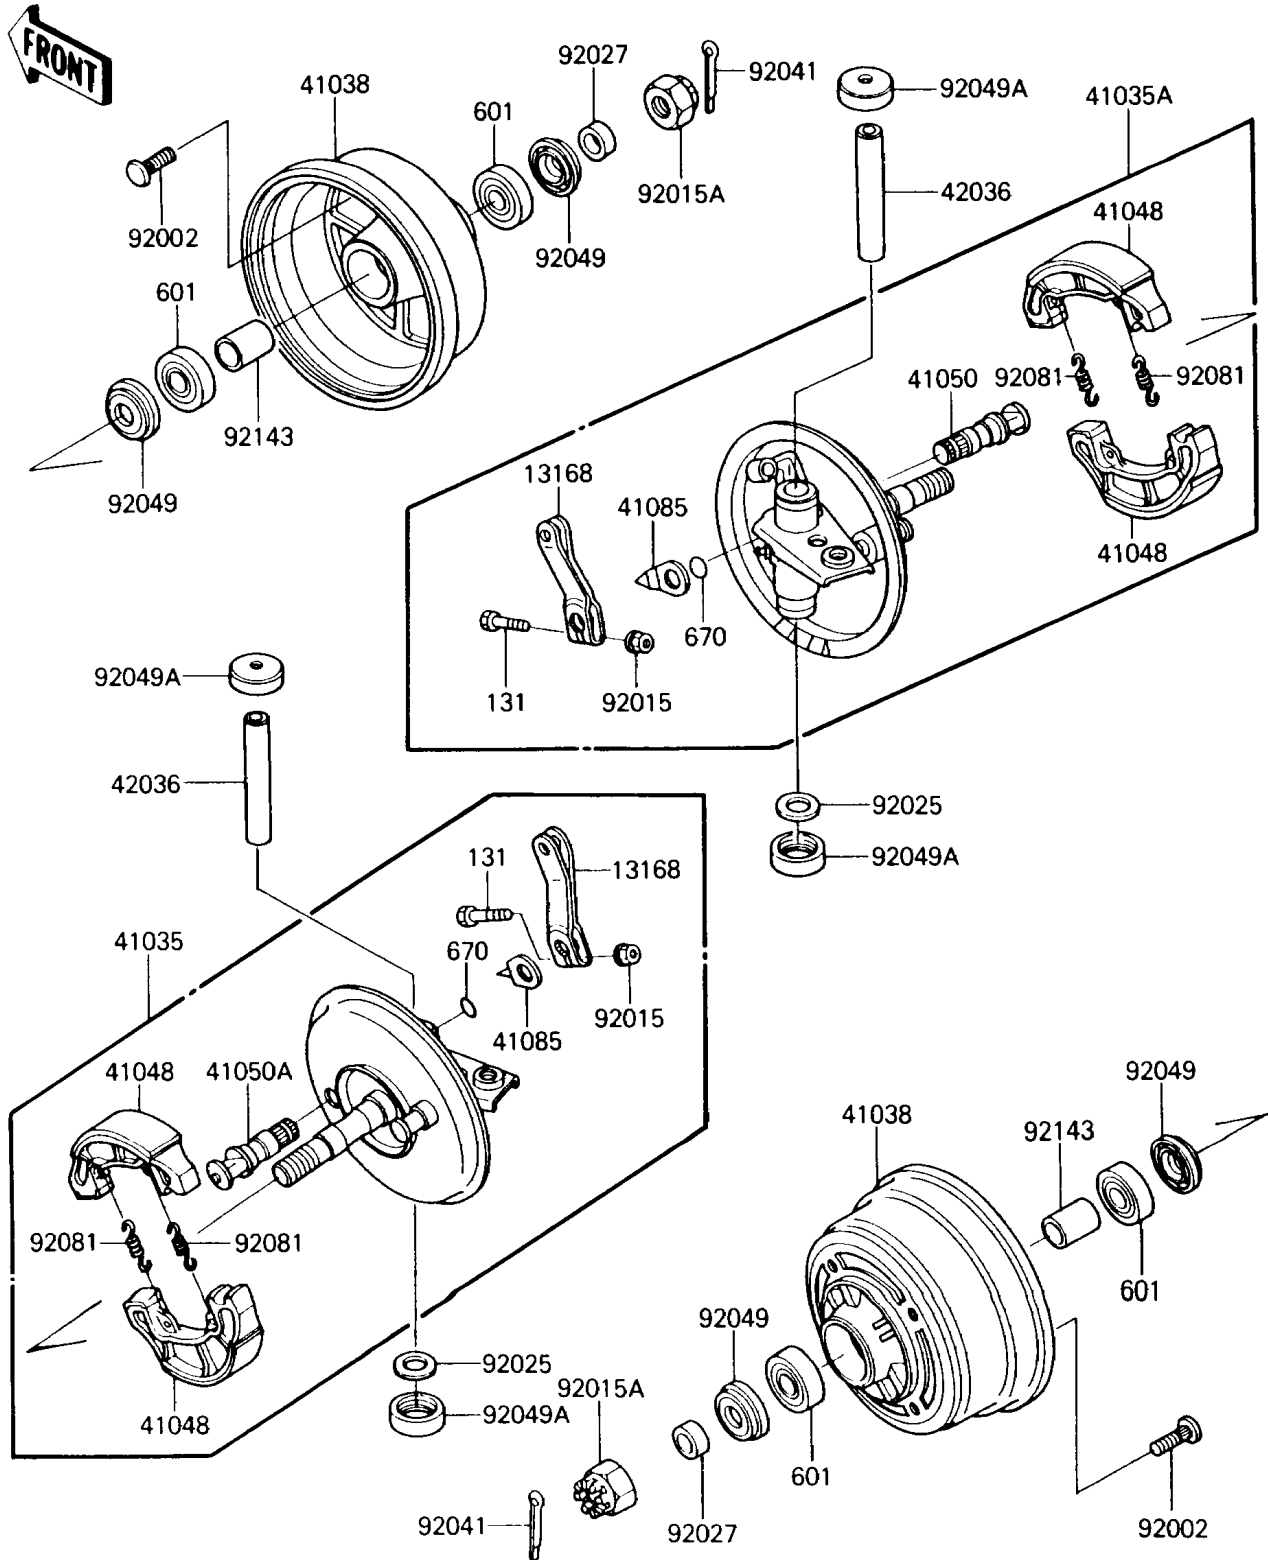

1986 Bayou 185 PARTS DIAGRAM

Front Hub

F2230-0138

1986 Bayou 185 PARTS LIST

Front Hub

ITEM NAME	PART NUMBER	QUANTITY
LEVER,BRAKE CAM (Ref # 13168)	13168-1317	2
PANEL-ASSY-BRAKE,LH (Ref # 41035)	41035-1204	1
PANEL-ASSY-BRAKE,RH (Ref # 41035A)	41035-1205	1
DRUM,FR BRAKE (Ref # 41038)	41038-1165	2
SHOE-BRAKE (Ref # 41048)	41048-1017	4
CAM-BRAKE,RH (Ref # 41050)	41050-1066	1
CAM-BRAKE,LH (Ref # 41050A)	41050-1068	1
INDICATOR (Ref # 41085)	41085-1056	2
SLEEVE,KNUCKLE,L=99.6 (Ref # 42036)	42036-1141	2
BOLT,10X30 (Ref # 92002)	92002-1388	8
NUT,FLANGED,6MM,BLACK (Ref # 92015)	92015-1237	2
NUT,16MM (Ref # 92015A)	92015-1455	2
SHIM,18X28.5X0.3 (Ref # 92025)	92025-1678	2
COLLAR,16.0X22X9.5 (Ref # 92027)	92027-1815	2
COTTER,4.0X35 (Ref # 92041)	92041-1053	2
SEAL-OIL (Ref # 92049)	92049-1197	4
SEAL-OIL,KNUCKLE (Ref # 92049A)	92049-1198	4
SPRING,BRAKE SHOE (Ref # 92081)	92081-1985	4
COLLAR,17.2X22.2X31.5 (Ref # 92143)	92027-1988	2
BOLT-FLANGED (Ref # 131)	131H0635	2
BEARING-BALL,#6203UU (Ref # 601)	601A6203UU	4
O RING,15MM (Ref # 670)	670B2015	2