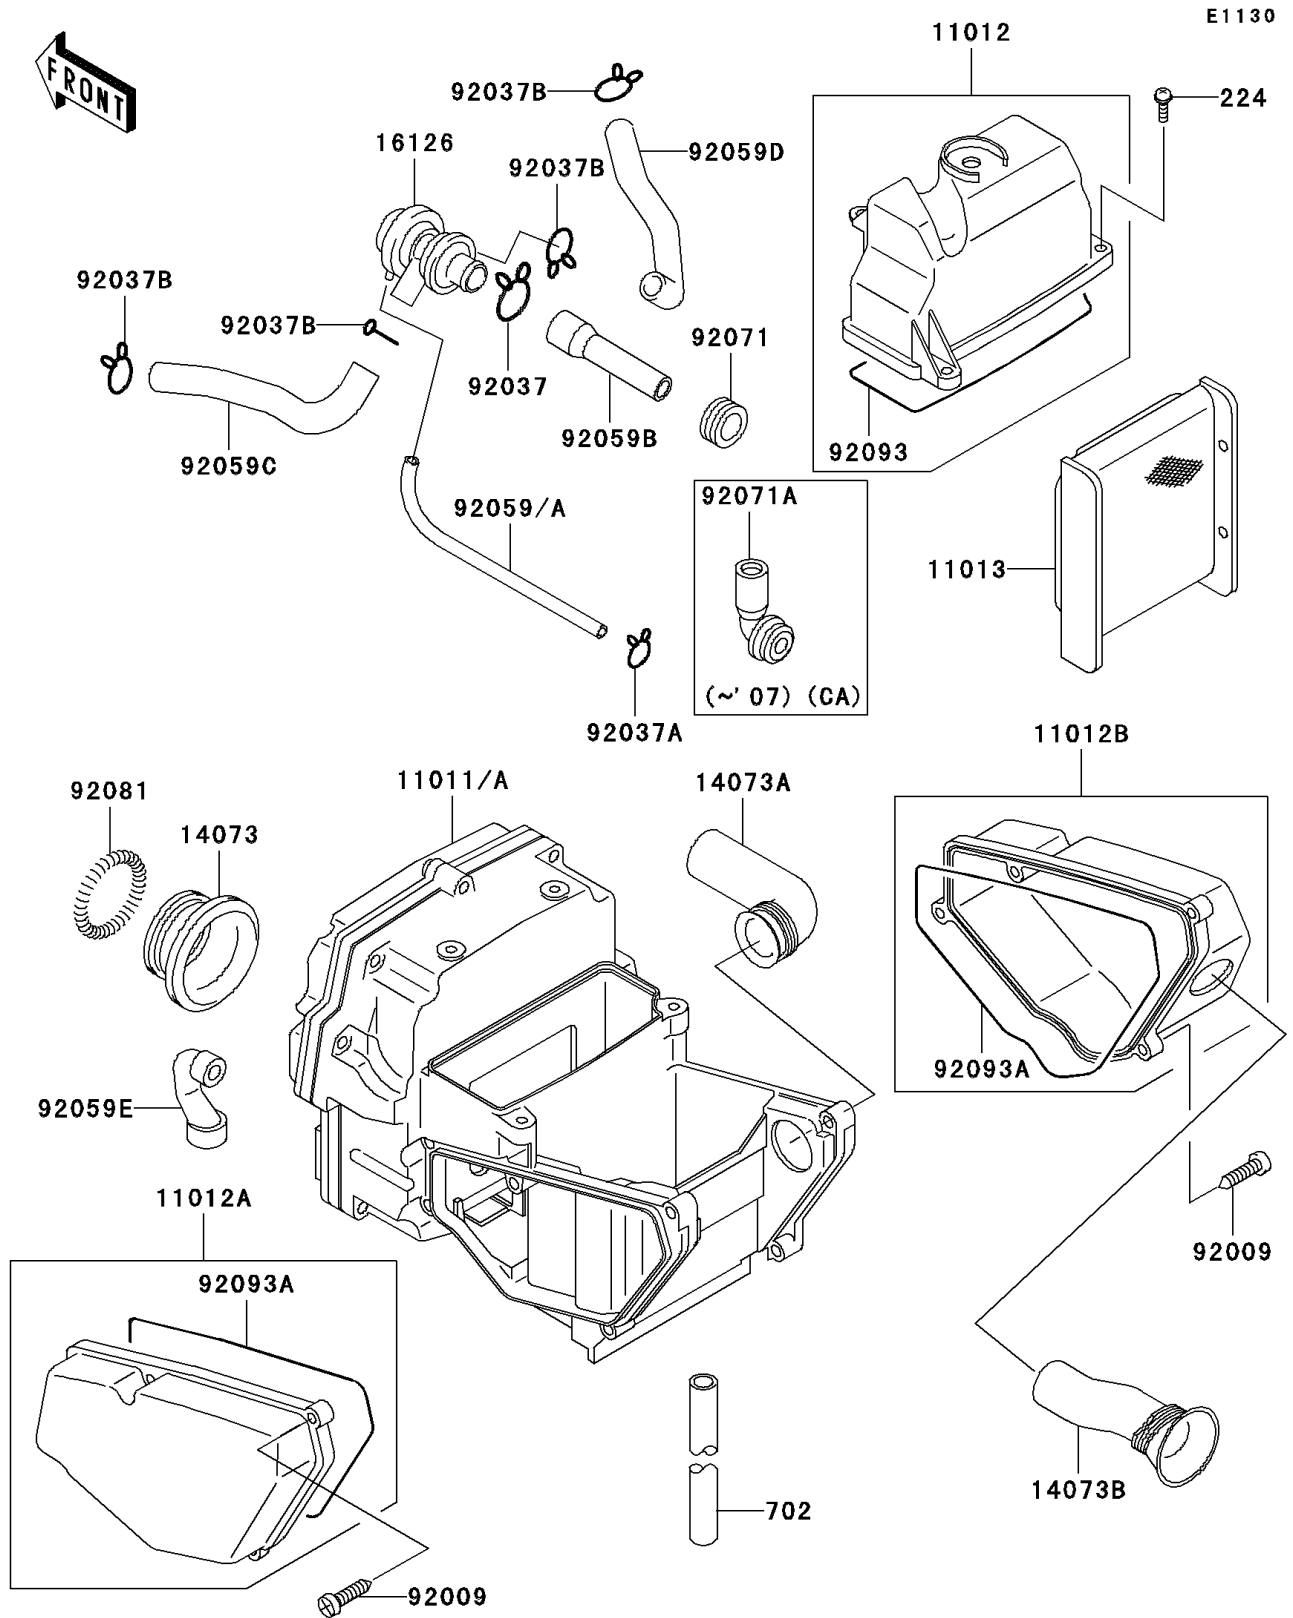

2006 Ninja® 500R PARTS DIAGRAM

Air Cleaner

2006 Ninja® 500R PARTS LIST

Air Cleaner

ITEM NAME	PART NUMBER	QUANTITY
SCREW-PAN-WP-CROS,6X20 (Ref # 224)	224AA0620	4
TUBE-RUBBER,5X350 (Ref # 702)	702A05350	1
CAP,AIR FILTER CASE,UPP (Ref # 11012)	11012-1571	1
CAP,AIR FILTER,LH (Ref # 11012A)	11012-1608	1
CAP,AIR FILTER,RH (Ref # 11012B)	11012-1609	1
ELEMENT-AIR FILTER (Ref # 11013)	11013-1252	1
DUCT,CARBURATOR (Ref # 14073)	14073-1292	2
DUCT,INTAKE (Ref # 14073A)	14073-1293	1
DUCT (Ref # 14073B)	14073-1295	1
VALVE,AIR SWITCH (Ref # 16126)	16126-1283	1
SCREW,TAPPING,5X30 (Ref # 92009)	92009-1488	8
CLAMP,TUBE (Ref # 92037)	92037-1076	1
CLAMP (Ref # 92037A)	92037-1712	1
CLAMP,TUBE (Ref # 92037B)	92037-213	4
TUBE,AIR FILTER-ACV (Ref # 92059B)	92059-1770	1
TUBE,AIR SWITCH,LH (Ref # 92059C)	92059-1771	1
TUBE,AIR SWITCH,RH (Ref # 92059D)	92059-1772	1
TUBE,BREATHER (Ref # 92059E)	92059-1773	1
GROMMET,AIR FILTER (Ref # 92071)	92071-1028	1
SPRING,COIL,BLACK (Ref # 92081)	92081-1457	2
SEAL,AIR FILTER CAP (Ref # 92093)	92093-1233	1
SEAL,AIR FILTER (Ref # 92093A)	92093-1234	2
CASE-AIR FILTER (Ref # 11011)	11011-1269	1
CASE-AIR FILTER (Ref # 11011A)	11011-1649	1
TUBE,4X9X290 (Ref # 92059)	92059-1043	1
TUBE,4X9X110 (Ref # 92059A)	92059-1131	1
GROMMET,AIR FILTER (Ref # 92071A)	92071-1114	1