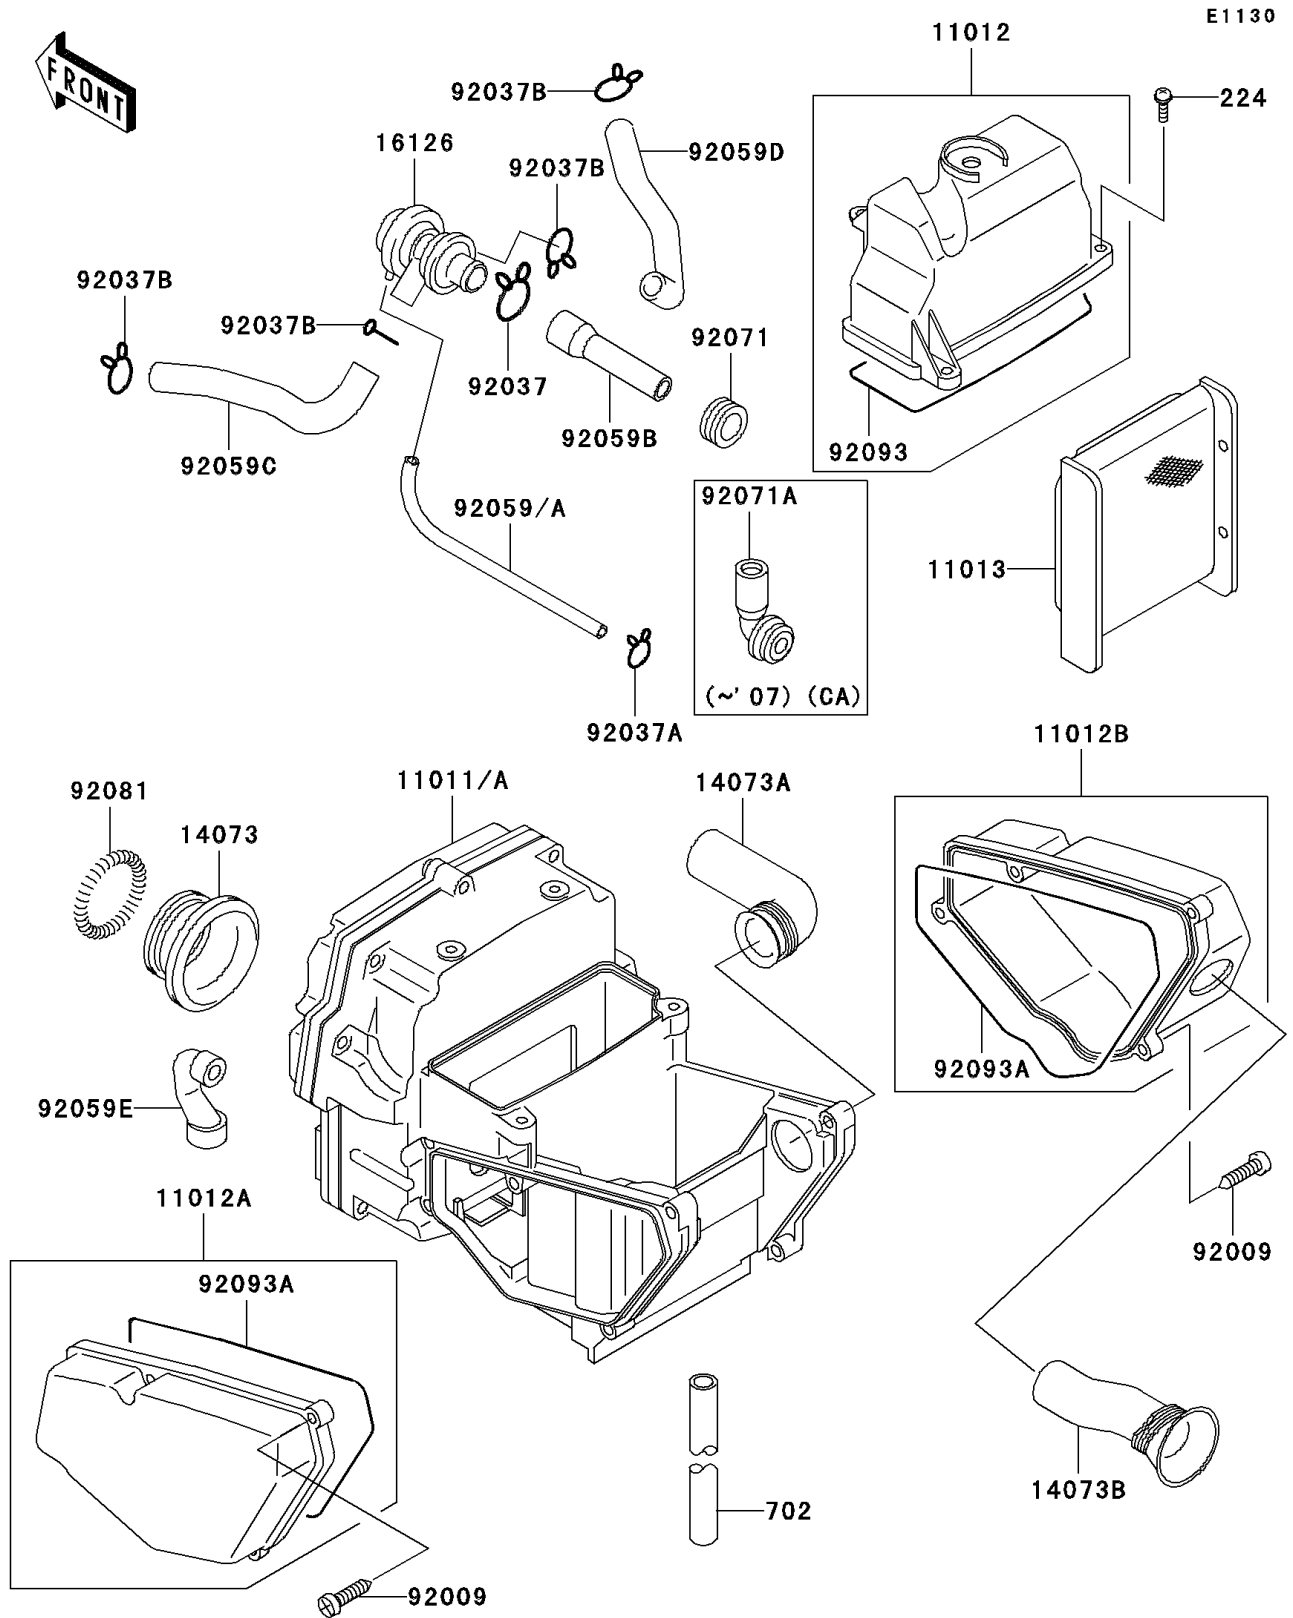

2008 Ninja® 500R PARTS DIAGRAM

Air Cleaner

2008 Ninja® 500R PARTS LIST

Air Cleaner

ITEM NAME	PART NUMBER	QUANTITY
SCREW-PAN-WP-CROS,6X20 (Ref # 224)	224AA0620	4
TUBE-RUBBER,5X350 (Ref # 702)	702A05350	1
CASE-AIR FILTER (Ref # 11011A)	11011-1649	1
CAP,AIR FILTER CASE,UPP (Ref # 11012)	11012-1571	1
CAP,AIR FILTER,LH (Ref # 11012A)	11012-1608	1
CAP,AIR FILTER,RH (Ref # 11012B)	11012-1609	1
ELEMENT-AIR FILTER (Ref # 11013)	11013-1252	1
DUCT,CARBURATOR (Ref # 14073)	14073-1292	2
DUCT,INTAKE (Ref # 14073A)	14073-1293	1
DUCT (Ref # 14073B)	14073-1295	1
VALVE,AIR SWITCH (Ref # 16126)	16126-1283	1
SCREW,TAPPING,5X30 (Ref # 92009)	92009-1488	8
CLAMP,TUBE (Ref # 92037)	92037-1076	1
CLAMP (Ref # 92037A)	92037-1712	1
CLAMP,TUBE (Ref # 92037B)	92037-213	4
TUBE,4X9X290 (Ref # 92059)	92059-1043	1
TUBE,AIR FILTER-ACV (Ref # 92059B)	92059-1770	1
TUBE,AIR SWITCH,LH (Ref # 92059C)	92059-1771	1
TUBE,AIR SWITCH,RH (Ref # 92059D)	92059-1772	1
TUBE,BREATHER (Ref # 92059E)	92059-1773	1
GROMMET,AIR FILTER (Ref # 92071)	92071-1028	1
SPRING,COIL,BLACK (Ref # 92081)	92081-1457	2
SEAL,AIR FILTER CAP (Ref # 92093)	92093-1233	1
SEAL,AIR FILTER (Ref # 92093A)	92093-1234	2