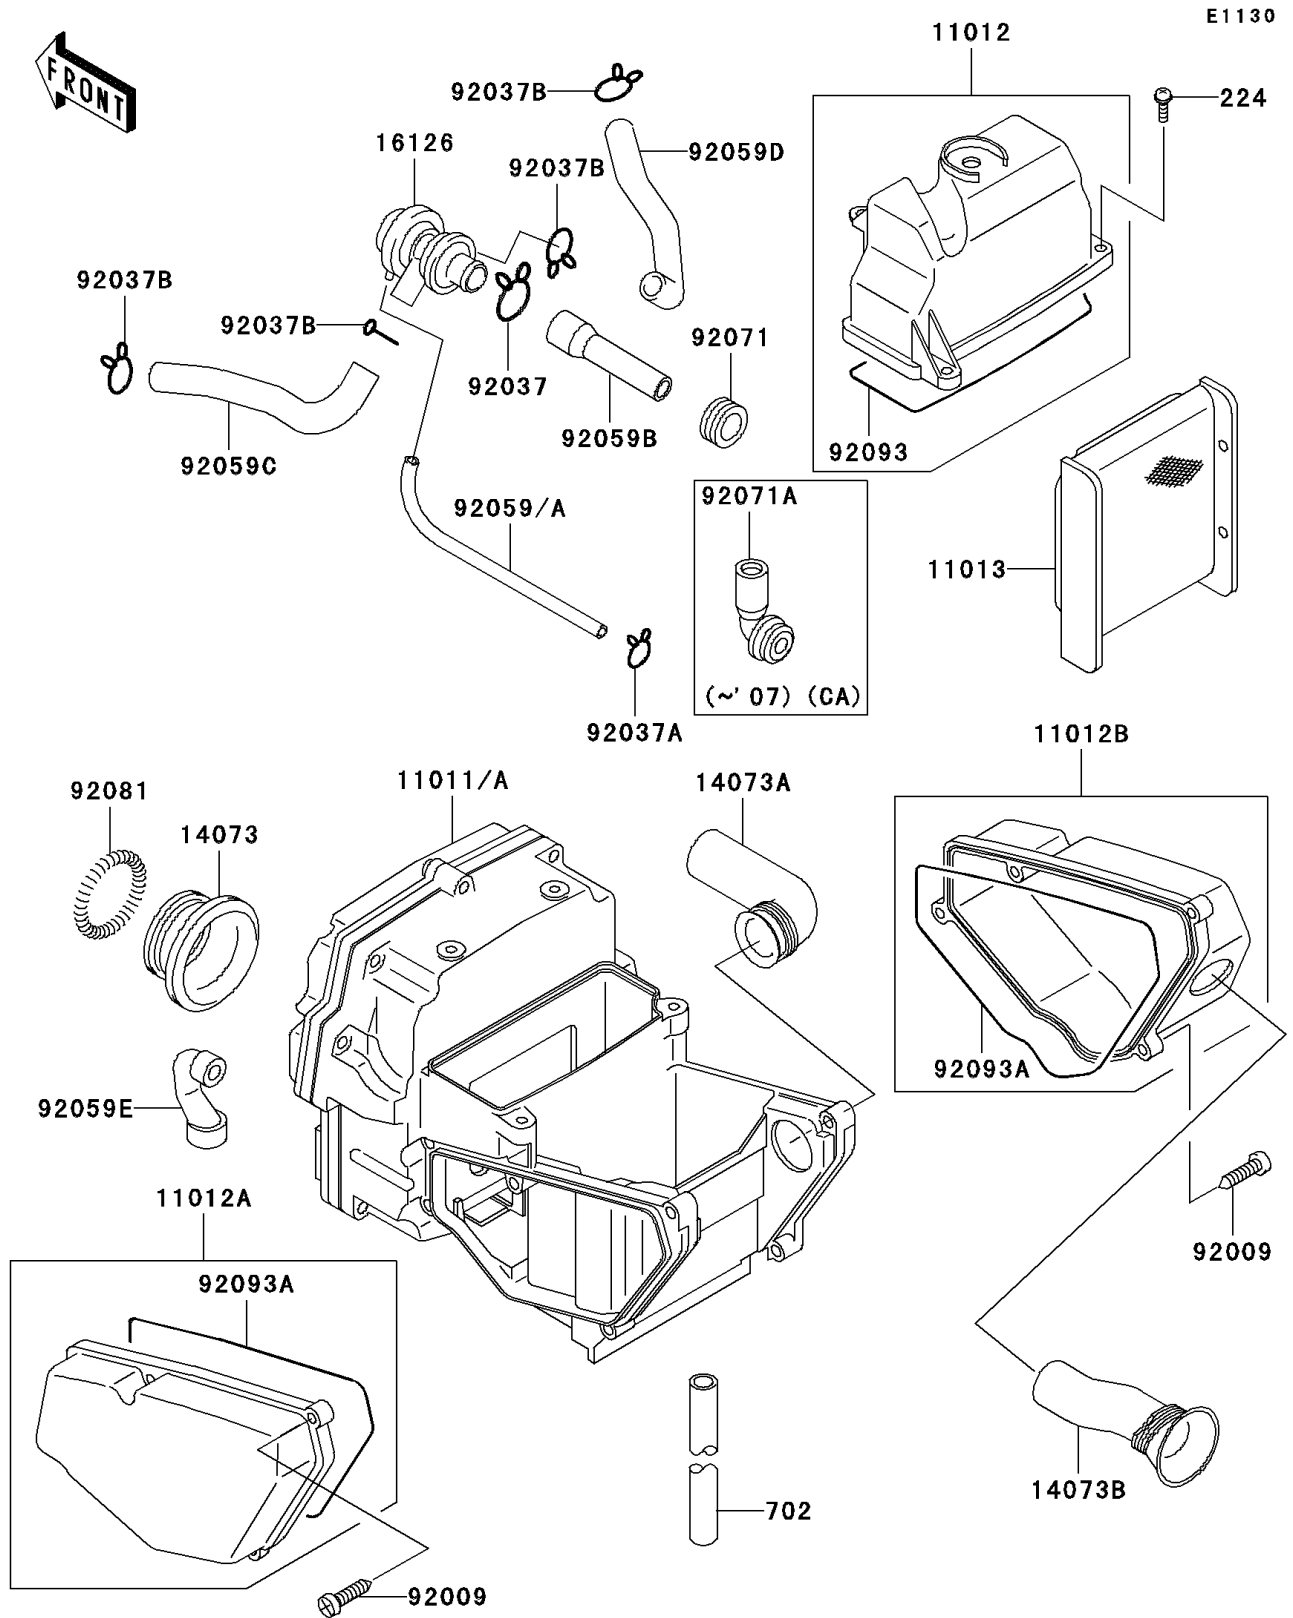

2009 Ninja® 500R PARTS DIAGRAM

Air Cleaner

2009 Ninja® 500R PARTS LIST

Air Cleaner

ITEM NAME	PART NUMBER	QUANTITY
SCREW-PAN-WP-CROS,6X20 (Ref # 224)	224AA0620	4
TUBE-RUBBER,5X350 (Ref # 702)	702A05350	1
CASE-AIR FILTER (Ref # 11011A)	11011-1649	1
CAP,AIR FILTER CASE,UPP (Ref # 11012)	11012-1571	1
CAP,AIR FILTER,LH (Ref # 11012A)	11012-1608	1
CAP,AIR FILTER,RH (Ref # 11012B)	11012-1609	1
ELEMENT-AIR FILTER (Ref # 11013)	11013-1252	1
DUCT,CARBURATOR (Ref # 14073)	14073-1292	2
DUCT,INTAKE (Ref # 14073A)	14073-1293	1
DUCT (Ref # 14073B)	14073-1295	1
VALVE,AIR SWITCH (Ref # 16126)	16126-1283	1
SCREW,TAPPING,5X30 (Ref # 92009)	92009-1488	8
CLAMP,TUBE (Ref # 92037)	92037-1076	1
CLAMP (Ref # 92037A)	92037-1712	1
CLAMP,TUBE (Ref # 92037B)	92037-213	4
TUBE,4X9X290 (Ref # 92059)	92059-1043	1
TUBE,AIR FILTER-ACV (Ref # 92059B)	92059-1770	1
TUBE,AIR SWITCH,LH (Ref # 92059C)	92059-1771	1
TUBE,AIR SWITCH,RH (Ref # 92059D)	92059-1772	1
TUBE,BREATHER (Ref # 92059E)	92059-1773	1
GROMMET,AIR FILTER (Ref # 92071)	92071-1028	1
SPRING,COIL,BLACK (Ref # 92081)	92081-1457	2
SEAL,AIR FILTER CAP (Ref # 92093)	92093-1233	1
SEAL,AIR FILTER (Ref # 92093A)	92093-1234	2