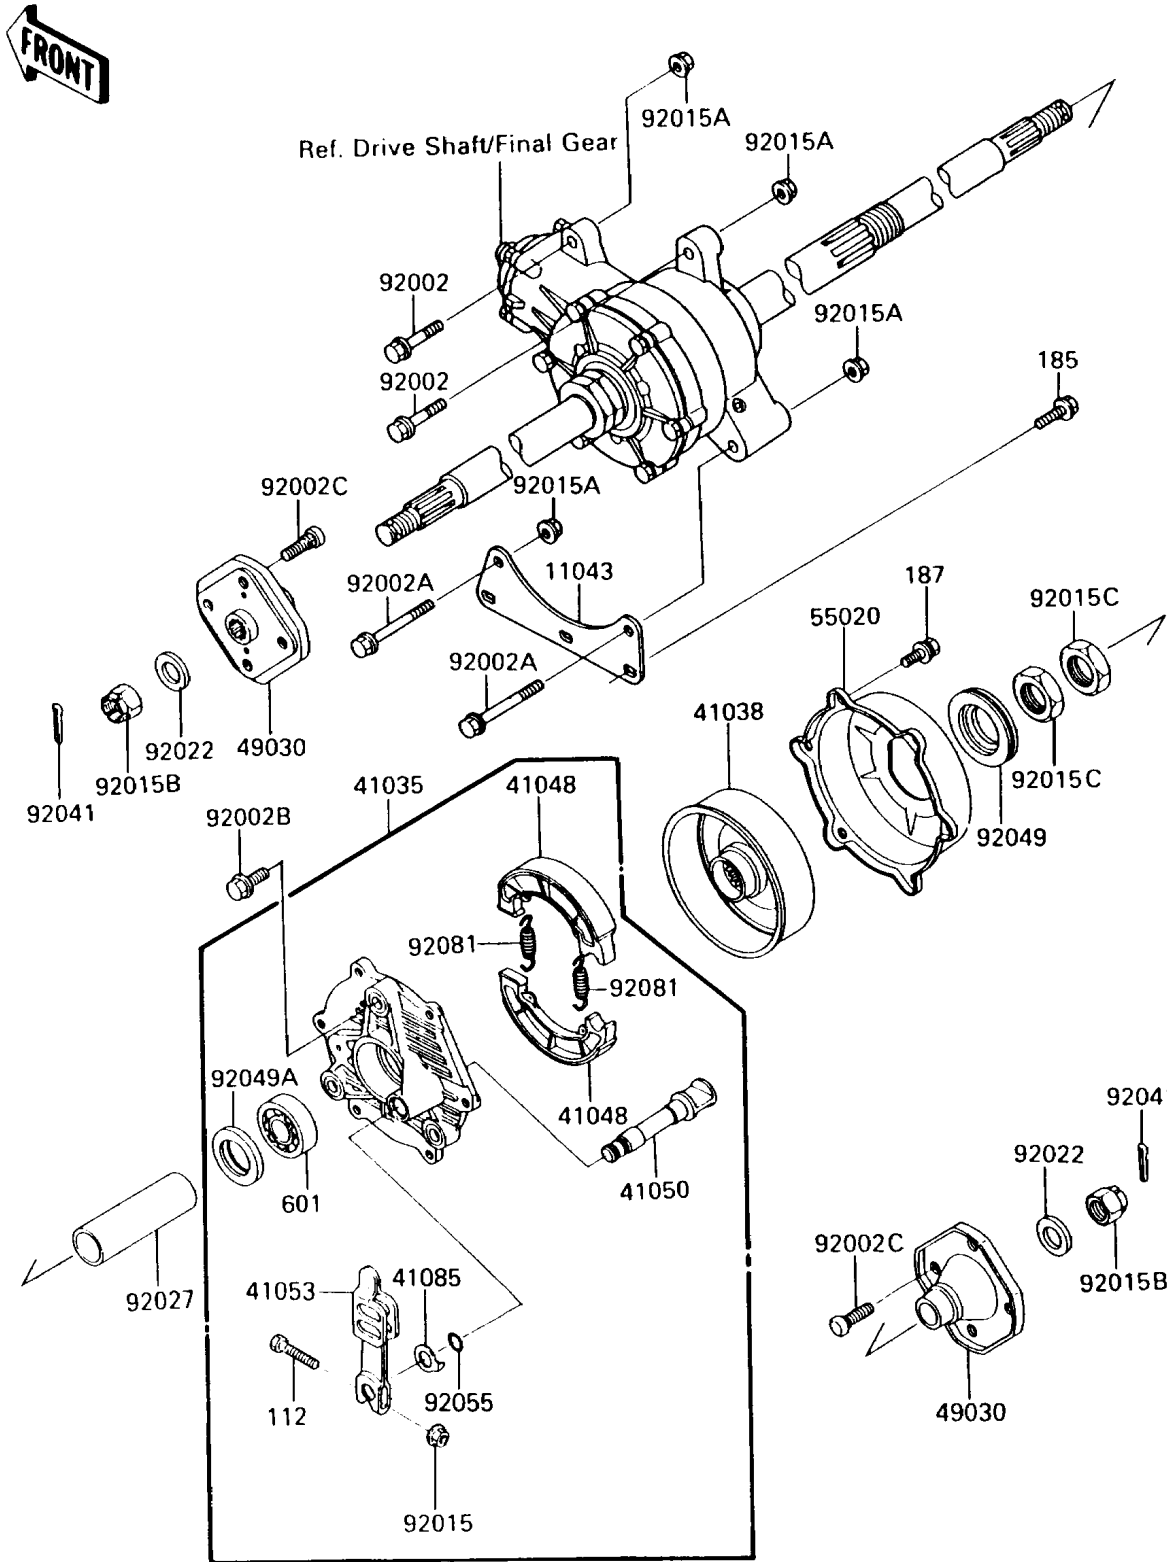

1986 Bayou 185 PARTS DIAGRAM

Rear Hub

F2240-0173

1986 Bayou 185 PARTS LIST

Rear Hub

| ITEM NAME | PART NUMBER | QUANTITY |
|--------------------------------------|-------------|----------|
| BRACKET (Ref # 11043) | 11043-1550 | 1 |
| PANEL-ASSY-BRAKE,RR (Ref # 41035) | 41035-1246 | 1 |
| DRUM,RR BRAKE (Ref # 41038) | 41038-1163 | 1 |
| SHOE-BRAKE (Ref # 41048) | 41048-1058 | 2 |
| CAM-BRAKE (Ref # 41050) | 41050-1062 | 1 |
| LEVER-BRAKE CAM (Ref # 41053) | 41053-1056 | 1 |
| INDICATOR (Ref # 41085) | 41085-1053 | 1 |
| HUB,RR (Ref # 49030) | 49030-1076 | 2 |
| GUARD,RR BRAKE DRUM (Ref # 55020) | 55020-1175 | 1 |
| BOLT,FLANGED,10X38 (Ref # 92002) | 92002-1313 | 2 |
| BOLT,FLANGED,10X70 (Ref # 92002A) | 92002-1315 | 2 |
| BOLT,FLANGED,10X20 (Ref # 92002B) | 92002-1368 | 3 |
| BOLT,10MM (Ref # 92002C) | 92002-1459 | 8 |
| NUT,6MM (Ref # 92015) | 41072-007 | 1 |
| NUT,FLANGED,10MM (Ref # 92015A) | 92015-1366 | 4 |
| NUT,CASTLE,18MM (Ref # 92015B) | 92015-1441 | 2 |
| NUT,LOCK,32MM (Ref # 92015C) | 92015-1493 | 2 |
| WASHER,18.3X34X4.5 (Ref # 92022) | 92022-1658 | 2 |
| COLLAR,RR HUB,L=124.5 (Ref # 92027) | 92027-1758 | 1 |
| COTTER,4.0X35 (Ref # 92041) | 92041-1053 | 2 |
| SEAL-OIL,RR BRAKE DRUM (Ref # 92049) | 92049-1194 | 1 |
| SEAL-OIL,REAR HUB (Ref # 92049A) | 92049-4001 | 1 |
| RING-O,16.8X2.4 (Ref # 92055) | 92055-1258 | 1 |
| SPRING,BRAKE SHOE (Ref # 92081) | 42020-004 | 2 |
| BOLT-UPSET (Ref # 112) | 112H0640 | 1 |
| BOLT-UPSET-WSP-SMALL (Ref # 185) | 185H0818 | 3 |
| BOLT-UPSET-WSP (Ref # 187) | 187D0614 | 6 |
| BEARING-BALL,#6007UU (Ref # 601) | 601A6007UU | 1 |