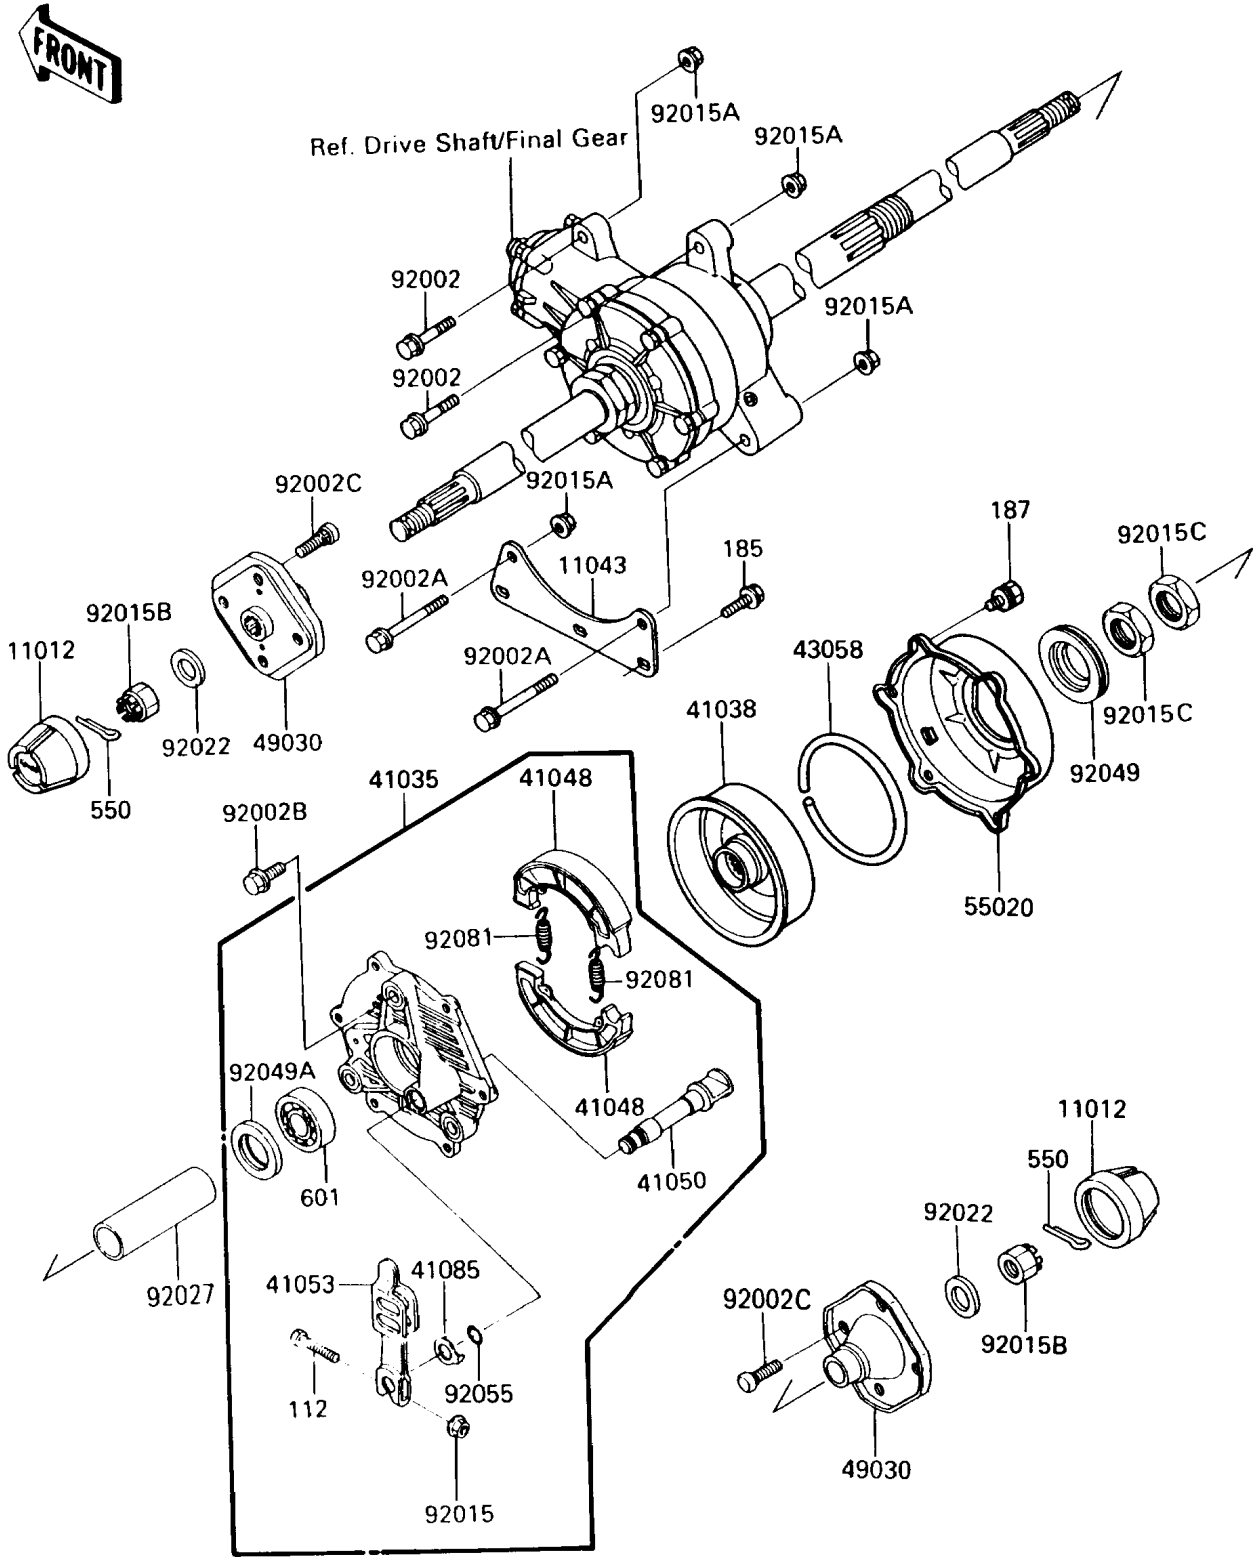

1987 Bayou 185 PARTS DIAGRAM

Rear Hub

F2240-0199

1987 Bayou 185 PARTS LIST

Rear Hub

ITEM NAME	PART NUMBER	QUANTITY
CAP,WHEEL (Ref # 11012)	11012-1519	2
BRACKET (Ref # 11043)	11043-1550	1
PANEL-ASSY-BRAKE,RR (Ref # 41035)	41035-1246	1
DRUM,REAR BRAKE (Ref # 41038)	41038-1177	1
SHOE-BRAKE (Ref # 41048)	41048-1058	2
CAM-BRAKE (Ref # 41050)	41050-1062	1
LEVER-BRAKE CAM (Ref # 41053)	41053-1056	1
INDICATOR (Ref # 41085)	41085-1053	1
RING,REAR BRAKE DRUM (Ref # 43058)	43058-1064	1
HUB,RR (Ref # 49030)	49030-1076	2
GUARD,RR BRAKE DRUM (Ref # 55020)	55020-1250	1
BOLT,FLANGED,10X38 (Ref # 92002)	92002-1313	2
BOLT,FLANGED,10X70 (Ref # 92002A)	92002-1315	2
BOLT,FLANGED,10X20 (Ref # 92002B)	92002-1368	3
BOLT,10MM (Ref # 92002C)	92002-1459	8
NUT,6MM (Ref # 92015)	41072-007	1
NUT,FLANGED,10MM (Ref # 92015A)	92015-1366	4
NUT,CASTLE,18MM (Ref # 92015B)	92015-1441	2
NUT,LOCK,32MM (Ref # 92015C)	92015-1493	2
WASHER,T=4.5 (Ref # 92022)	92022-1794	2
COLLAR,RR HUB,L=124.5 (Ref # 92027)	92027-1758	1
SEAL-OIL,RR BRAKE DRUM (Ref # 92049)	92049-1194	1
SEAL-OIL,REAR HUB (Ref # 92049A)	92049-4001	1
RING-O,16.8X2.4 (Ref # 92055)	92055-1258	1
SPRING,BRAKE SHOE (Ref # 92081)	42020-004	2
BOLT-UPSET (Ref # 112)	112H0640	1
BOLT-UPSET-WSP-SMALL (Ref # 185)	185H0818	3
BOLT-UPSET-WSP (Ref # 187)	187D0614	6
PIN-COTTER,4.0X30 (Ref # 550)	550D4030	2

1987 Bayou 185 PARTS LIST

Rear Hub

ITEM NAME	PART NUMBER	QUANTITY
BEARING-BALL,#6007UU (Ref # 601)	601A6007UU	1