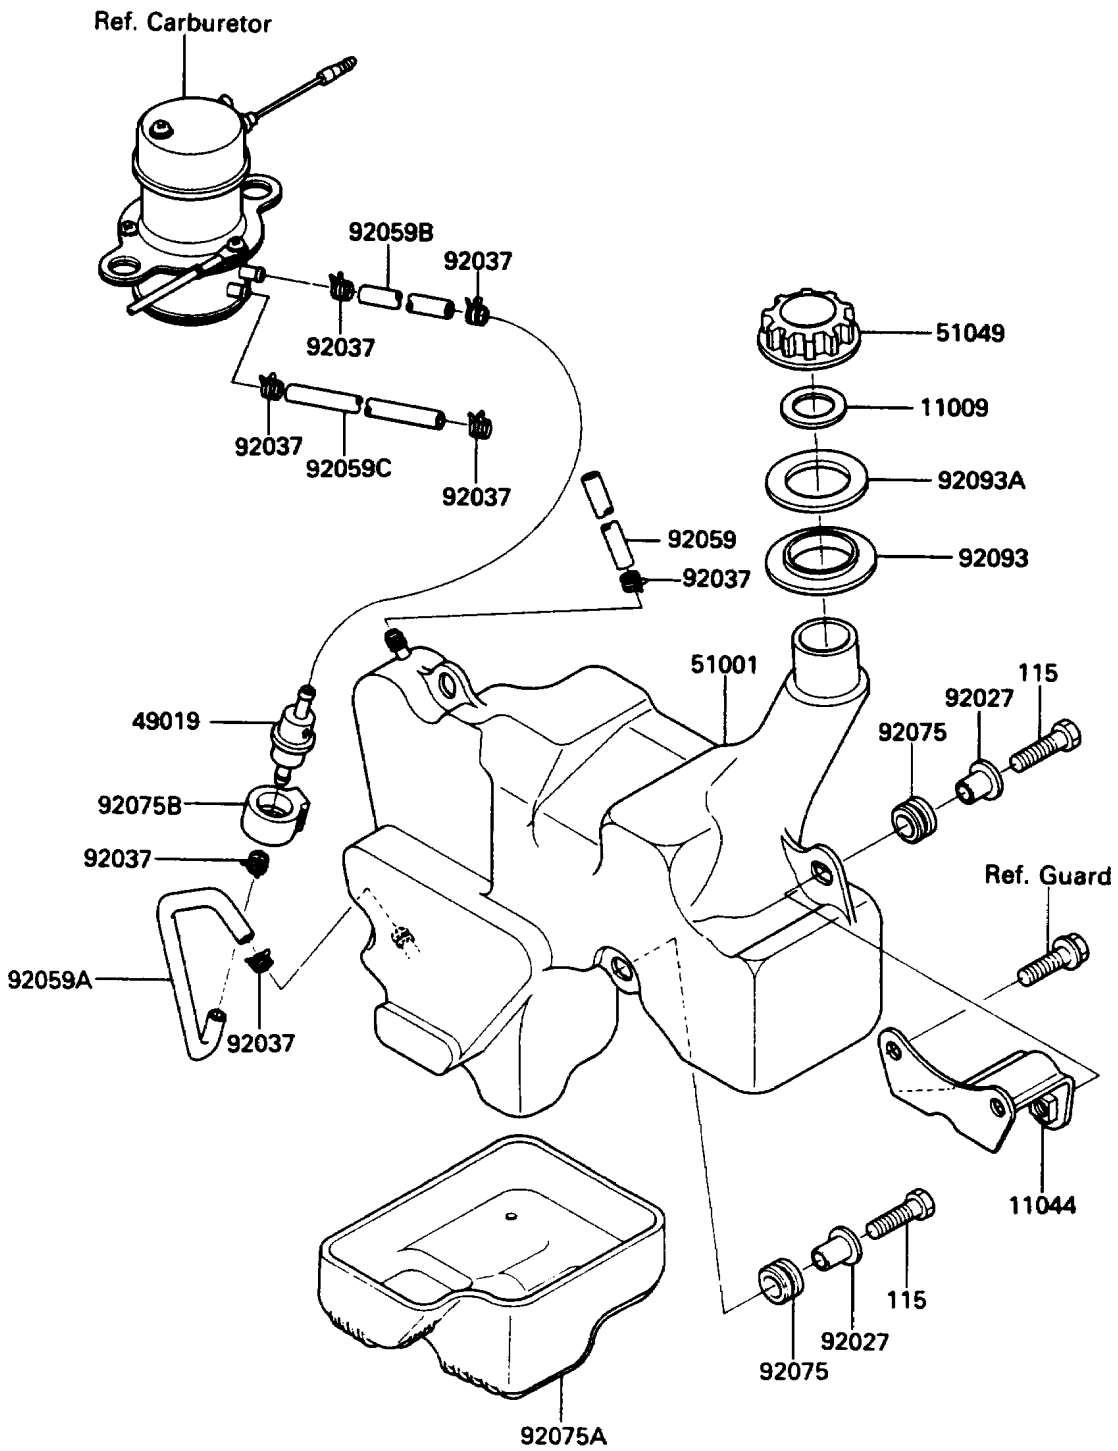

1986 Bayou 185 PARTS DIAGRAM

Fuel Tank

F2410-0285

1986 Bayou 185 PARTS LIST

Fuel Tank

ITEM NAME	PART NUMBER	QUANTITY
GASKET,TANK CAP (Ref # 11009)	11009-3020	1
BRACKET (Ref # 11044)	11043-1876	1
FILTER-FUEL (Ref # 49019)	49019-1053	1
TANK-COMP-FUEL (Ref # 51001)	51001-1192	1
CAP-TANK (Ref # 51049)	51049-3001	1
COLLAR,L=14 (Ref # 92027)	92027-1134	3
CLAMP (Ref # 92037)	92037-1462	7
TUBE,6.5X11.5X800 (Ref # 92059)	92059-1542	1
TUBE (Ref # 92059A)	92059-1553	1
TUBE (Ref # 92059B)	92059-1554	1
TUBE,5.3X10.5X350 (Ref # 92059C)	92059-1596	1
DAMPER (Ref # 92075)	92075-013	3
DAMPER,FUEL TANK (Ref # 92075A)	92075-1663	1
DAMPER,FUEL FILTER (Ref # 92075B)	92075-1701	1
SEAL,FUEL TANK CAP (Ref # 92093)	92093-1175	1
SEAL,FUEL TANK CAP (Ref # 92093A)	92093-1176	1
BOLT-SMALL-UPSET (Ref # 115)	115B0830	3