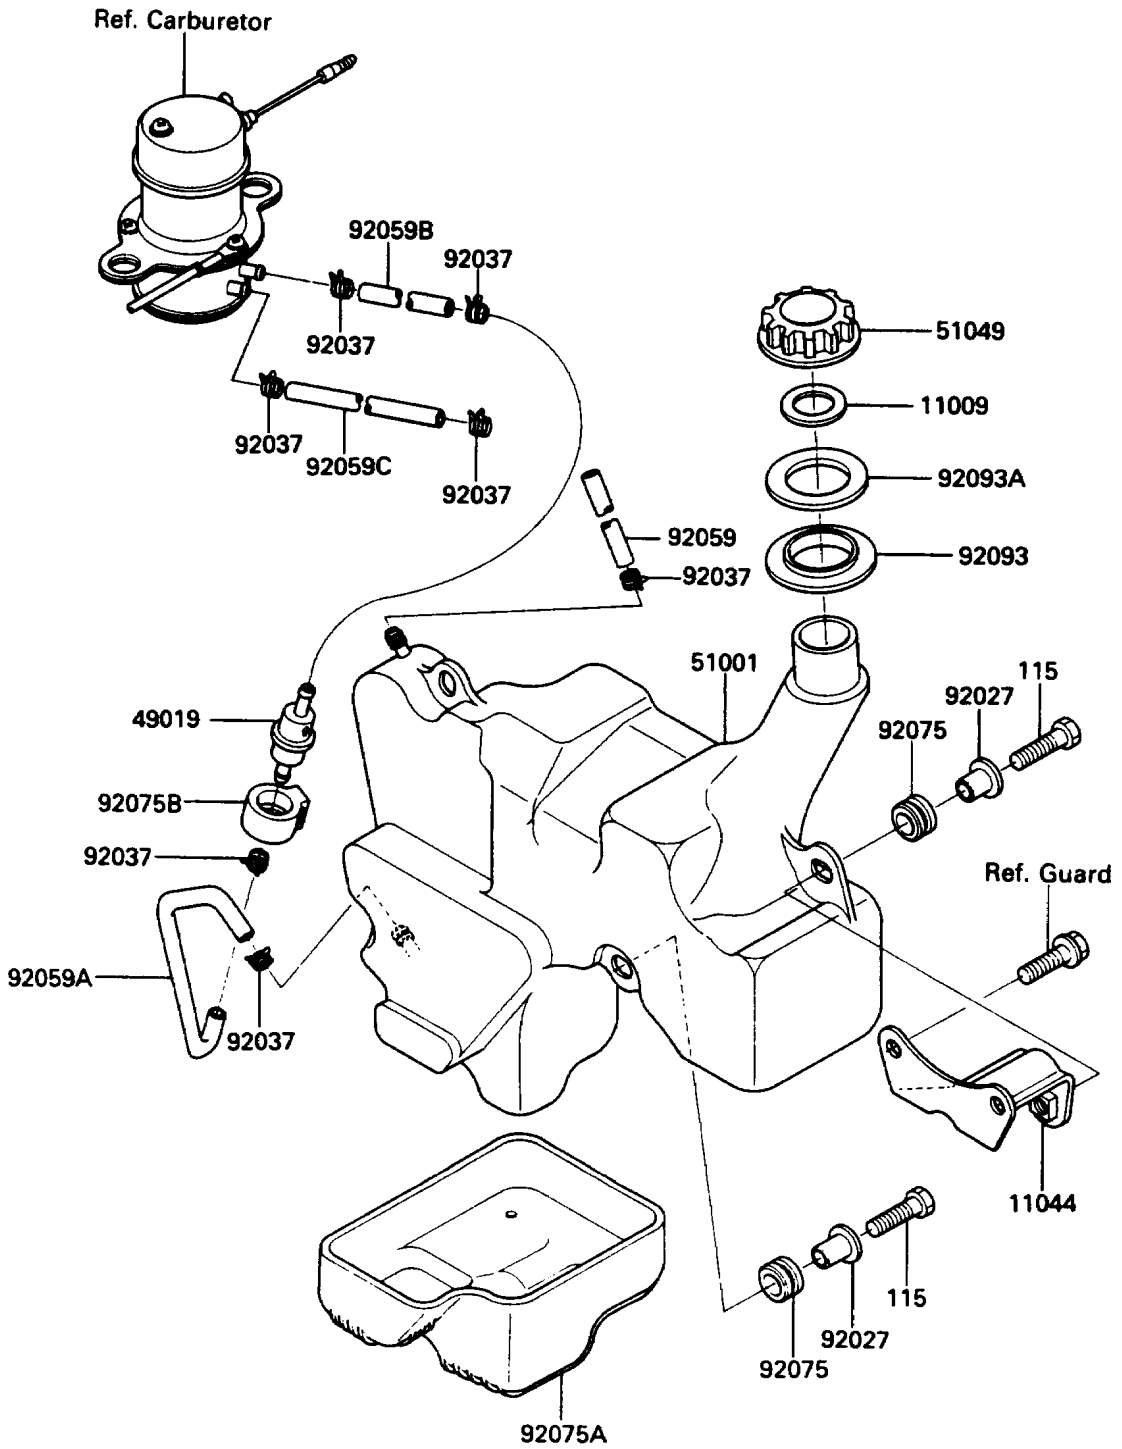

1986 Bayou 185 PARTS DIAGRAM

Fuel Tank

F2410-0285

1986 Bayou 185 PARTS LIST

Fuel Tank

ITEM NAME	PART NUMBER	QUANTITY
GASKET,TANK CAP (Ref # 11009)	11009-3020	1
BRACKET (Ref # 11044)	11043-1876	1
FILTER-FUEL (Ref # 49019)	49019-1053	1
TANK-COMP-FUEL (Ref # 51001)	51001-1192	1
CAP-TANK (Ref # 51049)	51049-3001	1
COLLAR,L=14 (Ref # 92027)	92027-1134	3
CLAMP (Ref # 92037)	92037-1462	7
TUBE,6.5X11.5X800 (Ref # 92059)	92059-1542	1
TUBE (Ref # 92059A)	92059-1553	1
TUBE (Ref # 92059B)	92059-1554	1
TUBE,5.3X10.5X350 (Ref # 92059C)	92059-1596	1
DAMPER (Ref # 92075)	92075-013	3
DAMPER,FUEL TANK (Ref # 92075A)	92075-1663	1
DAMPER,FUEL FILTER (Ref # 92075B)	92075-1701	1
SEAL,FUEL TANK CAP (Ref # 92093)	92093-1175	1
SEAL,FUEL TANK CAP (Ref # 92093A)	92093-1176	1
BOLT-SMALL-UPSET (Ref # 115)	115B0830	3