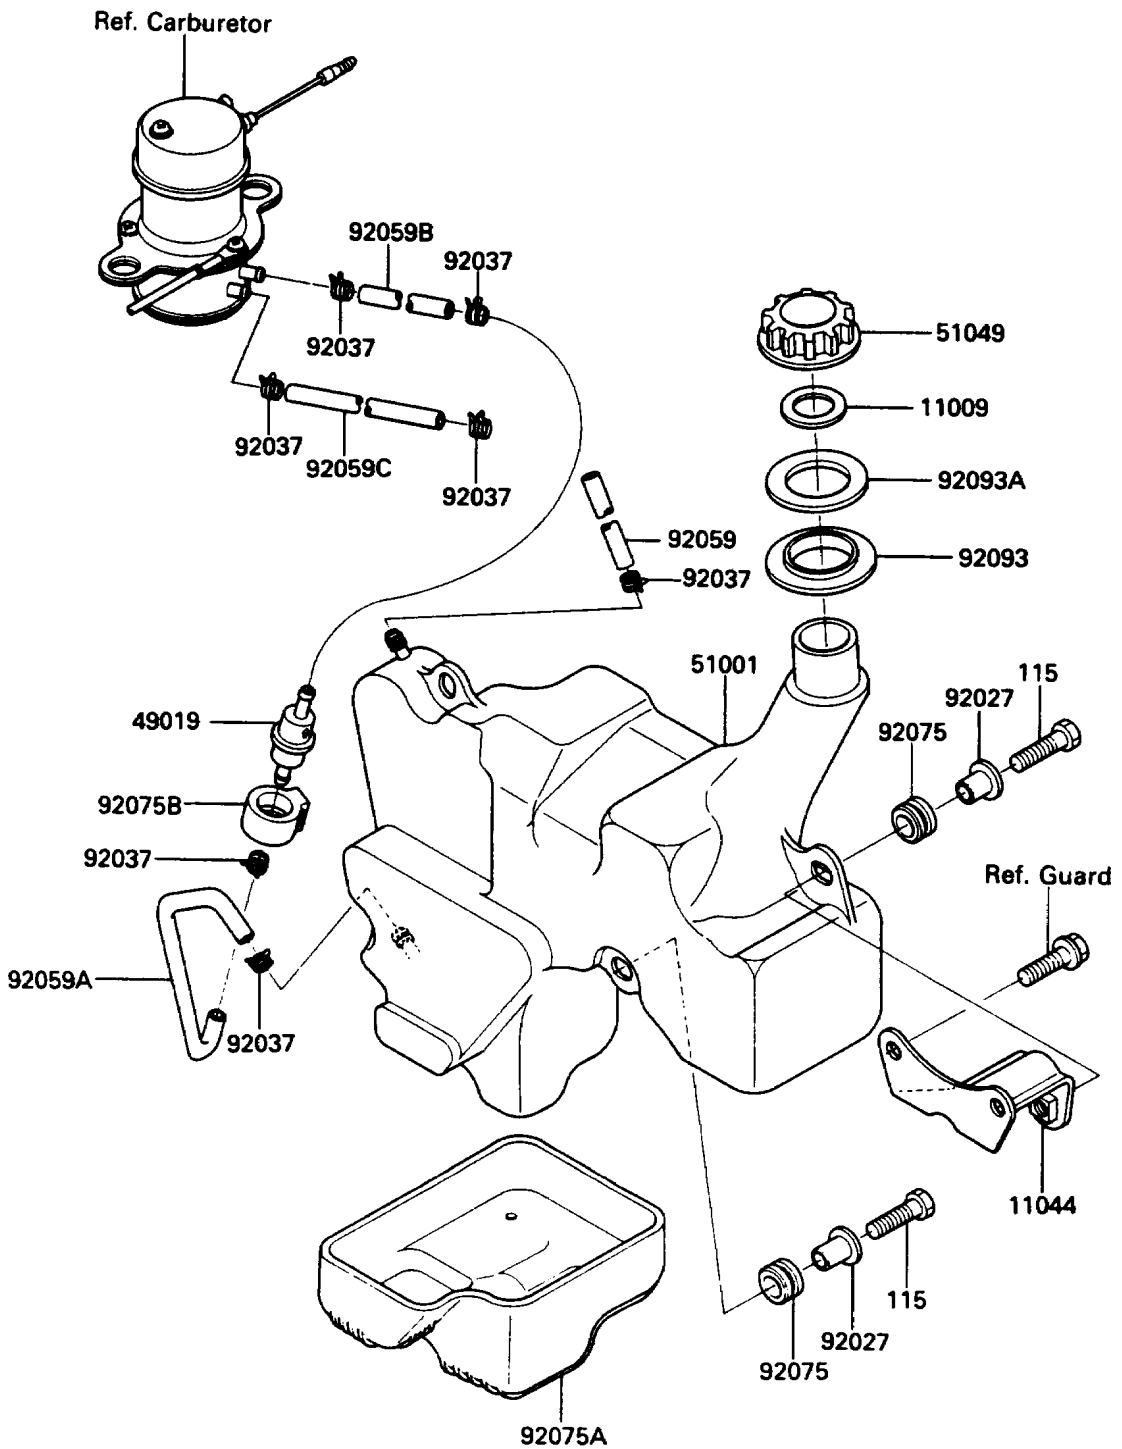

1987 Bayou 185 PARTS DIAGRAM

Fuel Tank

F2410-0285

1987 Bayou 185 PARTS LIST

Fuel Tank

ITEM NAME	PART NUMBER	QUANTITY
GASKET,TANK CAP (Ref # 11009)	11009-3020	1
BRACKET (Ref # 11044)	11043-1876	1
FILTER-FUEL (Ref # 49019)	49019-1053	1
TANK-COMP-FUEL (Ref # 51001)	51001-1192	1
CAP-TANK (Ref # 51049)	51049-3001	1
COLLAR,L=14 (Ref # 92027)	92027-1134	3
CLAMP (Ref # 92037)	92037-1462	7
TUBE,6.5X11.5X800 (Ref # 92059)	92059-1542	1
TUBE (Ref # 92059A)	92059-1553	1
TUBE (Ref # 92059B)	92059-1554	1
TUBE,5.3X10.5X350 (Ref # 92059C)	92059-1596	1
DAMPER (Ref # 92075)	92075-013	3
DAMPER,FUEL TANK (Ref # 92075A)	92075-1663	1
DAMPER,FUEL FILTER (Ref # 92075B)	92075-1701	1
SEAL,FUEL TANK CAP (Ref # 92093)	92093-1175	1
SEAL,FUEL TANK CAP (Ref # 92093A)	92093-1176	1
BOLT-SMALL-UPSET (Ref # 115)	115B0830	3